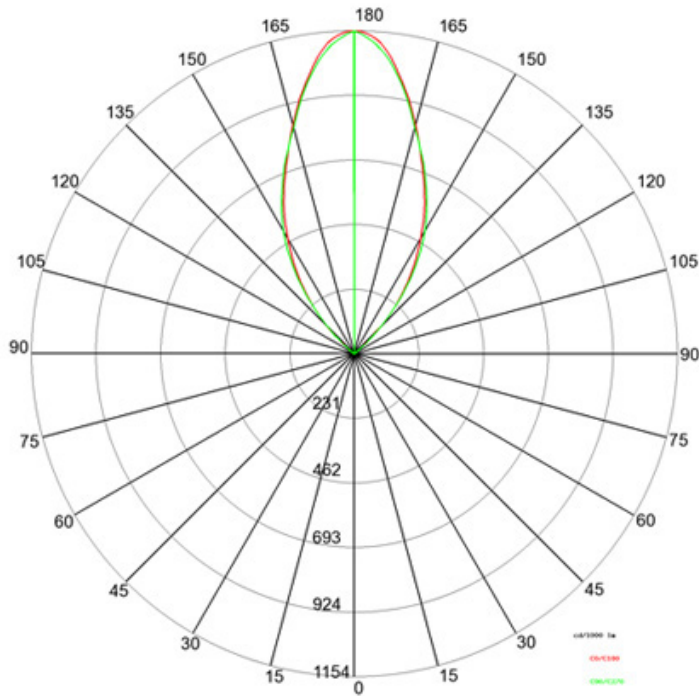

GENERAL

Series: Olodum
 Subseries: Olodum Round
 Brand: Side
 Division: Exterior
 Mounting Type: Recessed
 Mounting Location: In-Ground
 Subcategory: Uplight

PHYSICAL

Shape: Round
 Diameter (mm): 76
 Diameter (in): 3
 Height (mm): 62
 Height (in): 2 7/16
 Light Distribution: Uplight
 Weight (kg): 0.3
 Weight (lbs): 0.66
 Diffuser: Clear tempered glass
 Gasket: Silicon rubber
 Fixture Finish: SSS
 Fixture Material: Stainless Steel

LED

Color Temperature (°K): 3000 / 4000
 Max. Delivered Lumen (lm): 285 / 300
 CRI: >80 CRI
 Lamp Life (hrs): 50000

OPTICAL

Reflector: Polycarbonate Metallized Reflector
 Optic: 45

RATINGS AND CERTIFICATIONS

Emax/Emin	180°	
	90°	0 m
		2 m
		4 m
		6 m
		8 m
		10 m
		12 m
	0°	
78 / 22	Area: NAN x NAN	
20 / 8	Area: NAN x NAN	
9 / 4	Area: NAN x NAN	
5 / 3	Area: NAN x NAN	
4 / 2	Area: NAN x NAN	
3 / 2	Area: NAN x NAN	
	CD-C180: 154° + 154°	CD-C270: 153° + 153°

E10I0093-

PROJECT	
TYPE	
SPECIFIER	
QUANTITY	
DATE	

Emax/Emin	180°	
	90°	90° 0 m
78 / 22	Area: NAN x NAN	2 m
20 / 8	Area: NAN x NAN	4 m
9 / 4	Area: NAN x NAN	6 m
5 / 3	Area: NAN x NAN	8 m
4 / 2	Area: NAN x NAN	10 m
3 / 2	Area: NAN x NAN	12 m
	0°	
	C0-C180: 154° + 154°	C90-C270: 153° + 153°