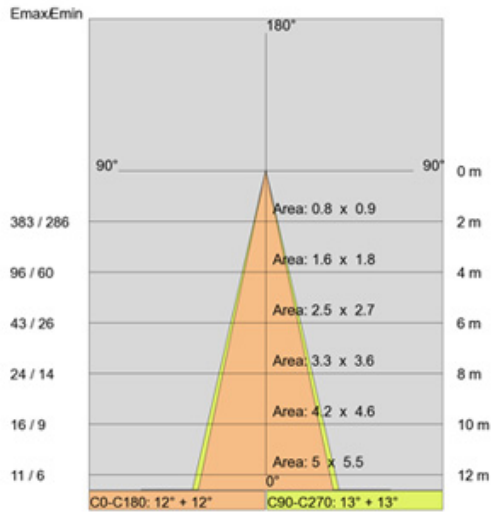

OLODUM ROUND RECESSED

E10I0071-

PROJECT	
TYPE	
SPECIFIER	
QUANTITY	
DATE	

E