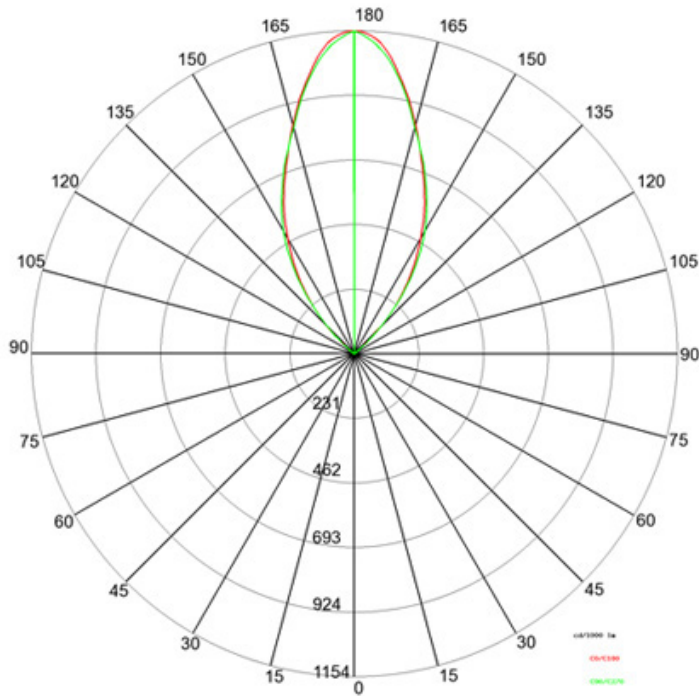

GENERAL

Series: Olodum
 Subseries: Olodum Round
 Brand: Side
 Division: Exterior
 Mounting Type: Recessed
 Mounting Location: In-Ground
 Subcategory: Uplight

PHYSICAL

Shape: Round
 Diameter (mm): 76
 Diameter (in): 3
 Height (mm): 62
 Height (in): 2 7/16
 Light Distribution: Uplight
 Weight (kg): 0.3
 Weight (lbs): 0.66
 Diffuser: Clear tempered glass
 Gasket: Silicon rubber
 Fixture Finish: SSS
 Fixture Material: Stainless Steel

LED

Color Temperature (°K): 3000 / 4000
 Max. Delivered Lumen (lm): 285 / 300
 CRI: >80 CRI
 Lamp Life (hrs): 50000

OPTICAL

Reflector: Polycarbonate Metallized Reflector
 Optic: 45

RATINGS AND CERTIFICATIONS

Emax/Emin	180°	
	90°	0 m
		2 m
		4 m
		6 m
		8 m
		10 m
		12 m
	0°	
78 / 22		Area: NAN x NAN
20 / 8		Area: NAN x NAN
9 / 4		Area: NAN x NAN
5 / 3		Area: NAN x NAN
4 / 2		Area: NAN x NAN
3 / 2		Area: NAN x NAN
	CO-C180: 154° + 154°	C90-C270: 153° + 153°

GENERAL

Series: Olodum
 Brand: Side
 Division: Exterior
 Mounting Type: Recessed
 Mounting Location: In-Ground
 Subcategory: Uplight

PHYSICAL

Shape: Round
 Diameter (mm): 220
 Diameter (in): 8 11/16
 Height (mm): 242
 Height (in): 9 1/2
 Light Distribution: Adjustable / Direct
 Weight (kg): 3.8
 Weight (lbs): 8.38
 Diffuser: Clear tempered glass
 Gasket: Silicon rubber
 Fixture Finish: SSS
 Fixture Material: Aluminum Die Cast