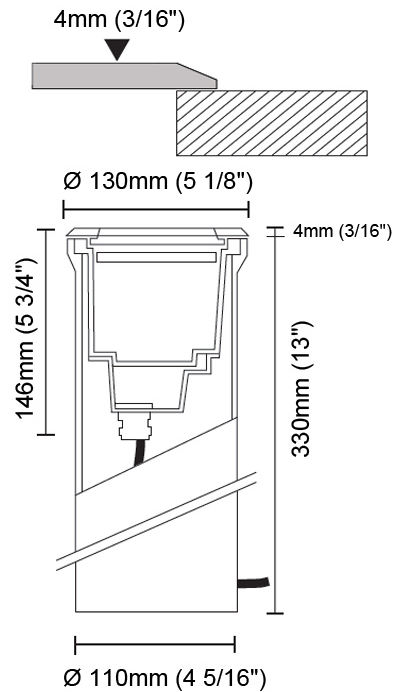

GENERAL

Series: Olodum
Subseries: Olodum Round
Brand: Side
Division: Exterior
Mounting Type: Recessed
Mounting Location: In-Ground
Subcategory: Uplight

PHYSICAL

Shape: Round
Diameter (mm): 130
Diameter (in): 5 1/8
Height (mm): 146
Height (in): 5 3/4
Light Distribution: Adjustable / Direct
Weight (kg): 1.9
Weight (lbs): 4.19
Diffuser: Clear tempered glass
Gasket: Silicon rubber
Fixture Finish: SSS
Fixture Material: Aluminum Die Cast

ELECTRICAL

Lamp Type: LED (Zhaga Standard)
Input Wattage (W): 6.8
Total Output Wattage (W): 5.8
Dimming: 0-10V Dimming / Phase Dimming (120Vac Only)
Driver Included: No
Driver Location: Remote
Driver Type: Constant Current - Universal
Input Voltage (V): 120 - 277
Constant Current (MA): 203
Upon Request: (Not included - see components [IP65 or higher enclosure to be supplied by others]) 0-10Vdc dimming / Phase dimming @120Vac only / 277Vac

LED

Color Temperature (°K): 3000 / 4000
Max. Delivered Lumen (lm): 814.5 / 868.8
Nominal Lumen (lm): 1050 / 1120
CRI: >80 CRI
Lamp Life (hrs): 50000

OPTICAL

Reflector: Metallized polycarbonate
Optic: 15 / 30 / 45
Adjustability: Rotational 350°; Tilt ±15°

RATINGS AND CERTIFICATIONS

Certified By: Certified for North American Standards
IP rating: IP67
IK Rating: IK10

1.9kg / 4.19lbs