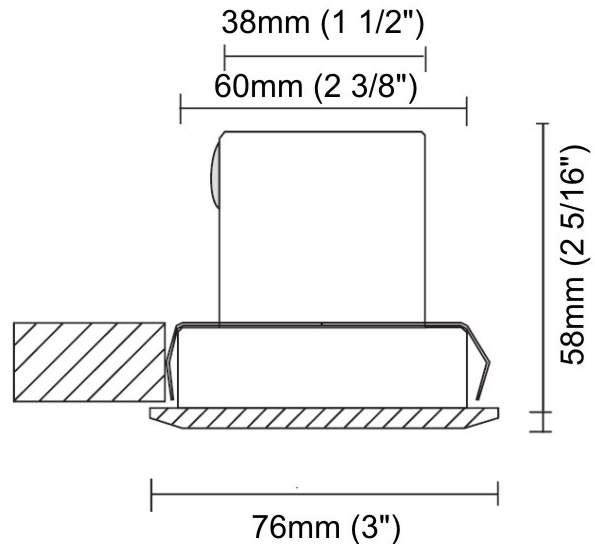

PROJECT	
TYPE	
SPECIFIER	
QUANTITY	
DATE	

OLODUM ROUND RECESSED

E10Q0034-

base number Color
Temperature

1. To build a product code in our configurator select the specify button on the base model # product page
2. To build a manual product code on this datasheet choose from the options listed below in blue font and add the suffix to the base model #

GENERAL

Series: Olodum
Subseries: Olodum Round
Brand: Side
Division: Exterior
Mounting Type: Recessed
Mounting Location: Ceiling
Subcategory: Downlight

PHYSICAL

Shape: Round
Diameter (mm): 76
Diameter (in): 3
Height (mm): 58
Height (in): 2 5/16
Min. Recessing Depth (mm): 63
Min. Recessing Depth (in): 2 1/2
Light Distribution: Direct
Weight (kg): 0.4
Weight (lbs): 0.88
Diffuser: Clear tempered glass
Gasket: Silicon rubber
Fixture Finish: SSS
Fixture Material: Stainless Steel

ELECTRICAL

Lamp Type: LED (Zhaga Standard)
Input Wattage (W): 4.4
Total Output Wattage (W): 3.1
Dimming: Non-Dimming / Phase Dimming (120Vac only) / 0-10V Dimming
Driver Included: No
Driver Location: Remote
Driver Type: Constant Current - 120 / 277Vac
Driver Class: Class 2
Input Voltage (V): 120 - 277
Constant Current (MA): 350

LED

Color Temperature (°K): 3000 / 4000
Max. Delivered Lumen (lm): 285 / 300
Nominal Lumen (lm): 350 / 380
CRI: >80 CRI
Lamp Life (hrs): 50000

OPTICAL

Optic°: 45

RATINGS AND CERTIFICATIONS

Certified By: Certified for North American Standards
IP rating: IP67
IK Rating: IK07

0.40 kg / 0.88 lbs

61mm (2 3/8")

Recessed Thickness: 10 / 12.5 / 15 / 25 / 30 mm
(3/8" / 1/2" / 9/16" / 1" / 1 3/16")