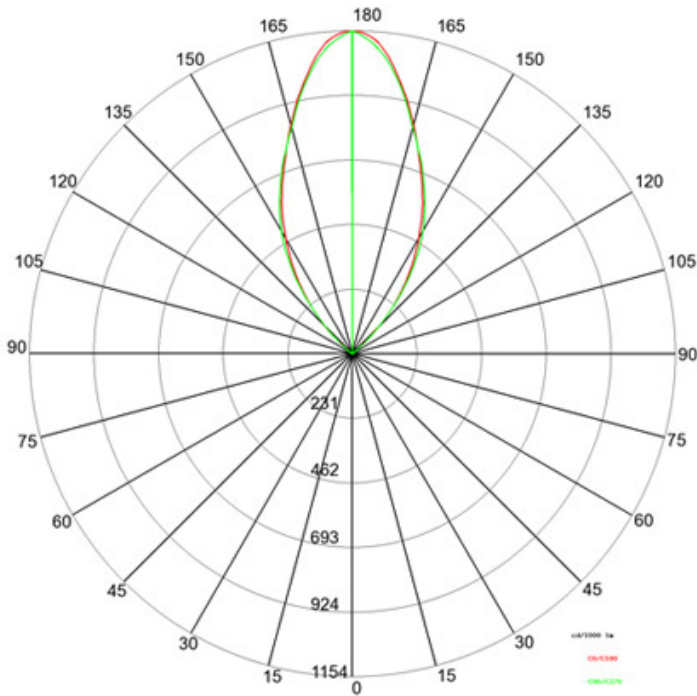

GENERAL

Series: Olodum
 Subseries: Olodum Round
 Brand: Side
 Division: Exterior
 Mounting Type: Recessed
 Mounting Location: In-Ground
 Subcategory: Uplight

PHYSICAL

Shape: Round
 Diameter (mm): 76
 Diameter (in): 3
 Height (mm): 62
 Height (in): 2 7/16
 Light Distribution: Uplight
 Weight (kg): 0.3
 Weight (lbs): 0.66
 Diffuser: Clear tempered glass
 Gasket: Silicon rubber
 Fixture Finish: SSS
 Fixture Material: Stainless Steel

LED

Color Temperature (°K): 3000 / 4000
 Max. Delivered Lumen (lm): 285 / 300
 CRI: >80 CRI
 Lamp Life (hrs): 50000

OPTICAL

Reflector: Polycarbonate Metallized Reflector
 Optic: 45

RATINGS AND CERTIFICATIONS

Emax/Emin	180°	
	90°	0 m
		2 m
		4 m
		6 m
		8 m
		10 m
		12 m
	0°	
78 / 22		Area: NAN x NAN
20 / 8		Area: NAN x NAN
9 / 4		Area: NAN x NAN
5 / 3		Area: NAN x NAN
4 / 2		Area: NAN x NAN
3 / 2		Area: NAN x NAN
	CO-C180: 154° + 154°	C90-C270: 153° + 153°

E10I0093-

PROJECT	
TYPE	
SPECIFIER	
QUANTITY	
DATE	

Emax/Emin	180°	
	90°	90° 0 m
		Area: NAN x NAN
78 / 22		2 m
		Area: NAN x NAN
20 / 8		4 m
		Area: NAN x NAN
9 / 4		6 m
		Area: NAN x NAN
5 / 3		8 m
		Area: NAN x NAN
4 / 2		10 m
		Area: NAN x NAN
3 / 2		12 m
	0°	
	C0-C180: 154° + 154°	C90-C270: 153° + 153°