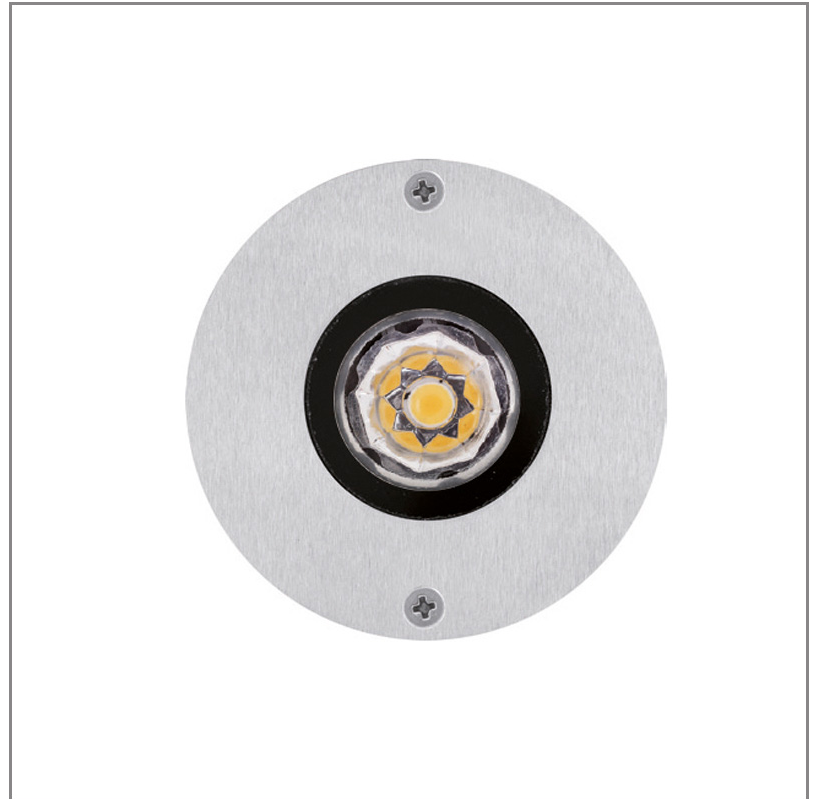

PROJECT	
TYPE	
SPECIFIER	
QUANTITY	
DATE	

OLODUM ROUND RECESSED

E10I0093-

base number Color
Temperature

1. To build a product code in our configurator select the specify button on the base model # product page
2. To build a manual product code on this datasheet choose from the options listed below in blue font and add the suffix to the base model #

GENERAL

Series: Olodum
Subseries: Olodum Round
Brand: Side
Division: Exterior
Mounting Type: Recessed
Mounting Location: In-Ground
Subcategory: Walk Over

PHYSICAL

Shape: Round
Diameter (mm): 65
Diameter (in): 2 9/16
Height (mm): 62
Height (in): 2 7/16
Light Distribution: Uplight
Weight (kg): 0.3
Weight (lbs): 0.66
Load Resistance (kg): 500
Load Resistance (lbs): 1102
Diffuser: Clear tempered glass
Gasket: Silicon rubber
Fixture Finish: SSS
Fixture Material: Stainless Steel

ELECTRICAL

Lamp Type: LED (Zhaga Standard)
Input Wattage (W): 3.5
Total Output Wattage (W): 3
Driver Included: No
Input Voltage (V): 120
Constant Current (MA): 350

LED

Number of LEDs: 1
Color Temperature (°K): 3000 / 4000
Max. Delivered Lumen (lm): 285 / 300
CRI: >80 CRI

OPTICAL

Reflector: Polycarbonate metallized reflector
Optic: 45

RATINGS AND CERTIFICATIONS

Certified By: Certified for North American Standards
IP rating: IP67
IK Rating: IK07

△ 0.3kg / 0.66lbs