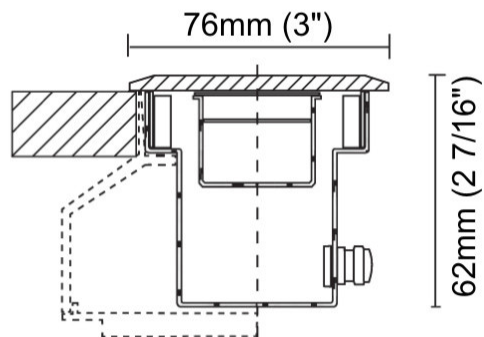

38mm (1 1/2")

0.30 kg / 0.66 lbs