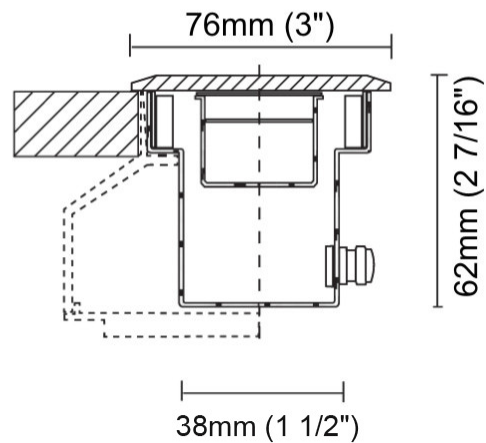

4mm (3/16")