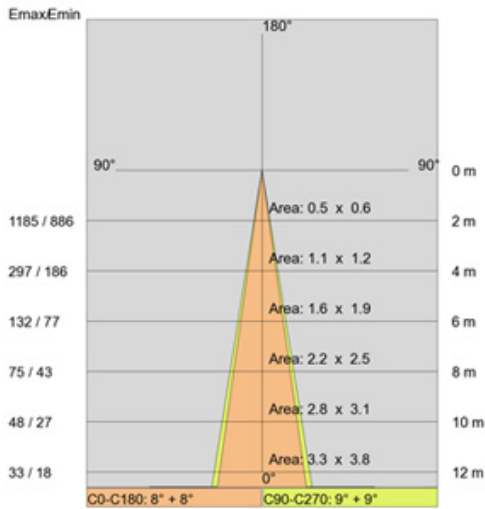

PROJECT
TYPE
SPECIFIER
QUANTITY
DATE