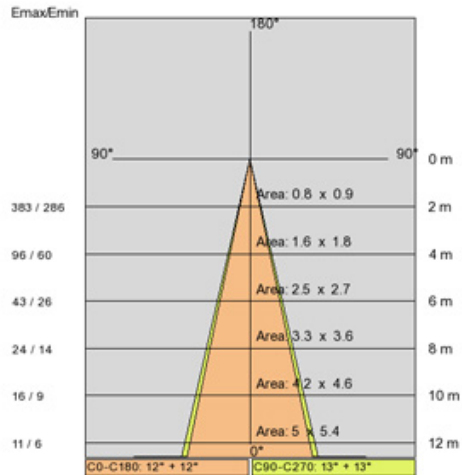

OLODUM ROUND RECESSED

E10Q0052-

PROJECT	
TYPE	
SPECIFIER	
QUANTITY	
DATE	

E