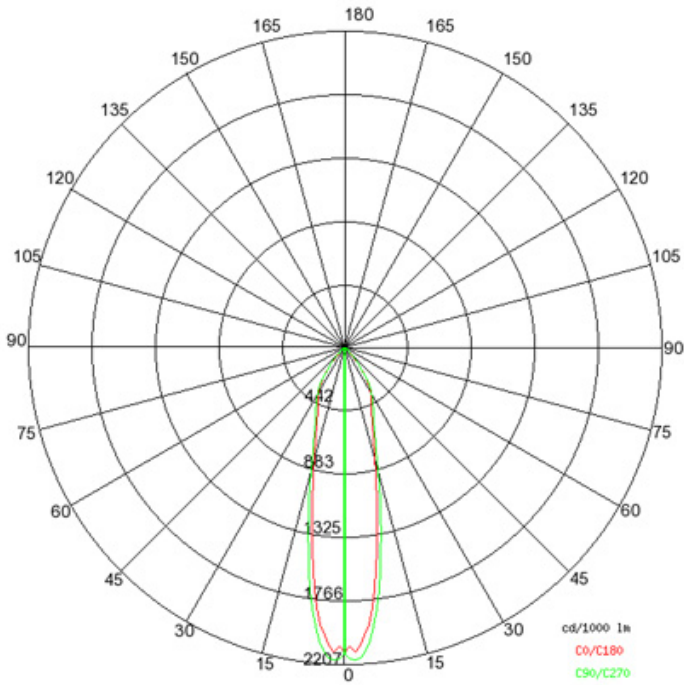

OLODUM ROUND RECESSED

E10Q0052-

PROJECT	
TYPE	
SPECIFIER	
QUANTITY	
DATE	

E