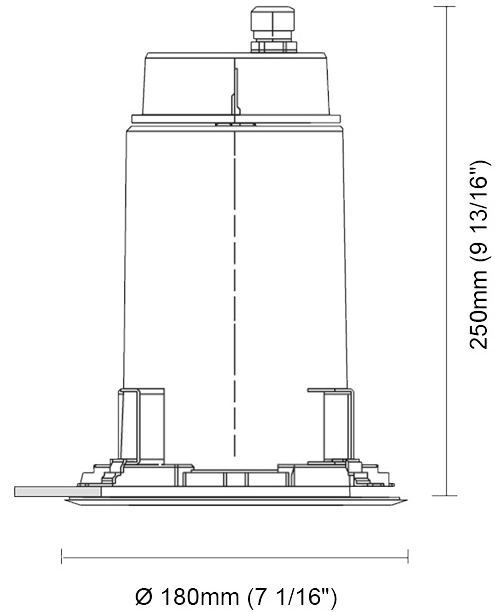

PROJECT	_____
TYPE	_____
SPECIFIER	_____
QUANTITY	_____
DATE	_____

OLODUM RECESSED

E10Q0058- _____ - _____

base number   Color   Lens
Temperature   Options

1. To build a product code in our configurator select the specify button on the base model # product page
2. To build a manual product code on this datasheet choose from the options listed below in blue font and add the suffix to the base model #

GENERAL

Series: Olodum
Brand: Side
Division: Exterior
Mounting Type: Recessed
Mounting Location: Ceiling

PHYSICAL

Shape: Round
Diameter (mm): 180
Diameter (in): 7 1/16
Height (mm): 250
Height (in): 9 13/16
Light Distribution: Direct
Weight (kg): 3.4
Weight (lbs): 7.5
Diffuser: Clear Tempered Glass
Fixture Finish: SSS
Fixture Material: Aluminum Die Cast

ELECTRICAL

Lamp Type: LED (Zhaga Standard)
Input Wattage (W): 9.1

LED

Number of LEDs: 1
Color Temperature (°K): 3000 / 4000
Max. Delivered Lumen (lm): 1157 / 1239
Nominal Lumen (lm): 1410 / 1510
CRI: >90 CRI

OPTICAL

Reflector: Polycarbonate metallized reflector
Optic: 15° / 30° / 45°

RATINGS AND CERTIFICATIONS

Certified By: CSA Certified to UL and CSA Standards
IP rating: IP67
IK Rating: IK10

180mm (7 1/16")   3.4kg / 7.49lbs
Recessed Thickness: 10 / 12.5 / 15 mm (3/8" / 1/2" / 9/16")