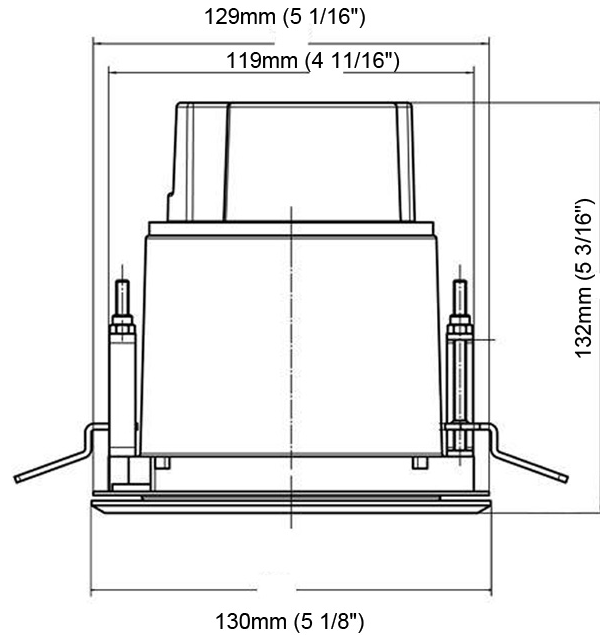

GENERAL

Series: Olodum
Subseries: Olodum Round
Brand: Side
Division: Exterior
Mounting Type: Recessed
Mounting Location: Ceiling
Subcategory: Downlight

PHYSICAL

Shape: Round
Diameter (mm): 130
Diameter (in): 5 1/8
Height (mm): 132
Height (in): 5 3/16
Light Distribution: Downlight
Weight (kg): 1.450
Weight (lbs): 3.2
Diffuser: Clear tempered glass
Gasket: Silicon rubber
Fixture Finish: SSS
Fixture Material: Aluminum Die Cast

ELECTRICAL

Lamp Type: LED (Zhaga Standard)
Input Wattage (W): 6.8
Total Output Wattage (W): 5.8
Dimming: 0-10V Dimming / Phase Dimming (120Vac Only)
Driver Included: No
Driver Location: Remote
Driver Type: Constant Current - Universal
Driver Class: Class 2
Input Voltage (V): 120 - 277
Constant Current (MA): 203
Upon Request: (Not included - see components [IP65 or higher enclosure to be supplied by others]) 0-10Vdc dimming / Phase dimming @120Vac only / 277Vac

LED

Color Temperature (°K): 3000 / 4000
Max. Delivered Lumen (lm): 814.5 / 868.5
CRI: >80 CRI
Lamp Life (hrs): 50000

OPTICAL

Reflector: Polycarbonate metallized reflector
Optic: 15 / 30 / 45

RATINGS AND CERTIFICATIONS

Certified By: Certified for North American Standards
IP rating: IP67
IK Rating: IK10

PROJECT
TYPE
SPECIFIER
QUANTITY
DATE

1.45kg / 3.2lbs

127mm (5")

10 / 12.5 / 15 mm
(3/8" / 1/2" / 9/16")