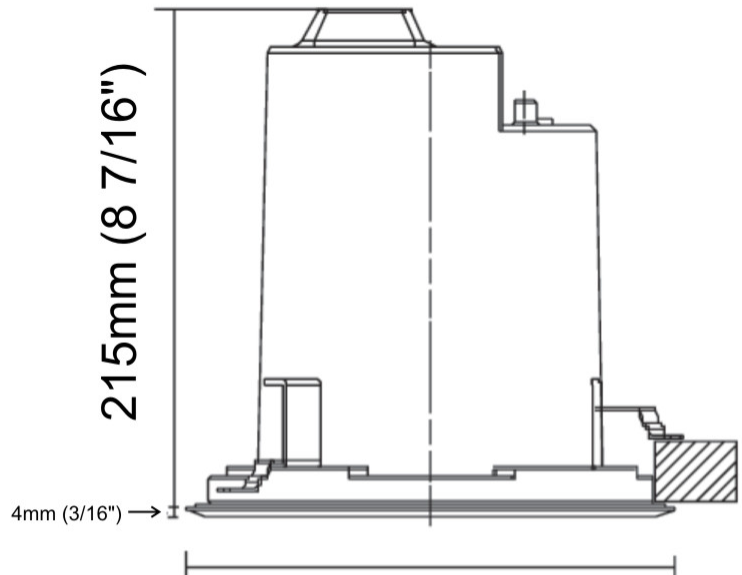

GENERAL

Series: Olodum
Brand: Side
Division: Exterior
Mounting Type: Recessed
Mounting Location: Ceiling
Subcategory: Downlight

PHYSICAL

Shape: Round
Diameter (mm): 220
Diameter (in): 8 11/16
Height (mm): 215
Height (in): 8 7/16
Light Distribution: Adjustable / Direct
Weight (kg): 3.6
Weight (lbs): 7.94
Diffuser: Clear tempered glass
Fixture Finish: SSS
Fixture Material: Aluminum Die Cast

ELECTRICAL

Lamp Type: LED (Zhaga Standard)
Input Wattage (W): 20
Total Output Wattage (W): 17
Dimming: Tri-Mode (Non-Dimming and Phase Dimming (120Vac only) and 0-10V Dimming)
Driver Included: Yes
Driver Location: Integrated
Driver Type: Constant Current - Universal
Driver Class: Class 2
Input Voltage (V): 120 - 277
Constant Current (MA): 500
Upon Request: (Not included - see components [IP65 or higher enclosure to be supplied by others]) 0-10Vdc dimming / (Included) Integral: Phase dimming @120Vac only / 277Vac

LED

Color Temperature (°K): 3000 / 4000
Max. Delivered Lumen (lm): 2434.9 / 2607.5
Nominal Lumen (lm): 2750 / 2945
CRI: >80 CRI
Lamp Life (hrs): 50000

OPTICAL

Reflector: Polycarbonate metallized reflector
Optic: 15 / 45 / 65 / ASY

RATINGS AND CERTIFICATIONS

Certified By: Certified for North American Standards
IP rating: IP67
IK Rating: IK10

220mm (8 11/16 inch)

Recessed Thickness 10 / 12.5 / 15 / 25 / 30 mm
(3/8" / 1/2" / 9/16" / 1" / 1 3/16")

201mm (7 15/16 inch)
3.6kg / 7.93lbs