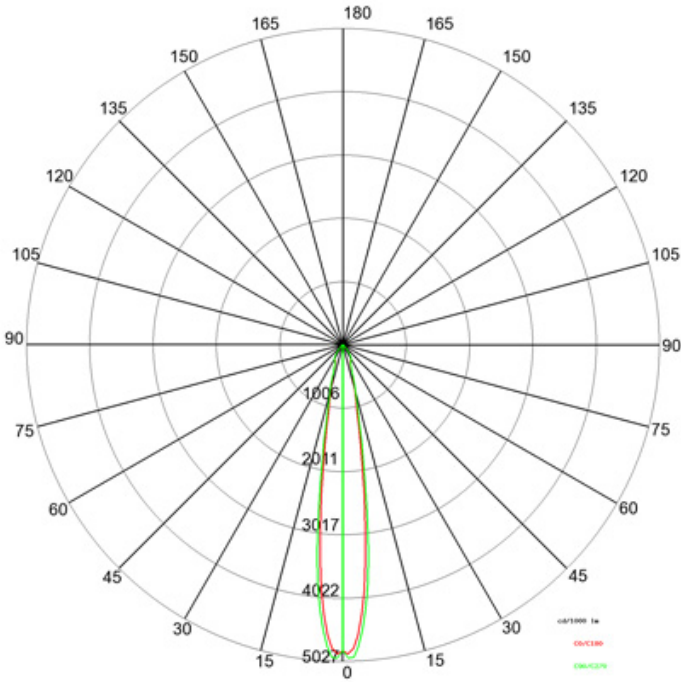

PROJECT
TYPE
SPECIFIER
QUANTITY
DATE