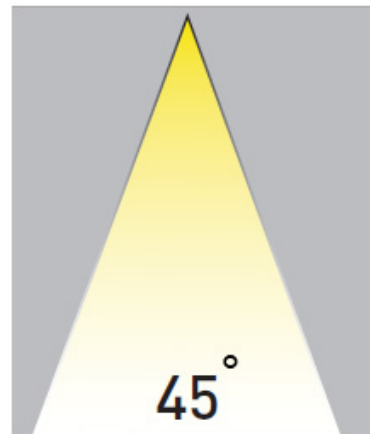

Emax/Emin	180°	
	90°	90° 0 m
		Area: NAN x NAN 2 m
		Area: NAN x NAN 4 m
		Area: NAN x NAN 6 m
		Area: NAN x NAN 8 m
		Area: NAN x NAN 10 m
		Area: NAN x NAN 12 m
	0°	
	C0-C180: 154° + 154°	C90-C270: 153° + 153°