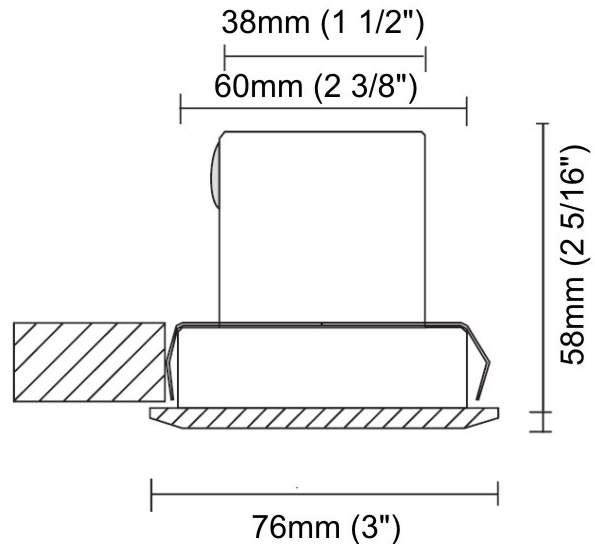

GENERAL

Series: Olodum
 Subseries: Olodum Round
 Brand: Side
 Division: Exterior
 Mounting Type: Recessed
 Mounting Location: Ceiling
 Subcategory: Downlight

PHYSICAL

Shape: Round
 Diameter (mm): 76
 Diameter (in): 3
 Height (mm): 58
 Height (in): 2 5/16
 Min. Recessing Depth (mm): 63
 Min. Recessing Depth (in): 2 1/2
 Light Distribution: Direct
 Weight (kg): 0.4
 Weight (lbs): 0.88
 Diffuser: Clear tempered glass
 Gasket: Silicon rubber
 Fixture Finish: SSS
 Fixture Material: Stainless Steel

0.40 kg / 0.88 lbs

61mm (2 3/8")

Recessed Thickness: 10 / 12.5 / 15 / 25 / 30 mm
 (3/8" / 1/2" / 9/16" / 1" / 1 3/16")

OLODUM ROUND RECESSED

E10Q0034-

PROJECT	
TYPE	
SPECIFIER	
QUANTITY	
DATE	

Emax/Emin	180°	
	90°	90° 0 m
		Area: NAN x NAN 2 m
		Area: NAN x NAN 4 m
		Area: NAN x NAN 6 m
		Area: NAN x NAN 8 m
		Area: NAN x NAN 10 m
		Area: NAN x NAN 12 m
	0°	
	C0-C180: 154° + 154°	C90-C270: 153° + 153°

GENERAL

Series: Olodum
 Brand: Side
 Division: Exterior
 Mounting Type: Recessed
 Mounting Location: Ceiling
 Subcategory: Downlight

PHYSICAL

Shape: Round
 Diameter (mm): 220
 Diameter (in): 8 11/16
 Height (mm): 215
 Height (in): 8 7/16
 Light Distribution: Adjustable / Direct
 Weight (kg): 3.6
 Weight (lbs): 7.94
 Diffuser: Clear tempered glass
 Fixture Finish: SSS
 Fixture Material: Aluminum Die Cast

GENERAL

Series: Olodum _____
 Brand: Side _____
 Division: Exterior _____
 Mounting Type: Recessed _____
 Mounting Location: Ceiling _____
 Subcategory: Downlight _____

PHYSICAL

Shape: Round _____
 Diameter (mm): 220 _____
 Diameter (in): 8 ¹¹/₁₆ _____
 Height (mm): 215 _____
 Height (in): 8 ⁷/₁₆ _____
 Light Distribution: Adjustable / Direct _____
 Weight (kg): 3.6 _____
 Weight (lbs): 7.94 _____
 Diffuser: Clear tempered glass _____
 Fixture Finish: SSS _____
 Fixture Material: Aluminum Die Cast _____