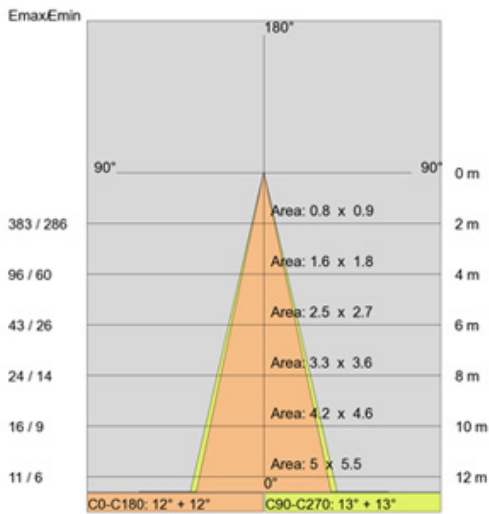

OLODUM ROUND RECESSED

E10I0071-

PROJECT	
TYPE	
SPECIFIER	
QUANTITY	
DATE	

E