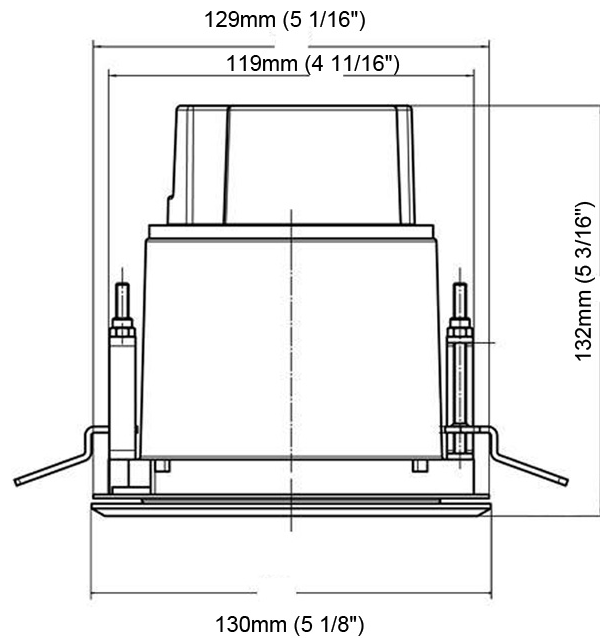

GENERAL

Series: Olodum
Subseries: Olodum Round
Brand: Side
Division: Exterior
Mounting Type: Recessed
Mounting Location: Ceiling
Subcategory: Downlight

PHYSICAL

Shape: Round
Diameter (mm): 130
Diameter (in): 5 1/8
Height (mm): 132
Height (in): 5 3/16
Light Distribution: Downlight
Weight (kg): 1.450
Weight (lbs): 3.2
Diffuser: Clear tempered glass
Gasket: Silicon rubber
Fixture Finish: SSS
Fixture Material: Aluminum Die Cast

ELECTRICAL

Lamp Type: LED (Zhaga Standard)
Input Wattage (W): 6.8
Total Output Wattage (W): 5.8
Dimming: 0-10V Dimming / Phase Dimming (120Vac Only)
Driver Included: No
Driver Location: Remote
Driver Type: Constant Current - Universal
Driver Class: Class 2
Input Voltage (V): 120 - 277
Constant Current (MA): 203
Upon Request: (Not included - see components [IP65 or higher enclosure to be supplied by others]) 0-10Vdc dimming / Phase dimming @120Vac only / 277Vac

LED

Color Temperature (°K): 3000 / 4000
Max. Delivered Lumen (lm): 814.5 / 868.5
CRI: >80 CRI
Lamp Life (hrs): 50000

OPTICAL

Reflector: Polycarbonate metallized reflector
Optic: 15 / 30 / 45

RATINGS AND CERTIFICATIONS

Certified By: Certified for North American Standards
IP rating: IP67
IK Rating: IK10

PROJECT
TYPE
SPECIFIER
QUANTITY
DATE

1.45kg / 3.2lbs

127mm (5")

Recessed Thickness 10 / 12.5 / 15 mm (3/8" / 1/2" / 9/16")