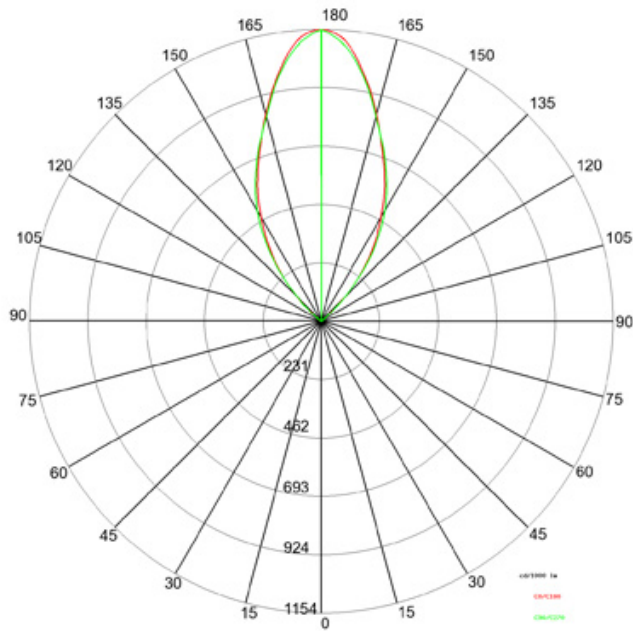

OLODUM ROUND RECESSED

E10Q0034-

PROJECT	
TYPE	
SPECIFIER	
QUANTITY	
DATE