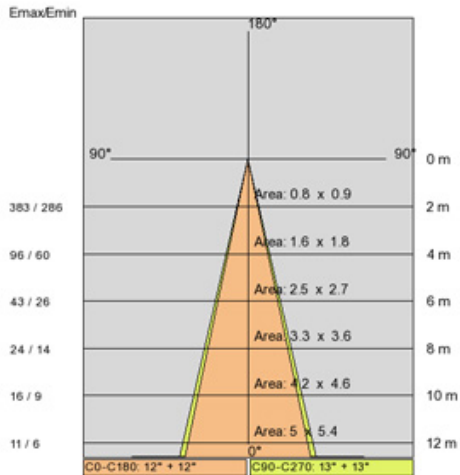

OLODUM ROUND RECESSED

E10Q0052-

PROJECT	
TYPE	
SPECIFIER	
QUANTITY	
DATE	

E