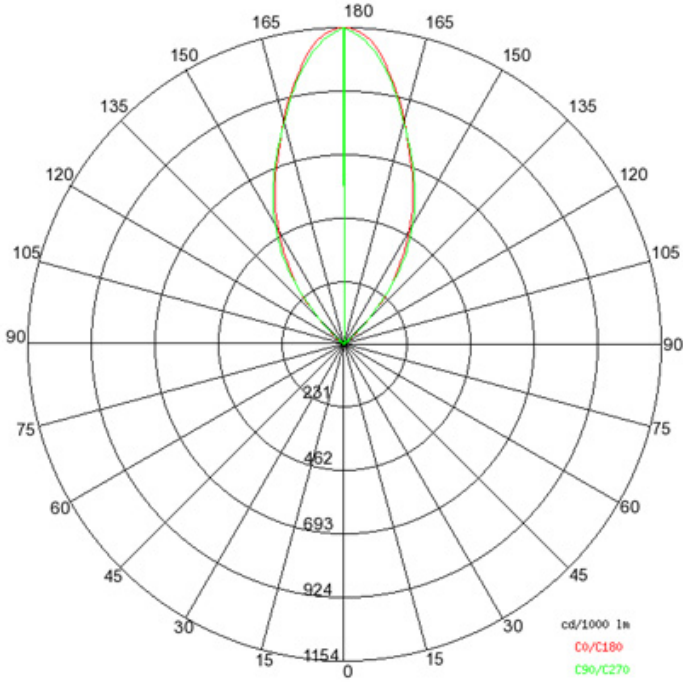

OLODUM ROUND RECESSED

E10I0093-

PROJECT	
TYPE	
SPECIFIER	
QUANTITY	
DATE	

Emax/Emin	180°	
	90°	0 m
	90°	2 m
78 / 22	Area: NAN x NAN	4 m
20 / 8	Area: NAN x NAN	6 m
9 / 4	Area: NAN x NAN	8 m
5 / 3	Area: NAN x NAN	10 m
4 / 2	Area: NAN x NAN	12 m
3 / 2	Area: NAN x NAN	
	0°	
	C0-C180: 154° + 154°	
	C90-C270: 153° + 153°	

E