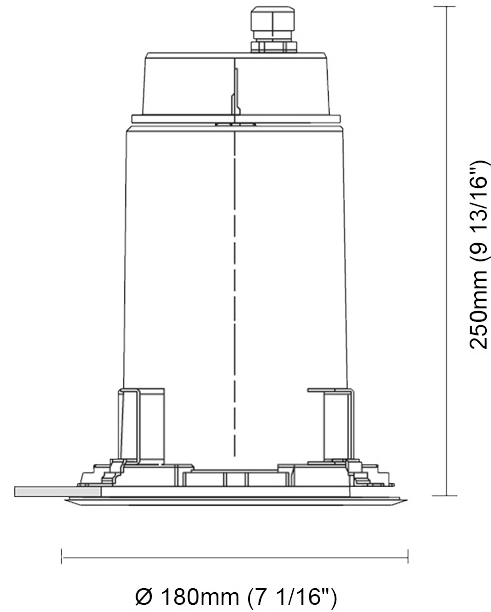

OLODUM RECESSED

E10Q0058- -

base number   Color   Lens
Temperature   Options

PROJECT
TYPE
SPECIFIER
QUANTITY
DATE

1. To build a product code in our configurator select the specify button on the base model # product page
2. To build a manual product code on this datasheet choose from the options listed below in blue font and add the suffix to the base model #

GENERAL

Series: Olodum
Brand: Side
Division: Exterior
Mounting Type: Recessed
Mounting Location: Ceiling

PHYSICAL

Shape: Round
Diameter (mm): 180
Diameter (in): 7 1/16
Height (mm): 250
Height (in): 9 13/16
Light Distribution: Direct
Weight (kg): 3.4
Weight (lbs): 7.5
Diffuser: Clear Tempered Glass
Fixture Finish: SSS
Fixture Material: Aluminum Die Cast

ELECTRICAL

Lamp Type: LED (Zhaga Standard)
Input Wattage (W): 9.1

LED

Number of LEDs: 1
Color Temperature (°K): 3000 / 4000
Max. Delivered Lumen (lm): 1157 / 1239
Nominal Lumen (lm): 1410 / 1510
CRI: >90 CRI

OPTICAL

Reflector: Polycarbonate metallized reflector
Optic: 15° / 30° / 45°

RATINGS AND CERTIFICATIONS

Certified By: CSA Certified to UL and CSA Standards
IP rating: IP67
IK Rating: IK10

3.4kg / 7.49lbs
180mm (7 1/16")
10 / 12.5 / 15 mm (3/8" / 1/2" / 9/16")