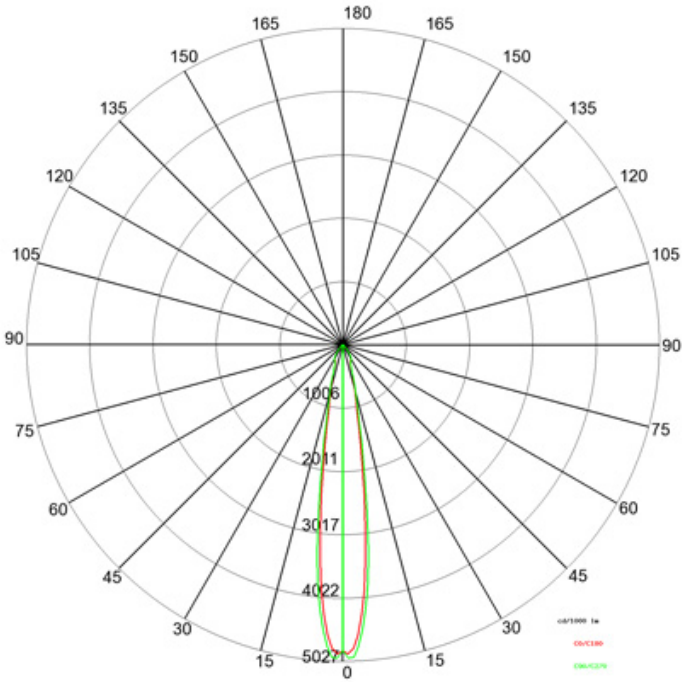

PROJECT
TYPE
SPECIFIER
QUANTITY
DATE