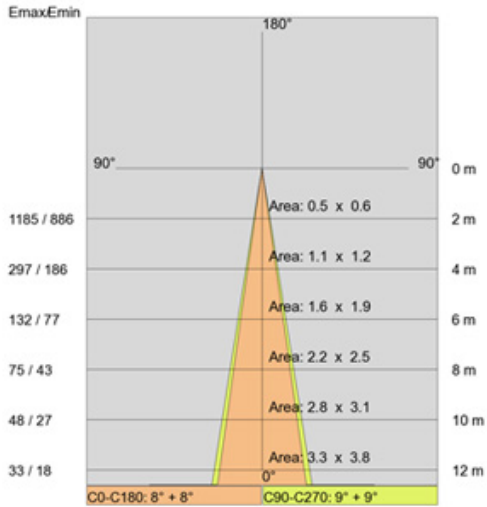

PROJECT
TYPE
SPECIFIER
QUANTITY
DATE