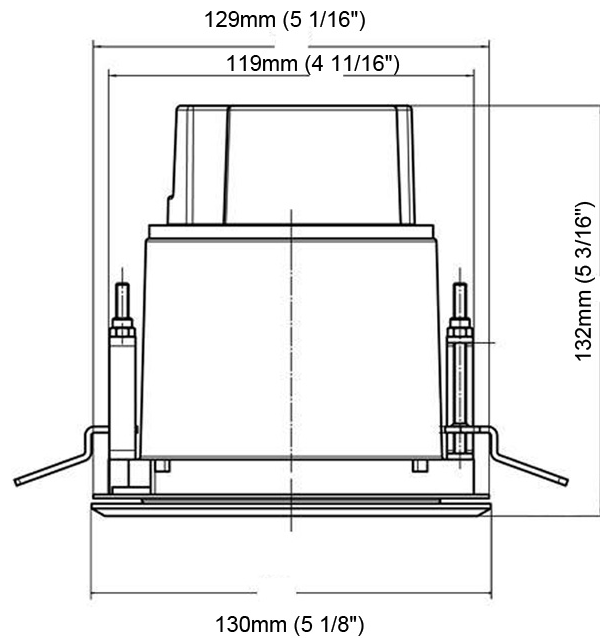

GENERAL

Series: Olodum
 Subseries: Olodum Round
 Brand: Side
 Division: Exterior
 Mounting Type: Recessed
 Mounting Location: In-Ground
 Subcategory: Uplight

PHYSICAL

Shape: Round
 Diameter (mm): 130
 Diameter (in): 5 1/8
 Height (mm): 146
 Height (in): 5 3/4
 Light Distribution: Adjustable / Direct
 Weight (kg): 1.9
 Weight (lbs): 4.19
 Diffuser: Clear tempered glass
 Gasket: Silicon rubber
 Fixture Finish: SSS
 Fixture Material: Aluminum Die Cast

GENERAL

Series: Olodum
 Subseries: Olodum Round
 Brand: Side
 Division: Exterior
 Mounting Type: Recessed
 Mounting Location: Ceiling
 Subcategory: Downlight

PHYSICAL

Shape: Round
 Diameter (mm): 130
 Diameter (in): 5 1/8
 Height (mm): 132
 Height (in): 5 3/16
 Light Distribution: Downlight
 Weight (kg): 1.450
 Weight (lbs): 3.2
 Diffuser: Clear tempered glass
 Gasket: Silicon rubber
 Fixture Finish: SSS
 Fixture Material: Aluminum Die Cast

Certified By: Certified for North American Standards
 IP rating: IP67
 IK Rating: IK10

PROJECT
TYPE
SPECIFIER
QUANTITY
DATE

1.45kg / 3.2lbs

127mm (5")

10 / 12.5 / 15 mm
 (3/8" / 1/2" / 9/16")

OLODUM ROUND RECESSED