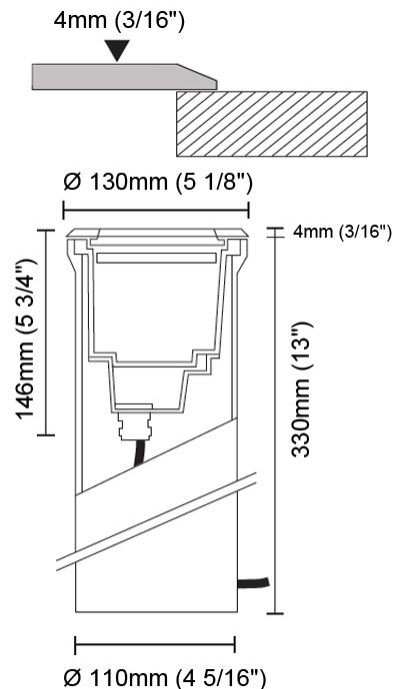

GENERAL

Series: Olodum
Subseries: Olodum Round
Brand: Side
Division: Exterior
Mounting Type: Recessed
Mounting Location: In-Ground
Subcategory: Uplight

PHYSICAL

Shape: Round
Diameter (mm): 130
Diameter (in): 5 1/8
Height (mm): 146
Height (in): 5 3/4
Light Distribution: Adjustable / Direct
Weight (kg): 1.9
Weight (lbs): 4.19
Diffuser: Clear tempered glass
Gasket: Silicon rubber
Fixture Finish: SSS
Fixture Material: Aluminum Die Cast

ELECTRICAL

Lamp Type: LED (Zhaga Standard)
Input Wattage (W): 6.8
Total Output Wattage (W): 5.8
Dimming: 0-10V Dimming / Phase Dimming (120Vac Only)
Driver Included: No
Driver Location: Remote
Driver Type: Constant Current - Universal
Input Voltage (V): 120 - 277
Constant Current (MA): 203
Upon Request: (Not included - see components [IP65 or higher enclosure to be supplied by others]) 0-10Vdc dimming / Phase dimming @120Vac only / 277Vac

LED

Color Temperature (°K): 3000 / 4000
Max. Delivered Lumen (lm): 814.5 / 868.8
Nominal Lumen (lm): 1050 / 1120
CRI: >80 CRI
Lamp Life (hrs): 50000

OPTICAL

Reflector: Metallized polycarbonate
Optic: 15 / 30 / 45
Adjustability: Rotational 350°; Tilt ±15°

RATINGS AND CERTIFICATIONS

Certified By: Certified for North American Standards
IP rating: IP67
IK Rating: IK10

1.9kg / 4.19lbs