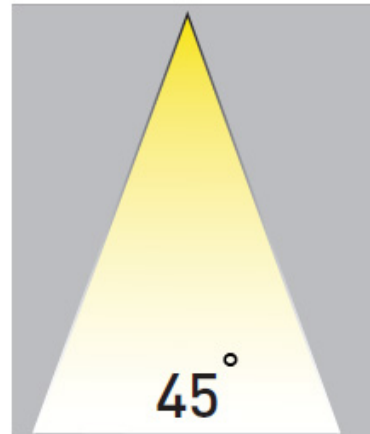

GENERAL

Series: Olodum
 Subseries: Olodum Square
 Brand: Side
 Division: Exterior
 Mounting Type: Recessed
 Mounting Location: Ceiling
 Subcategory: Downlight

PHYSICAL

Shape: Square
 Length (mm): 76
 Length (in): 3
 Width (mm): 76
 Width (in): 3
 Height (mm): 58
 Height (in): 2 5/16
 Min. Recessing Depth (mm): 63
 Min. Recessing Depth (in): 2 1/2
 Light Distribution: Downlight
 Weight (kg): 0.4
 Weight (lbs): 0.88
 Diffuser: Clear tempered glass
 Gasket: Silicon rubber
 Fixture Finish: SSS
 Fixture Material: Stainless Steel

0.40 kg / 0.88 lbs

61mm (2 3/8")

Recessed Thickness: 10 / 12.5 / 15 / 25 / 30 mm
 (3/8" / 1/2" / 9/16" / 1" / 1 3/16")

OLODUM SQUARE RECESSED

E10Q0036-

PROJECT	
TYPE	
SPECIFIER	
QUANTITY	
DATE	

Emax/Emin	Area	Height
180°	Area: NAN x NAN	0 m
90°	Area: NAN x NAN	2 m
78 / 22	Area: NAN x NAN	4 m
20 / 8	Area: NAN x NAN	6 m
9 / 4	Area: NAN x NAN	8 m
5 / 3	Area: NAN x NAN	10 m
4 / 2	Area: NAN x NAN	12 m
3 / 2	Area: NAN x NAN	0°
C0-C180: 154° + 154°	C90-C270: 153° + 153°	