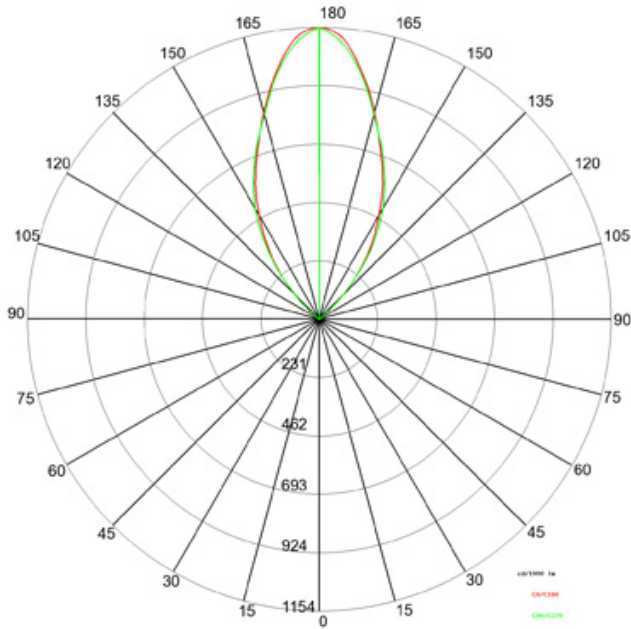

GENERAL

Series: Olodum
 Subseries: Olodum Square
 Brand: Side
 Division: Exterior
 Mounting Type: Recessed
 Mounting Location: Ceiling
 Subcategory: Downlight

PHYSICAL

Shape: Square
 Length (mm): 76
 Length (in): 3
 Width (mm): 76
 Width (in): 3
 Height (mm): 58
 Height (in): 2 5/16
 Min. Recessing Depth (mm): 63
 Min. Recessing Depth (in): 2 1/2
 Light Distribution: Downlight
 Weight (kg): 0.4
 Weight (lbs): 0.88
 Diffuser: Clear tempered glass
 Gasket: Silicon rubber
 Fixture Finish: SSS
 Fixture Material: Stainless Steel

LED

Color Temperature (°K): 3000 / 4000
 Max. Delivered Lumen (lm): 285 / 300
 Nominal Lumen (lm): 250 / 380
 CRI: >80 CRI
 Lamp Life (hrs): 50000

OPTICAL

Optic°: 45

RATINGS AND CERTIFICATIONS

Certified By: Certified for North American Standards
 IP rating: IP67
 IK Rating: IK07

0.40 kg / 0.88 lbs

61mm (2 3/8")

Recessed Thickness: 10 / 12.5 / 15 / 25 / 30 mm
 (3/8" / 1/2" / 9/16" / 1" / 1 3/16")

OLODUM SQUARE RECESSED

E10Q0036-

PROJECT	
TYPE	
SPECIFIER	
QUANTITY	
DATE	

Emax/Emin	Area	Height
180°	Area: NAN x NAN	0 m
90°	Area: NAN x NAN	2 m
78 / 22	Area: NAN x NAN	4 m
20 / 8	Area: NAN x NAN	6 m
9 / 4	Area: NAN x NAN	8 m
5 / 3	Area: NAN x NAN	10 m
4 / 2	Area: NAN x NAN	12 m
3 / 2	Area: NAN x NAN	0°
C0-C180: 154° + 154°	C90-C270: 153° + 153°	