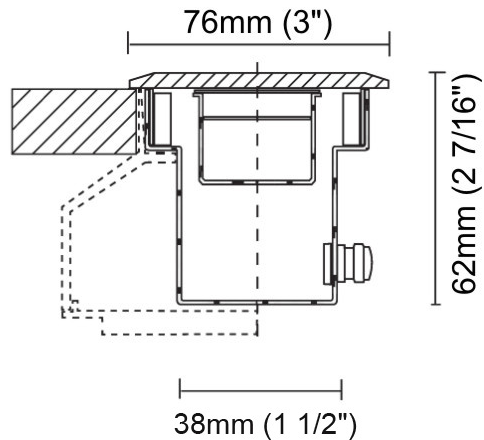

4mm (3/16")