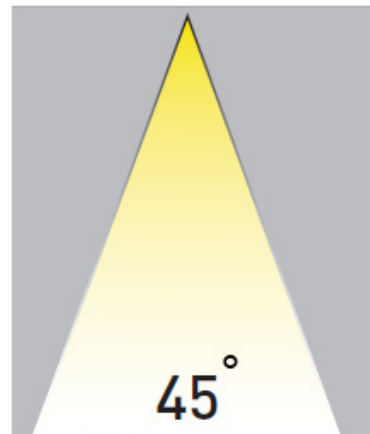

GENERAL

Series: Olodum
 Subseries: Olodum Round
 Brand: Side
 Division: Exterior
 Mounting Type: Recessed
 Mounting Location: Ceiling
 Subcategory: Downlight

PHYSICAL

Shape: Round
 Diameter (mm): 76
 Diameter (in): 3
 Height (mm): 58
 Height (in): 2 5/16
 Min. Recessing Depth (mm): 63
 Min. Recessing Depth (in): 2 1/2
 Light Distribution: Direct
 Weight (kg): 0.4
 Weight (lbs): 0.88
 Diffuser: Clear tempered glass
 Gasket: Silicon rubber
 Fixture Finish: SSS
 Fixture Material: Stainless Steel

0.40 kg / 0.88 lbs

61mm (2 3/8")

Recessed Thickness: 10 / 12.5 / 15 / 25 / 30 mm
 (3/8" / 1/2" / 9/16" / 1" / 1 3/16")

OLODUM ROUND RECESSED

E10Q0034-

PROJECT	
TYPE	
SPECIFIER	
QUANTITY	
DATE	

E _{max} E _{min}		180°	
	90°		90°
		Area: NAN x NAN	0 m
		Area: NAN x NAN	2 m
		Area: NAN x NAN	4 m
		Area: NAN x NAN	6 m
		Area: NAN x NAN	8 m
		Area: NAN x NAN	10 m
		Area: NAN x NAN	12 m
	0°		
C0-C180: 154° + 154°		C90-C270: 153° + 153°	

GENERAL

Series: Olodum
 Subseries: Olodum Square
 Brand: Side
 Division: Exterior
 Mounting Type: Recessed
 Mounting Location: Ceiling
 Subcategory: Downlight

PHYSICAL

Shape: Square
 Length (mm): 76
 Length (in): 3
 Width (mm): 76
 Width (in): 3
 Height (mm): 58
 Height (in): 2 5/16
 Min. Recessing Depth (mm): 63
 Min. Recessing Depth (in): 2 1/2
 Light Distribution: Downlight
 Weight (kg): 0.4
 Weight (lbs): 0.88
 Diffuser: Clear tempered glass
 Gasket: Silicon rubber
 Fixture Finish: SSS
 Fixture Material: Stainless Steel