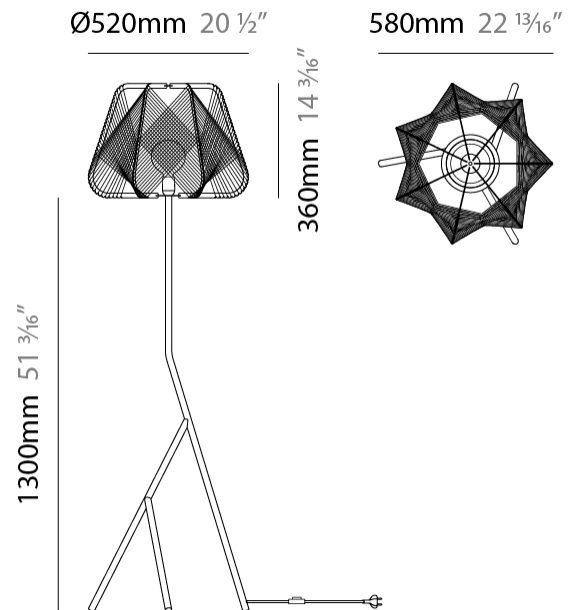

PROJECT	_____
TYPE	_____
SPECIFIER	_____
QUANTITY	_____
DATE	_____

ONNA PORTABLE

D114025-

base number   Finish
Options

1. To build a product code in our configurator select the specify button on the base model # product page
2. To build a manual product code on this datasheet choose from the options listed below in blue font and add the suffix to the base model #

GENERAL

Series: Onna
Partner: Ole
Division: Design
Installation: Portable
Product Type: Floor
Mounting Location: Floor

PHYSICAL

Shape: Abstract
Diameter (mm): 520
Diameter (in): 20 ½
Height (mm): 1660
Height (in): 65 ⅜
Fixture Finish: BEI / BLK / BLU / COG / DGN / GRY / MRN / MOC / MUS / OLV / SIL / STN / TER / WHI
Holder Finish: MBK
Accent Finish: MBK
Fixture Material: Fabric Cord / Metal
Primary Material: Fabric - Recycled
Cable Details: 100/100 Cord
Upon Request: Matte White Holder

ELECTRICAL

Number of Lamps: 1
Lamp Type: LED Retrofit
Lamp Shape: A19
Bulb Included: Bulb Not Included
Max. Wattage Per Lamp (W): 15
Lamp Base: E26
Input Voltage (V): 120
Upon Request: 277Vac / GU24

LED

OPTICAL

RATINGS AND CERTIFICATIONS

Certified By: Certified for North American Standards
IP rating: IP20