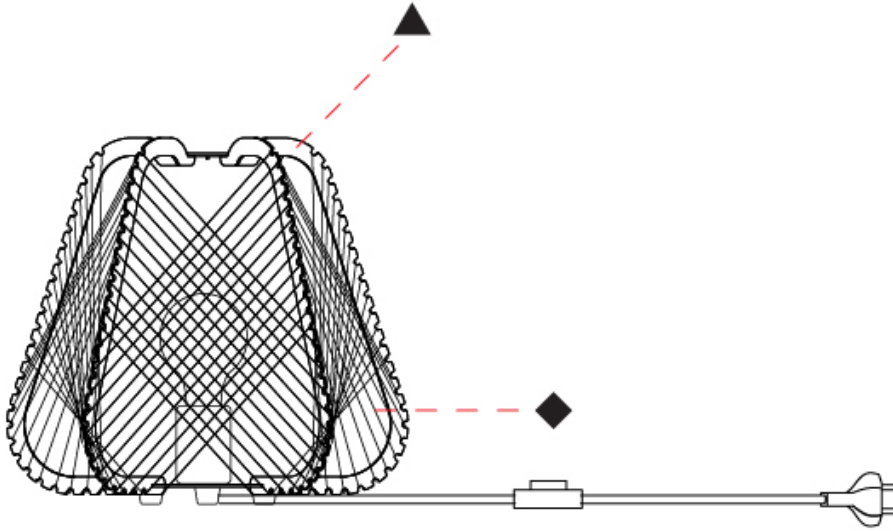

ONNA PORTABLE

D114024-

PROJECT

TYPE

SPECIFIER

QUANTITY

DATE

D