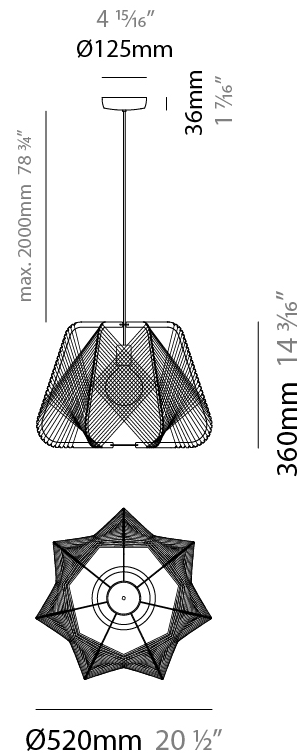

ONNA SUSPENSION

D111184-

base number   Finish Options   Finish Options   Finish Options

1. To build a product code in our configurator select the specify button on the base model # product page
2. To build a manual product code on this datasheet choose from the options listed below in blue font and add the suffix to the base model #

GENERAL

Series: Onna
Partner: Ole
Division: Design
Installation: Suspension
Product Type: Pendant
Mounting Location: Ceiling

PHYSICAL

Shape: Abstract
Diameter (mm): 520
Diameter (in): 20 1/2
Height (mm): 360
Height (in): 14 3/16
Max. Overall Height (mm): 2360
Max. Overall Height (in): 95 15/16
Fixture Finish: BEI / BLK / BLU / COG / DGN / GRY / MRN / MOC / MUS / OLV / SIL / STN / TER / WHI
Holder Finish: MWH/MBK/CHR/SNI
Accent Finish: MWH / MBK
Fixture Material: Fabric Cord / Metal
Primary Material: Fabric - Recycled
Cable Details: 2000mm/78 3/4" Transparent Cable

ELECTRICAL

Number of Lamps: 1
Lamp Type: LED Retrofit
Bulb Included: Bulb Not Included
Max. Wattage Per Lamp (W): 20
Lamp Base: E26
Input Voltage (V): 120
Upon Request: 277Vac / GU24

LED

OPTICAL

RATINGS AND CERTIFICATIONS

Certified By: Certified for North American Standards
IP rating: IP20

PROJECT
TYPE
SPECIFIER
QUANTITY
DATE