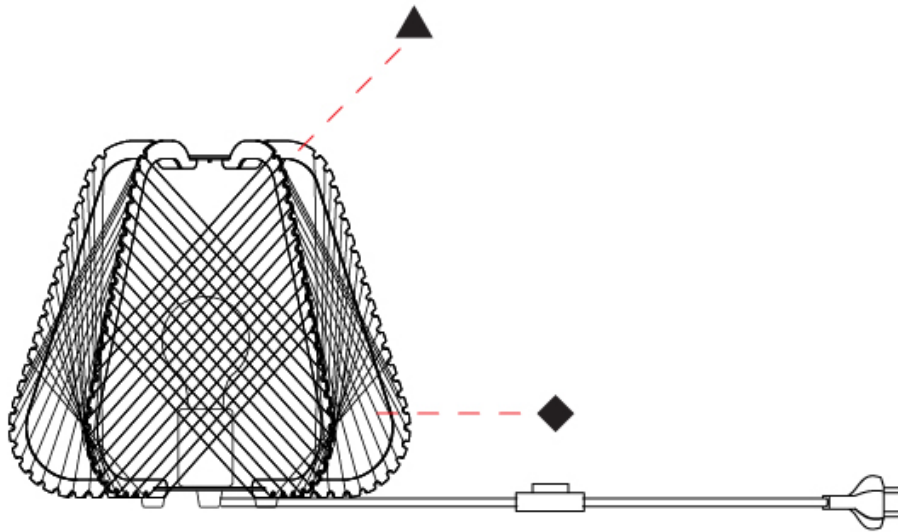

ONNA PORTABLE

D114024-

PROJECT

TYPE

SPECIFIER

QUANTITY

DATE

D