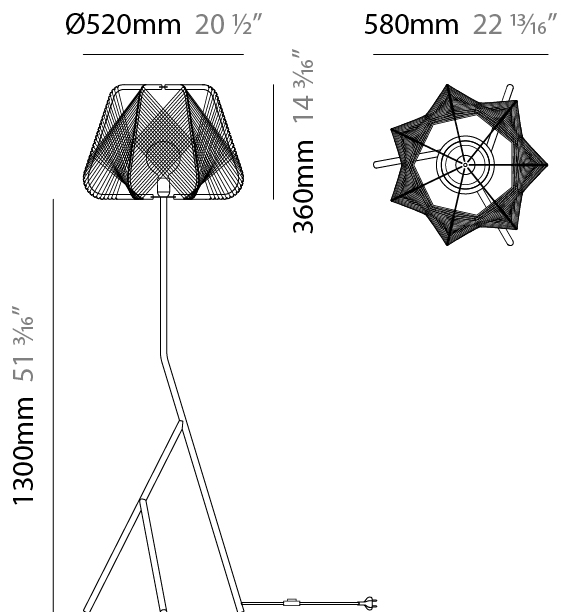

PROJECT	_____
TYPE	_____
SPECIFIER	_____
QUANTITY	_____
DATE	_____

ONNA PORTABLE

D114025-

base number	Finish Options	Finish Options

1. To build a product code in our configurator select the specify button on the base model # product page
2. To build a manual product code on this datasheet choose from the options listed below in blue font and add the suffix to the base model #

GENERAL

Series: Onna
Brand: Ole
Division: Design
Mounting Type: Portable
Mounting Location: Floor
Subcategory: Ambient

PHYSICAL

Shape: Abstract
Diameter (mm): 520
Diameter (in): 20 1/2
Height (mm): 1660
Height (in): 65 3/8
Light Distribution: Omnidirectional
Fixture Finish: BEI / BLK / BLU / COG / DGN / GRY / MRN / MOC / MUS / OLV / SIL / STN / TER / WHI
Holder Finish: MWH / MBK
Accent Finish: MWH / MBK
Fixture Material: Fabric Cord / Metal
Cable Details: 100/100 Cord

ELECTRICAL

Number of Lamps: 1
Lamp Type: LED Retrofit
Lamp Shape: A19
Bulb Included: Bulb Not Included
Max. Wattage Per Lamp (W): 15
Lamp Base: E26
Input Voltage (V): 120
Upon Request: 277Vac / GU24

LED

OPTICAL

RATINGS AND CERTIFICATIONS

Certified By: Certified for North American Standards
IP rating: IP20