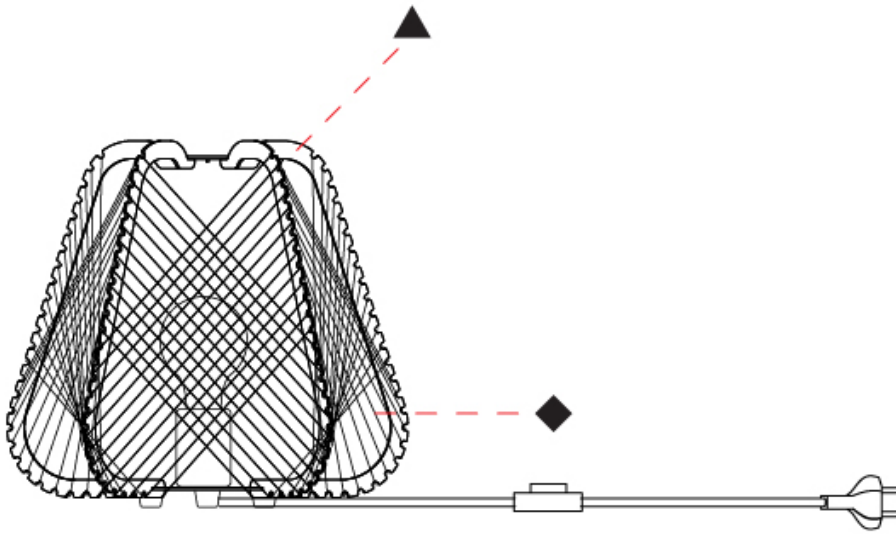

ONNA PORTABLE

D114024-

PROJECT	_____
TYPE	_____
SPECIFIER	_____
QUANTITY	_____
DATE	_____

D