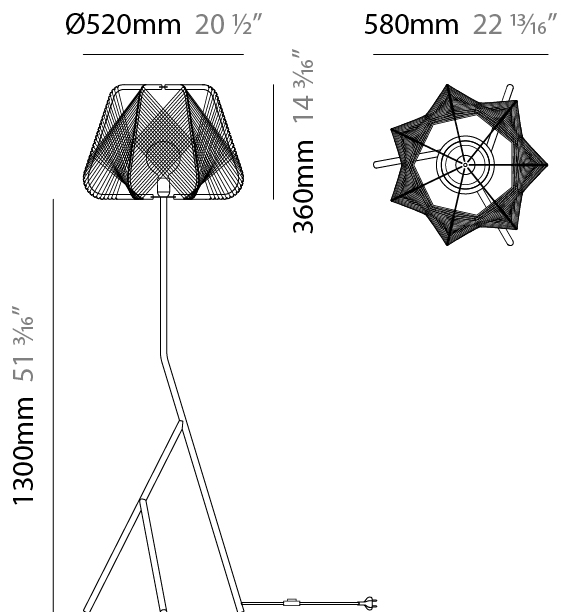

ONNA PORTABLE

D114025- _____ - _____

base number   Finish Options   Finish Options

1. To build a product code in our configurator select the specify button on the base model # product page
2. To build a manual product code on this datasheet choose from the options listed below in blue font and add the suffix to the base model #

GENERAL

Series: Onna
Brand: Ole
Division: Design
Mounting Type: Portable
Mounting Location: Floor
Subcategory: Ambient

PHYSICAL

Shape: Abstract
Diameter (mm): 520
Diameter (in): 20 1/2
Height (mm): 1660
Height (in): 65 3/8
Light Distribution: Omnidirectional
Fixture Finish: BEI / BLK / BLU / COG / DGN / GRY / MRN / MOC / MUS / OLV / SIL / STN / TER / WHI
Holder Finish: MWH / MBK
Accent Finish: MWH / MBK
Fixture Material: Fabric Cord / Metal
Cable Details: 100/100 Cord

ELECTRICAL

Number of Lamps: 1
Lamp Type: LED Retrofit
Lamp Shape: A19
Bulb Included: Bulb Not Included
Max. Wattage Per Lamp (W): 15
Lamp Base: E26
Input Voltage (V): 120
Upon Request: 277Vac / GU24

LED

OPTICAL

RATINGS AND CERTIFICATIONS

Certified By: Certified for North American Standards
IP rating: IP20

PROJECT	_____
TYPE	_____
SPECIFIER	_____
QUANTITY	_____
DATE	_____