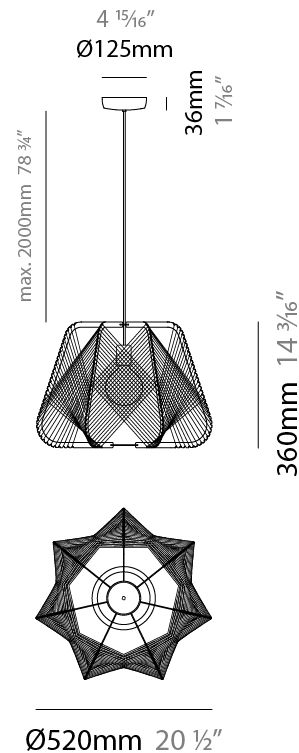

PROJECT	
TYPE	
SPECIFIER	
QUANTITY	
DATE	

ONNA SUSPENSION

D111184-

base number	Finish Options	Finish Options	Finish Options

1. To build a product code in our configurator select the specify button on the base model # product page
2. To build a manual product code on this datasheet choose from the options listed below in blue font and add the suffix to the base model #

GENERAL

Series: Onna
Brand: Ole
Division: Design
Mounting Type: Suspension
Mounting Location: Ceiling
Subcategory: Pendant

PHYSICAL

Shape: Abstract
Diameter (mm): 520
Diameter (in): 20 1/2
Height (mm): 360
Height (in): 14 3/16
Max. Overall Height (mm): 2360
Max. Overall Height (in): 95 15/16
Light Distribution: Omnidirectional
Fixture Finish: BEI / BLK / BLU / COG / DGN / GRY / MRN / MOC / MUS / OLV / SIL / STN / TER / WHI
Holder Finish: MWH/MBK/CHR/SNI
Accent Finish: MWH / MBK
Fixture Material: Fabric Cord / Metal
Cable Details: 2000mm/78 3/4" Transparent Cable

ELECTRICAL

Number of Lamps: 1
Lamp Type: LED Retrofit
Bulb Included: Bulb Not Included
Max. Wattage Per Lamp (W): 20
Lamp Base: E26
Input Voltage (V): 120
Upon Request: 277Vac / GU24

LED

OPTICAL

RATINGS AND CERTIFICATIONS

Certified By: Certified for North American Standards
IP rating: IP20