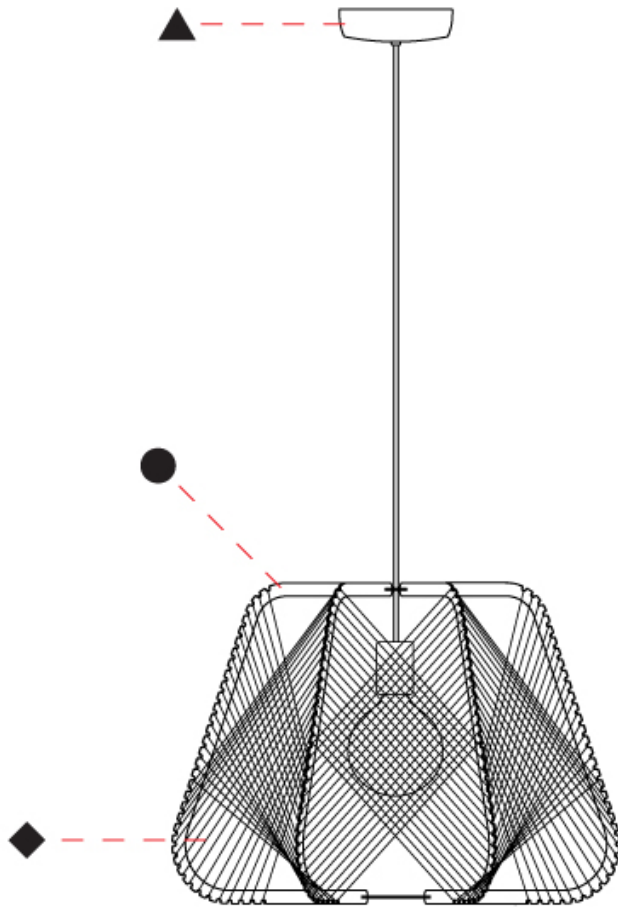

ONNA SUSPENSION

D111184-

PROJECT _____

TYPE _____

SPECIFIER _____

QUANTITY _____

DATE _____

D