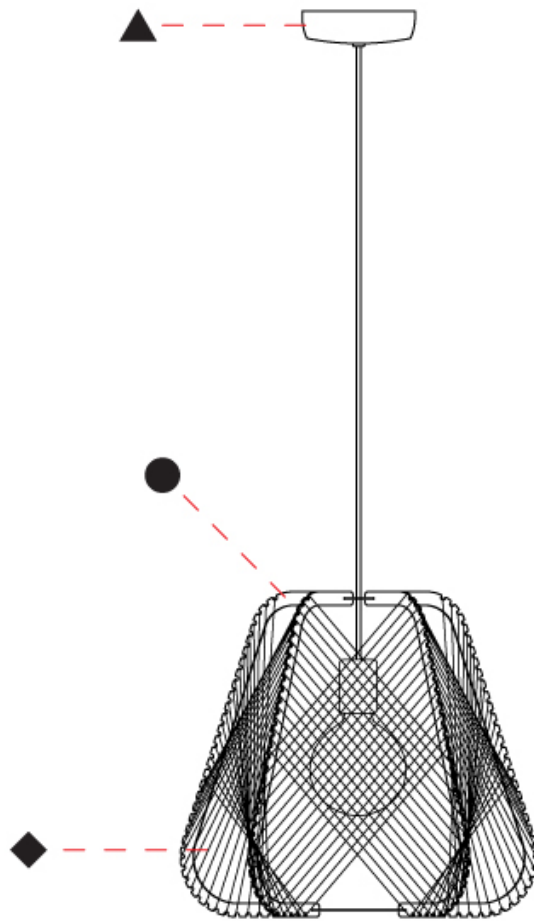

ONNA SUSPENSION

D111183-

PROJECT

TYPE

SPECIFIER

QUANTITY

DATE

D