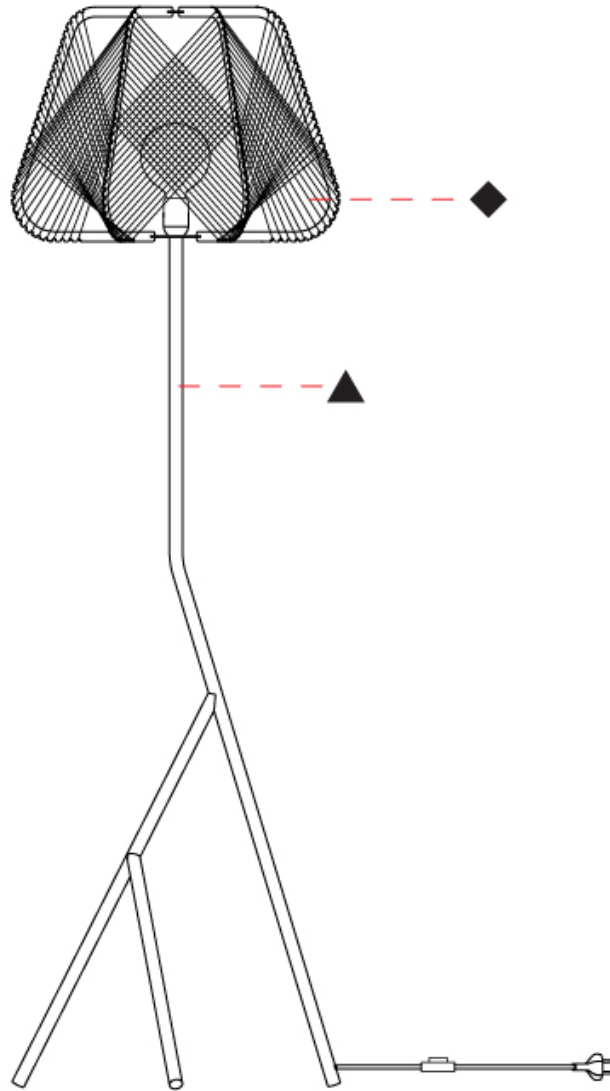

ONNA PORTABLE

D114025-

PROJECT

TYPE

SPECIFIER

QUANTITY

DATE

D