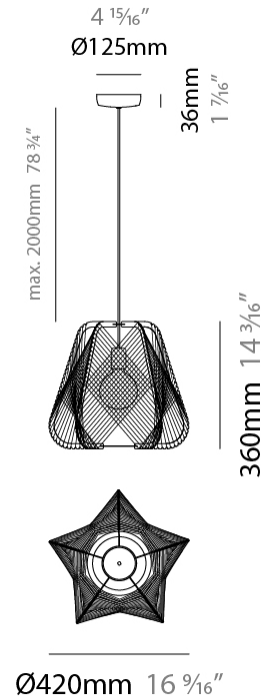

ONNA SUSPENSION

D111183-

base number   Finish Options   Finish Options   Finish Options

1. To build a product code in our configurator select the specify button on the base model # product page
2. To build a manual product code on this datasheet choose from the options listed below in blue font and add the suffix to the base model #

GENERAL

Series: Onna
Brand: Ole
Division: Design
Mounting Type: Suspension
Mounting Location: Ceiling
Subcategory: Pendant

PHYSICAL

Shape: Abstract
Diameter (mm): 420
Diameter (in): 16 ⁹/₁₆
Height (mm): 360
Height (in): 14 ³/₁₆
Max. Overall Height (mm): 2360
Max. Overall Height (in): 95 ¹⁵/₁₆
Light Distribution: Omnidirectional
Fixture Finish: BEI / BLK / BLU / COG / DGN / GRY / MRN / MOC / MUS / OLV / SIL / STN / TER / WHI
Holder Finish: MWH/MBK/CHR/SNI
Accent Finish: MWH / MBK
Fixture Material: Fabric Cord / Metal
Cable Details: 2000mm/78 3/4" Transparent Cable

ELECTRICAL

Number of Lamps: 1
Lamp Type: LED Retrofit
Lamp Shape: A19
Bulb Included: Bulb Not Included
Max. Wattage Per Lamp (W): 20
Lamp Base: E26
Input Voltage (V): 120
Upon Request: 277Vac / GU24

LED

OPTICAL

RATINGS AND CERTIFICATIONS

Certified By: Certified for North American Standards
IP rating: IP20