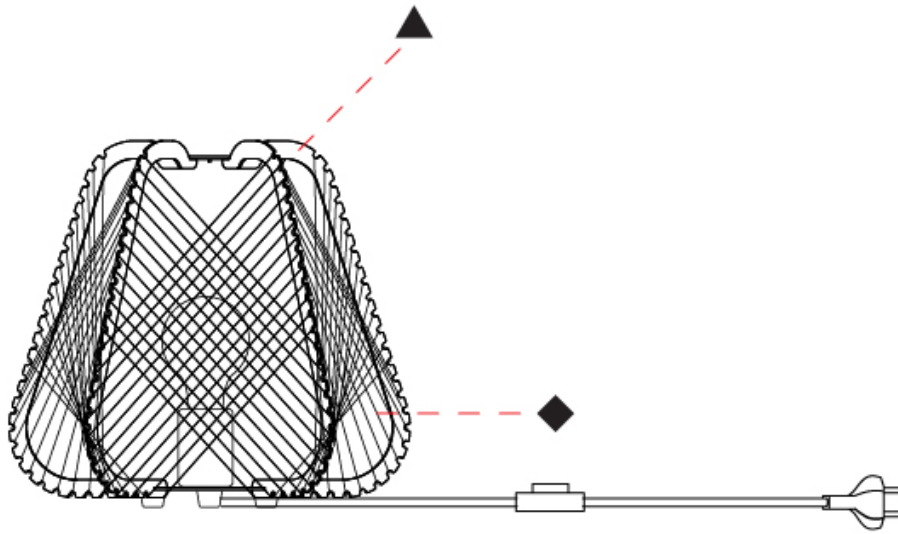

ONNA PORTABLE

D114024-

PROJECT	_____
TYPE	_____
SPECIFIER	_____
QUANTITY	_____
DATE	_____

D