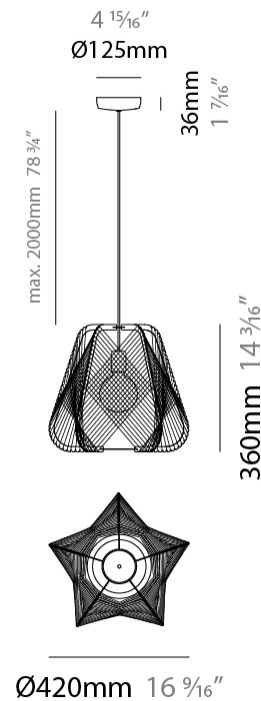

PROJECT	
TYPE	
SPECIFIER	
QUANTITY	
DATE	

ONNA SUSPENSION

D111183-

base number	Finish Options	Finish Options	Finish Options

1. To build a product code in our configurator select the specify button on the base model # product page
2. To build a manual product code on this datasheet choose from the options listed below in blue font and add the suffix to the base model #

GENERAL

Series: Onna
Brand: Ole
Division: Design
Mounting Type: Suspension
Mounting Location: Ceiling
Subcategory: Pendant

PHYSICAL

Shape: Abstract
Diameter (mm): 420
Diameter (in): 16 ⁹/₁₆
Height (mm): 360
Height (in): 14 ³/₁₆
Max. Overall Height (mm): 2360
Max. Overall Height (in): 95 ¹⁵/₁₆
Light Distribution: Omnidirectional
Fixture Finish: BEI / BLK / BLU / COG / DGN / GRY / MRN / MOC / MUS / OLV / SIL / STN / TER / WHI
Holder Finish: MWH/MBK/CHR/SNI
Accent Finish: MWH / MBK
Fixture Material: Fabric Cord / Metal
Cable Details: 2000mm/78 3/4" Transparent Cable

ELECTRICAL

Number of Lamps: 1
Lamp Type: LED Retrofit
Lamp Shape: A19
Bulb Included: Bulb Not Included
Max. Wattage Per Lamp (W): 20
Lamp Base: E26
Input Voltage (V): 120
Upon Request: 277Vac / GU24

LED

OPTICAL

RATINGS AND CERTIFICATIONS

Certified By: Certified for North American Standards
IP rating: IP20