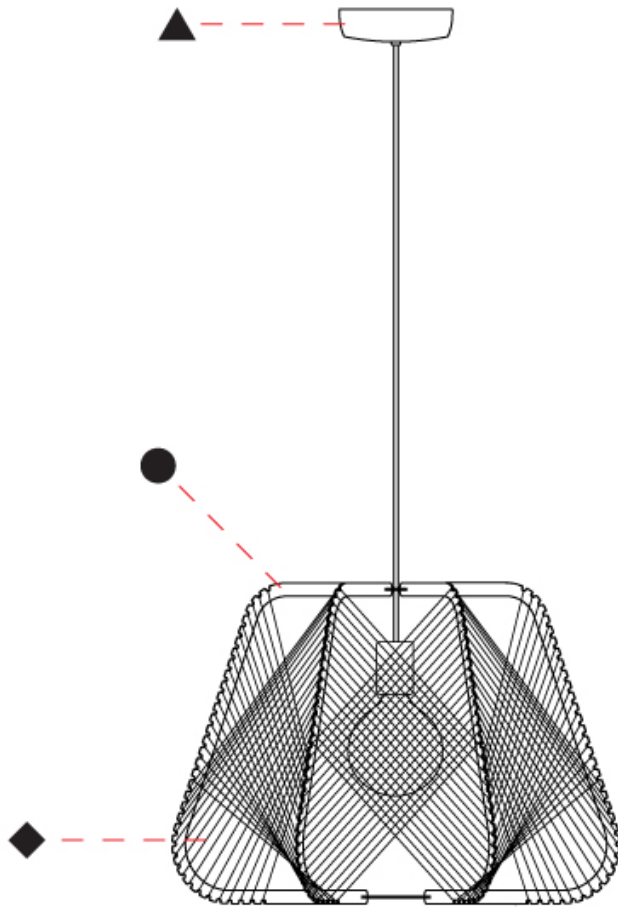

ONNA SUSPENSION

D111184-

PROJECT

TYPE

SPECIFIER

QUANTITY

DATE

D