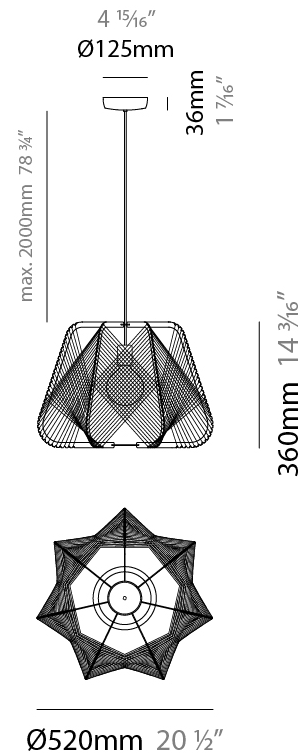

PROJECT	
TYPE	
SPECIFIER	
QUANTITY	
DATE	

ONNA SUSPENSION

D111184-

base number	Finish Options	Finish Options	Finish Options

1. To build a product code in our configurator select the specify button on the base model # product page
2. To build a manual product code on this datasheet choose from the options listed below in blue font and add the suffix to the base model #

GENERAL

Series: Onna
Brand: Ole
Division: Design
Mounting Type: Suspension
Mounting Location: Ceiling
Subcategory: Pendant

PHYSICAL

Shape: Abstract
Diameter (mm): 520
Diameter (in): 20 1/2
Height (mm): 360
Height (in): 14 3/16
Max. Overall Height (mm): 2360
Max. Overall Height (in): 95 15/16
Light Distribution: Omnidirectional
Fixture Finish: BEI / BLK / BLU / COG / DGN / GRY / MRN / MOC / MUS / OLV / SIL / STN / TER / WHI
Holder Finish: MWH/MBK/CHR/SNI
Accent Finish: MWH / MBK
Fixture Material: Fabric Cord / Metal
Cable Details: 2000mm/78 3/4" Transparent Cable

ELECTRICAL

Number of Lamps: 1
Lamp Type: LED Retrofit
Bulb Included: Bulb Not Included
Max. Wattage Per Lamp (W): 20
Lamp Base: E26
Input Voltage (V): 120
Upon Request: 277Vac / GU24

LED

OPTICAL

RATINGS AND CERTIFICATIONS

Certified By: Certified for North American Standards
IP rating: IP20