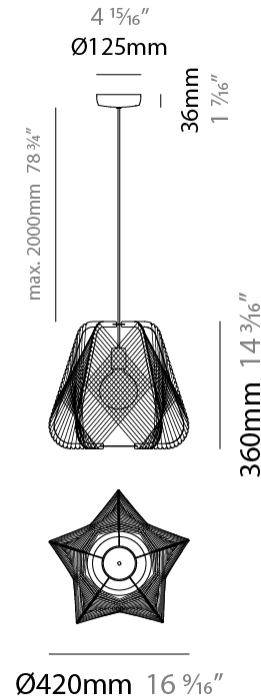

ONNA SUSPENSION

D111183-

base number   Finish Options   Finish Options   Finish Options

1. To build a product code in our configurator select the specify button on the base model # product page
2. To build a manual product code on this datasheet choose from the options listed below in blue font and add the suffix to the base model #

GENERAL

Series: Onna
Partner: Ole
Division: Design
Installation: Suspension
Product Type: Pendant
Mounting Location: Ceiling

PHYSICAL

Shape: Abstract
Diameter (mm): 420
Diameter (in): 16 ³/₁₆
Height (mm): 360
Height (in): 14 ³/₁₆
Max. Overall Height (mm): 2360
Max. Overall Height (in): 95 ¹⁵/₁₆
Fixture Finish: BEI / BLK / BLU / COG / DGN / GRY / MRN / MOC / MUS / OLV / SIL / STN / TER / WHI
Holder Finish: MWH/MBK/CHR/SNI
Accent Finish: MWH / MBK
Fixture Material: Fabric Cord / Metal
Primary Material: Fabric - Recycled
Cable Details: 2000mm/78 3/4" Transparent Cable

ELECTRICAL

Number of Lamps: 1
Lamp Type: LED Retrofit
Lamp Shape: A19
Bulb Included: Bulb Not Included
Max. Wattage Per Lamp (W): 20
Lamp Base: E26
Input Voltage (V): 120
Upon Request: 277Vac / GU24

LED

OPTICAL

RATINGS AND CERTIFICATIONS

Certified By: Certified for North American Standards
IP rating: IP20

PROJECT
TYPE
SPECIFIER
QUANTITY
DATE