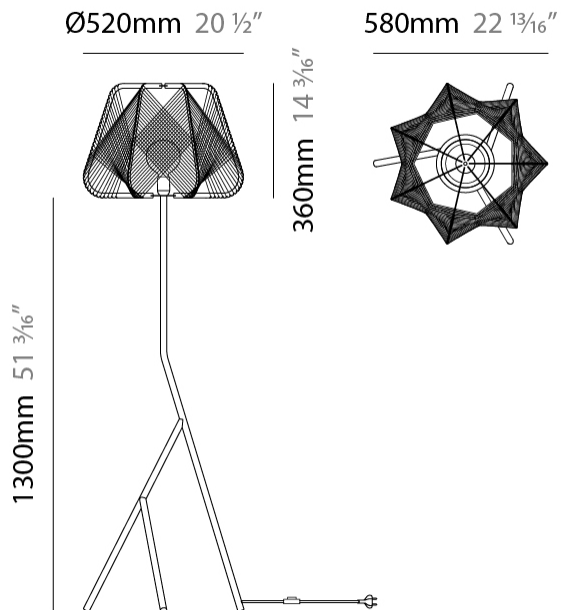

PROJECT
TYPE
SPECIFIER
QUANTITY
DATE

ONNA PORTABLE

D114025-

base number Finish
Options

1. To build a product code in our configurator select the specify button on the base model # product page
2. To build a manual product code on this datasheet choose from the options listed below in blue font and add the suffix to the base model #

GENERAL

Series: Onna
Partner: Ole
Division: Design
Installation: Portable
Product Type: Floor
Mounting Location: Floor

PHYSICAL

Shape: Abstract
Diameter (mm): 520
Diameter (in): 20 1/2
Height (mm): 1660
Height (in): 65 3/8
Fixture Finish: BEI / BLK / BLU / COG / DGN / GRY / MRN / MOC / MUS / OLV / SIL / STN / TER / WHI
Holder Finish: MBK
Accent Finish: MBK
Fixture Material: Fabric Cord / Metal
Primary Material: Fabric - Recycled
Cable Details: 100/100 Cord
Upon Request: Matte White Holder

ELECTRICAL

Number of Lamps: 1
Lamp Type: LED Retrofit
Lamp Shape: A19
Bulb Included: Bulb Not Included
Max. Wattage Per Lamp (W): 15
Lamp Base: E26
Input Voltage (V): 120
Upon Request: 277Vac / GU24

LED

OPTICAL

RATINGS AND CERTIFICATIONS

Certified By: Certified for North American Standards
IP rating: IP20