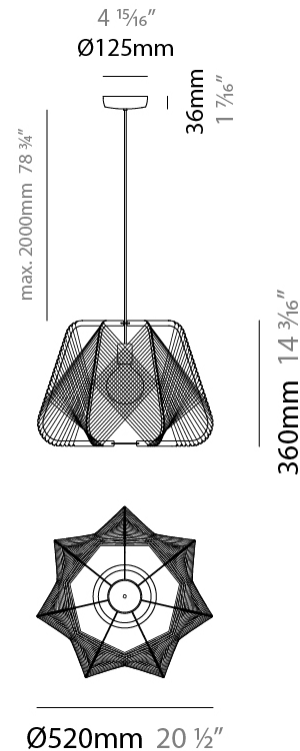

PROJECT	
TYPE	
SPECIFIER	
QUANTITY	
DATE	

ONNA SUSPENSION

D111184-

base number	Finish Options	Finish Options	Finish Options

1. To build a product code in our configurator select the specify button on the base model # product page
2. To build a manual product code on this datasheet choose from the options listed below in blue font and add the suffix to the base model #

GENERAL

Series: Onna
Brand: Ole
Division: Design
Mounting Type: Suspension
Mounting Location: Ceiling
Subcategory: Pendant

PHYSICAL

Shape: Abstract
Diameter (mm): 520
Diameter (in): 20 1/2
Height (mm): 360
Height (in): 14 3/16
Max. Overall Height (mm): 2360
Max. Overall Height (in): 95 15/16
Light Distribution: Omnidirectional
Fixture Finish: BEI / BLK / BLU / COG / DGN / GRY / MRN / MOC / MUS / OLV / SIL / STN / TER / WHI
Holder Finish: MWH/MBK/CHR/SNI
Accent Finish: MWH / MBK
Fixture Material: Fabric Cord / Metal
Cable Details: 2000mm/78 3/4" Transparent Cable

ELECTRICAL

Number of Lamps: 1
Lamp Type: LED Retrofit
Bulb Included: Bulb Not Included
Max. Wattage Per Lamp (W): 20
Lamp Base: E26
Input Voltage (V): 120
Upon Request: 277Vac / GU24

LED

OPTICAL

RATINGS AND CERTIFICATIONS

Certified By: Certified for North American Standards
IP rating: IP20