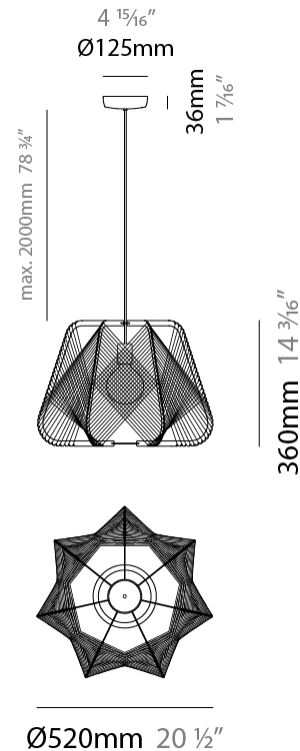

ONNA SUSPENSION

D111184-

base number   Finish Options   Finish Options   Finish Options

1. To build a product code in our configurator select the specify button on the base model # product page
2. To build a manual product code on this datasheet choose from the options listed below in blue font and add the suffix to the base model #

GENERAL

Series: Onna
Partner: Ole
Division: Design
Installation: Suspension
Product Type: Pendant
Mounting Location: Ceiling

PHYSICAL

Shape: Abstract
Diameter (mm): 520
Diameter (in): 20 1/2
Height (mm): 360
Height (in): 14 3/16
Max. Overall Height (mm): 2360
Max. Overall Height (in): 95 15/16
Fixture Finish: BEI / BLK / BLU / COG / DGN / GRY / MRN / MOC / MUS / OLV / SIL / STN / TER / WHI
Holder Finish: MWH/MBK/CHR/SNI
Accent Finish: MWH / MBK
Fixture Material: Fabric Cord / Metal
Primary Material: Fabric - Recycled
Cable Details: 2000mm/78 3/4" Transparent Cable

ELECTRICAL

Number of Lamps: 1
Lamp Type: LED Retrofit
Bulb Included: Bulb Not Included
Max. Wattage Per Lamp (W): 20
Lamp Base: E26
Input Voltage (V): 120
Upon Request: 277Vac / GU24

LED

OPTICAL

RATINGS AND CERTIFICATIONS

Certified By: Certified for North American Standards
IP rating: IP20

PROJECT
TYPE
SPECIFIER
QUANTITY
DATE