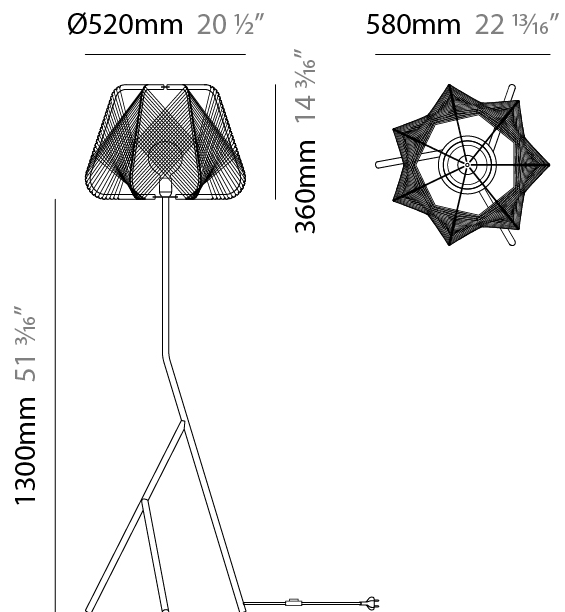

PROJECT	
TYPE	
SPECIFIER	
QUANTITY	
DATE	

ONNA PORTABLE

D114025-

base number	Finish Options	Finish Options

1. To build a product code in our configurator select the specify button on the base model # product page
2. To build a manual product code on this datasheet choose from the options listed below in blue font and add the suffix to the base model #

GENERAL

Series: Onna
Brand: Ole
Division: Design
Mounting Type: Portable
Mounting Location: Floor
Subcategory: Ambient

PHYSICAL

Shape: Abstract
Diameter (mm): 520
Diameter (in): 20 1/2
Height (mm): 1660
Height (in): 65 3/8
Light Distribution: Omnidirectional
Fixture Finish: BEI / BLK / BLU / COG / DGN / GRY / MRN / MOC / MUS / OLV / SIL / STN / TER / WHI
Holder Finish: MWH / MBK
Accent Finish: MWH / MBK
Fixture Material: Fabric Cord / Metal
Cable Details: 100/100 Cord

ELECTRICAL

Number of Lamps: 1
Lamp Type: LED Retrofit
Lamp Shape: A19
Bulb Included: Bulb Not Included
Max. Wattage Per Lamp (W): 15
Lamp Base: E26
Input Voltage (V): 120
Upon Request: 277Vac / GU24

LED

OPTICAL

RATINGS AND CERTIFICATIONS

Certified By: Certified for North American Standards
IP rating: IP20