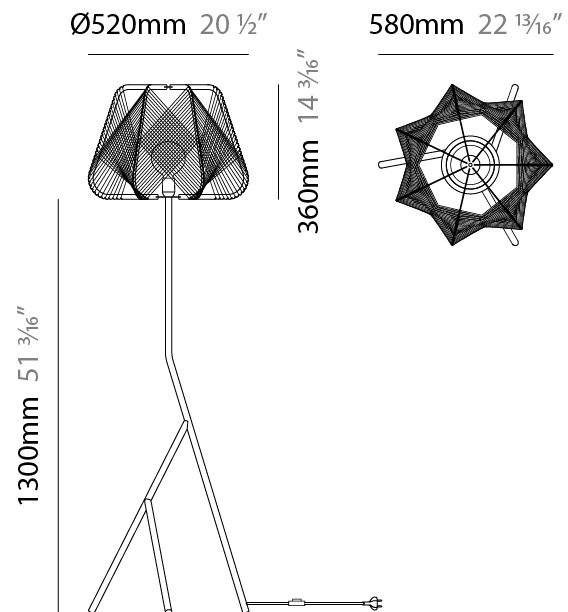

ONNA PORTABLE

D114025- -

base number   Finish Options   Finish Options

1. To build a product code in our configurator select the specify button on the base model # product page
2. To build a manual product code on this datasheet choose from the options listed below in blue font and add the suffix to the base model #

GENERAL

Series: Onna
Brand: Ole
Division: Design
Mounting Type: Portable
Mounting Location: Floor
Subcategory: Ambient

PHYSICAL

Shape: Abstract
Diameter (mm): 520
Diameter (in): 20 1/2
Height (mm): 1660
Height (in): 65 3/8
Light Distribution: Omnidirectional
Fixture Finish: BEI / BLK / BLU / COG / DGN / GRY / MRN / MOC / MUS / OLV / SIL / STN / TER / WHI
Holder Finish: MWH / MBK
Accent Finish: MWH / MBK
Fixture Material: Fabric Cord / Metal
Cable Details: 100/100 Cord

ELECTRICAL

Number of Lamps: 1
Lamp Type: LED Retrofit
Lamp Shape: A19
Bulb Included: Bulb Not Included
Max. Wattage Per Lamp (W): 15
Lamp Base: E26
Input Voltage (V): 120
Upon Request: 277Vac / GU24

LED

OPTICAL

RATINGS AND CERTIFICATIONS

Certified By: Certified for North American Standards
IP rating: IP20

PROJECT
TYPE
SPECIFIER
QUANTITY
DATE