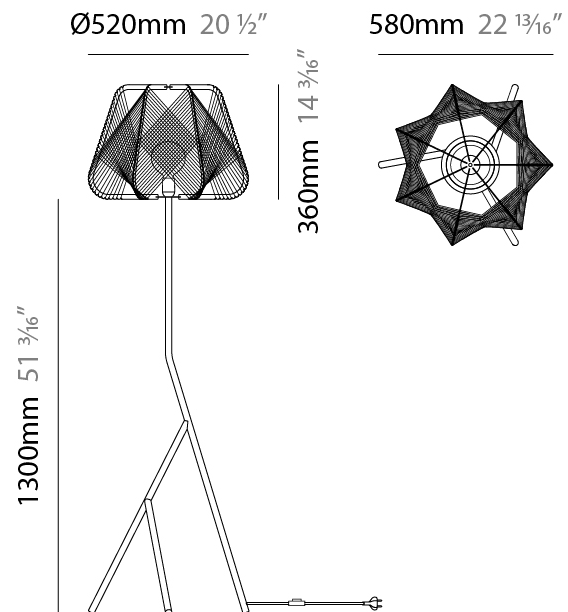

ONNA PORTABLE

D114025-

base number   Finish Options   -   Finish Options

1. To build a product code in our configurator select the specify button on the base model # product page
2. To build a manual product code on this datasheet choose from the options listed below in blue font and add the suffix to the base model #

GENERAL

Series: Onna
Brand: Ole
Division: Design
Mounting Type: Portable
Mounting Location: Floor
Subcategory: Ambient

PHYSICAL

Shape: Abstract
Diameter (mm): 520
Diameter (in): 20 1/2
Height (mm): 1660
Height (in): 65 3/8
Light Distribution: Omnidirectional
Fixture Finish: BEI / BLK / BLU / COG / DGN / GRY / MRN / MOC / MUS / OLV / SIL / STN / TER / WHI
Holder Finish: MWH / MBK
Accent Finish: MWH / MBK
Fixture Material: Fabric Cord / Metal
Cable Details: 100/100 Cord

ELECTRICAL

Number of Lamps: 1
Lamp Type: LED Retrofit
Lamp Shape: A19
Bulb Included: Bulb Not Included
Max. Wattage Per Lamp (W): 15
Lamp Base: E26
Input Voltage (V): 120
Upon Request: 277Vac / GU24

LED

OPTICAL

RATINGS AND CERTIFICATIONS

Certified By: Certified for North American Standards
IP rating: IP20

PROJECT
TYPE
SPECIFIER
QUANTITY
DATE