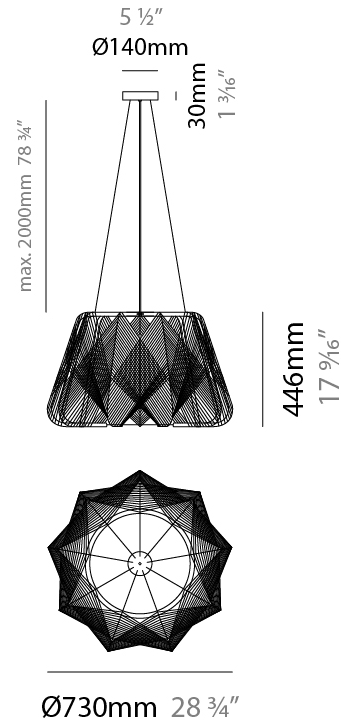

ONNA SUSPENSION

E111214-

base number   Finish Options   Finish Options   Finish Options

1. To build a product code in our configurator select the specify button on the base model # product page
2. To build a manual product code on this datasheet choose from the options listed below in blue font and add the suffix to the base model #

GENERAL

Series: Onna
Brand: Ole
Division: Exterior
Mounting Type: Suspension
Mounting Location: Ceiling
Subcategory: Pendant

PHYSICAL

Shape: Abstract
Diameter (mm): 730
Diameter (in): 28 ³/₄
Height (mm): 446
Height (in): 17 ⁹/₁₆
Max. Overall Height (mm): 2446
Max. Overall Height (in): 96 ⁵/₁₆
Light Distribution: Omnidirectional
Fixture Finish: BEI / BLK / BLU / COG / DGN / GRY / MRN / MOC / MUS / OLV / SIL / STN / TER / WHI
Holder Finish: MWH/MBK/CHR/SNI
Accent Finish: MWH / MBK
Fixture Material: Fabric Cord / Metal
Cable Details: 2000mm/78 3/4" Transparent Cable

ELECTRICAL

Number of Lamps: 1
Lamp Type: LED Retrofit
Bulb Included: Bulb Not Included
Max. Wattage Per Lamp (W): 20
Lamp Base: E26
Input Voltage (V): 120
Upon Request: 277Vac / GU24

LED

OPTICAL

RATINGS AND CERTIFICATIONS

Certified By: Certified for North American Standards
IP rating: IP66

PROJECT
TYPE
SPECIFIER
QUANTITY
DATE