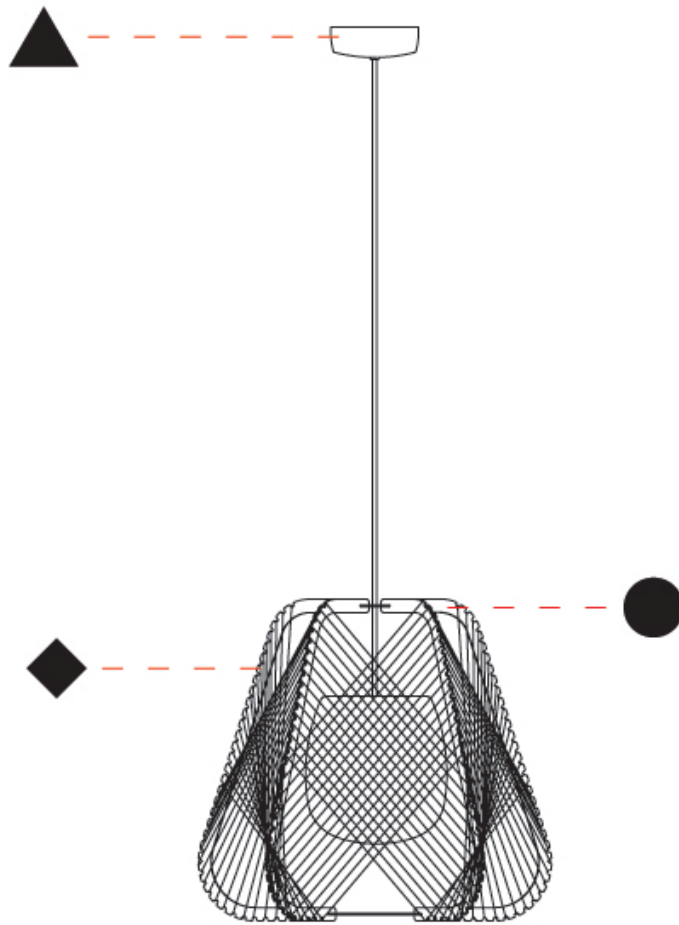

ONNA SUSPENSION

E111200-

PROJECT

TYPE

SPECIFIER

QUANTITY

DATE

E