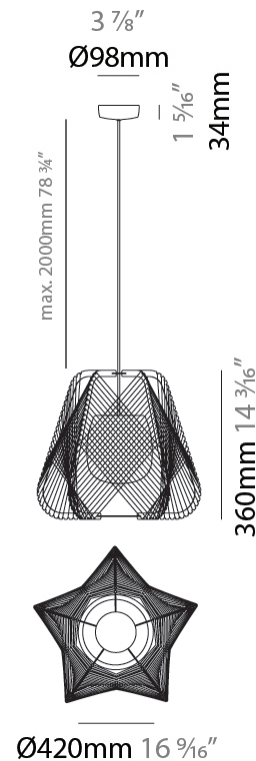

ONNA SUSPENSION

E111200-

base number   Finish Options   Finish Options   Finish Options

1. To build a product code in our configurator select the specify button on the base model # product page
2. To build a manual product code on this datasheet choose from the options listed below in blue font and add the suffix to the base model #

GENERAL

Series: Onna
Brand: Ole
Division: Exterior
Mounting Type: Suspension
Mounting Location: Ceiling
Subcategory: Pendant

PHYSICAL

Shape: Abstract
Diameter (mm): 420
Diameter (in): 16 ⁹/₁₆
Height (mm): 360
Height (in): 14 ³/₁₆
Max. Overall Height (mm): 2360
Max. Overall Height (in): 95 ¹⁵/₁₆
Light Distribution: Omnidirectional
Fixture Finish: BEI / BLK / BLU / COG / DGN / GRY / MRN / MOC / MUS / OLV / SIL / STN / TER / WHI
Holder Finish: WHI / BLK
Accent Finish: MWH / MBK
Fixture Material: Fabric Cord / Metal
Cable Details: 2,000mm/78 3/4" Transparent Cable

ELECTRICAL

Number of Lamps: 1
Lamp Type: LED Retrofit
Lamp Shape: A19
Bulb Included: Bulb Not Included
Max. Wattage Per Lamp (W): 15
Lamp Base: E26
Input Voltage (V): 120

LED

OPTICAL

RATINGS AND CERTIFICATIONS

Certified By: Certified for North American Standards
IP rating: IP66