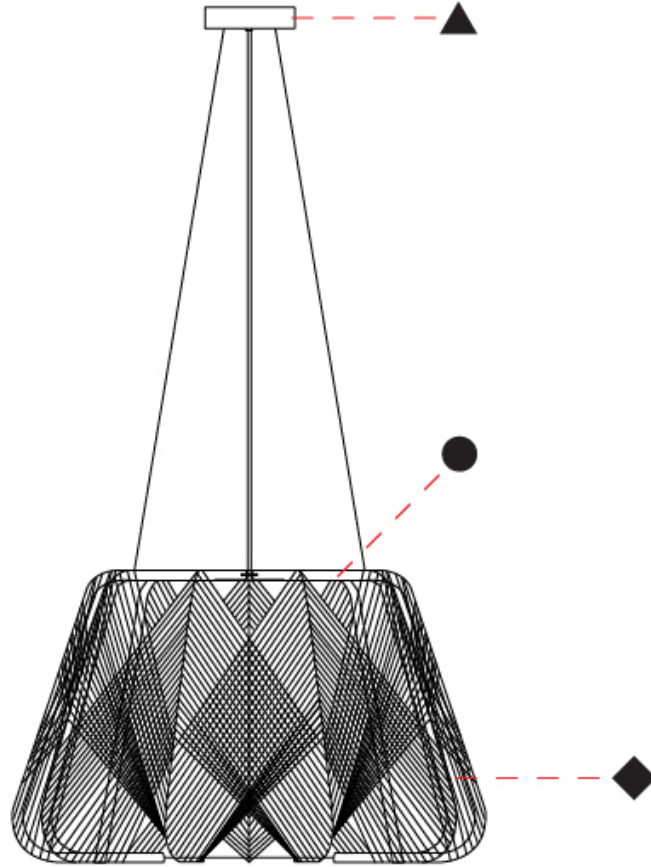

ONNA SUSPENSION

E11214-

PROJECT	_____
TYPE	_____
SPECIFIER	_____
QUANTITY	_____
DATE	_____

E