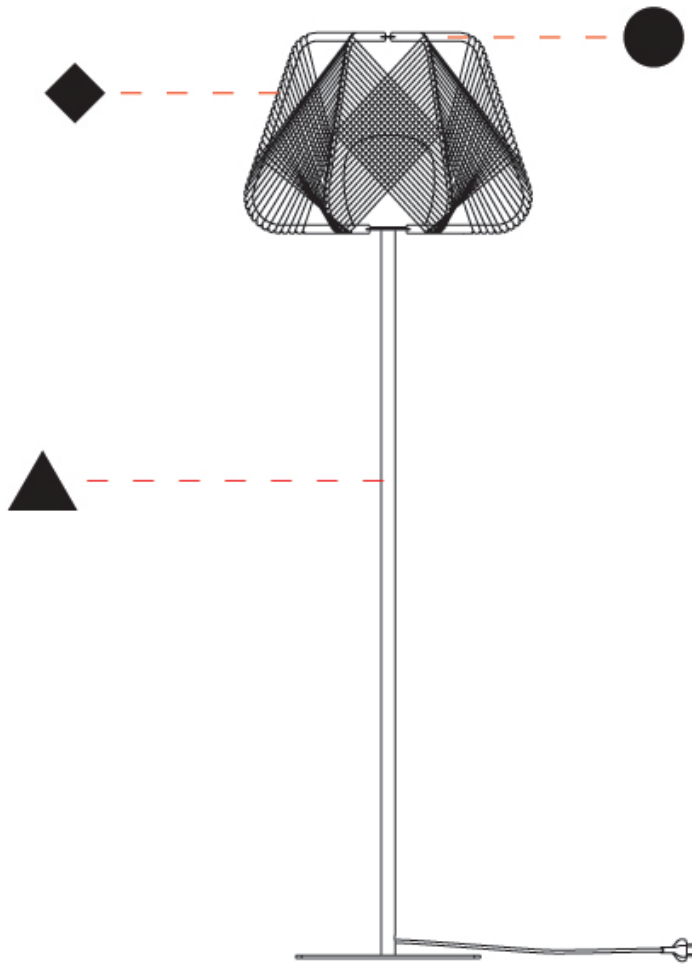

ONNA PORTABLE

E114035-

PROJECT

TYPE

SPECIFIER

QUANTITY

DATE

E