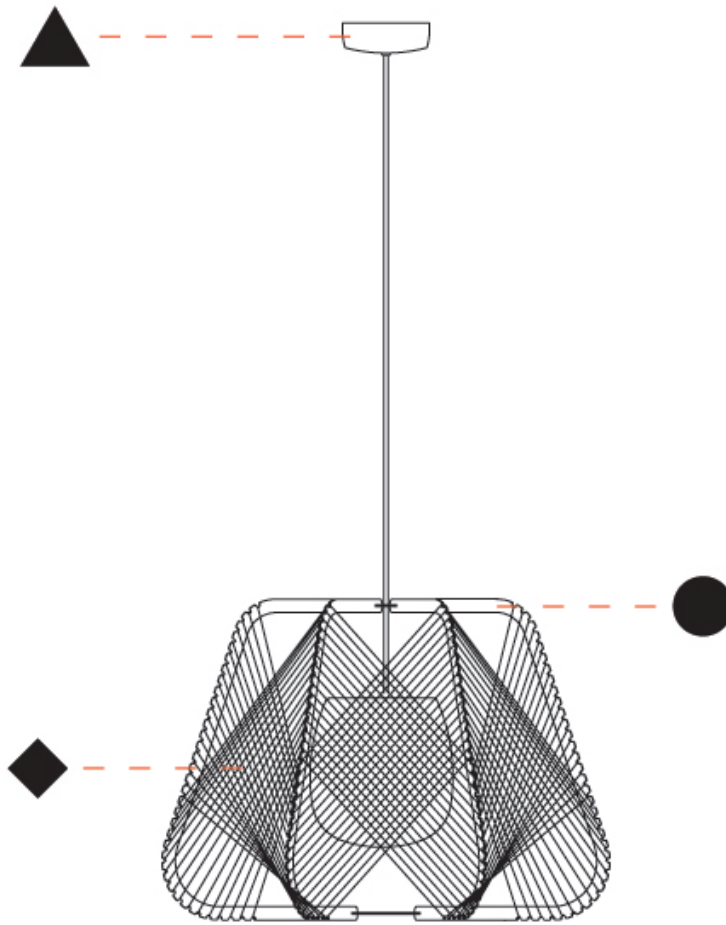

ONNA SUSPENSION

E111201-

PROJECT _____

TYPE _____

SPECIFIER _____

QUANTITY _____

DATE _____

E