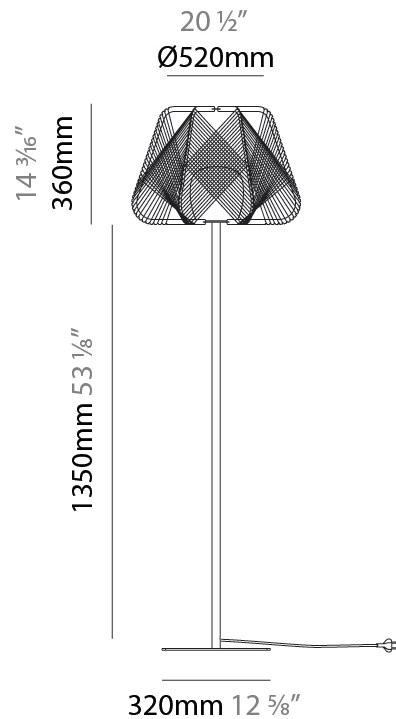

ONNA PORTABLE

E114035-

base number   Finish Options   Finish Options   Finish Options

1. To build a product code in our configurator select the specify button on the base model # product page
2. To build a manual product code on this datasheet choose from the options listed below in blue font and add the suffix to the base model #

GENERAL

Series: Onna
Brand: Ole
Division: Exterior
Mounting Type: Portable
Mounting Location: Floor
Subcategory: Ambient

PHYSICAL

Shape: Abstract
Diameter (mm): 520
Diameter (in): 20 ½
Height (mm): 1386
Height (in): 54 ¼
Light Distribution: Omnidirectional
Fixture Finish: BEI / BLK / BLU / COG / DGN / GRY / MRN / MOC / MUS / OLV / SIL / STN / TER / WHI
Holder Finish: WHI / BLK
Accent Finish: GBL / GWT
Fixture Material: Fabric Cord / Metal
Cable Details: 100/100 Cord

ELECTRICAL

Number of Lamps: 1
Lamp Type: LED Retrofit
Lamp Shape: A19
Bulb Included: Bulb Not Included
Max. Wattage Per Lamp (W): 15
Lamp Base: E26
Input Voltage (V): 120

LED

OPTICAL

RATINGS AND CERTIFICATIONS

Certified By: Certified for North American Standards
IP rating: IP66

PROJECT	
TYPE	
SPECIFIER	
QUANTITY	
DATE