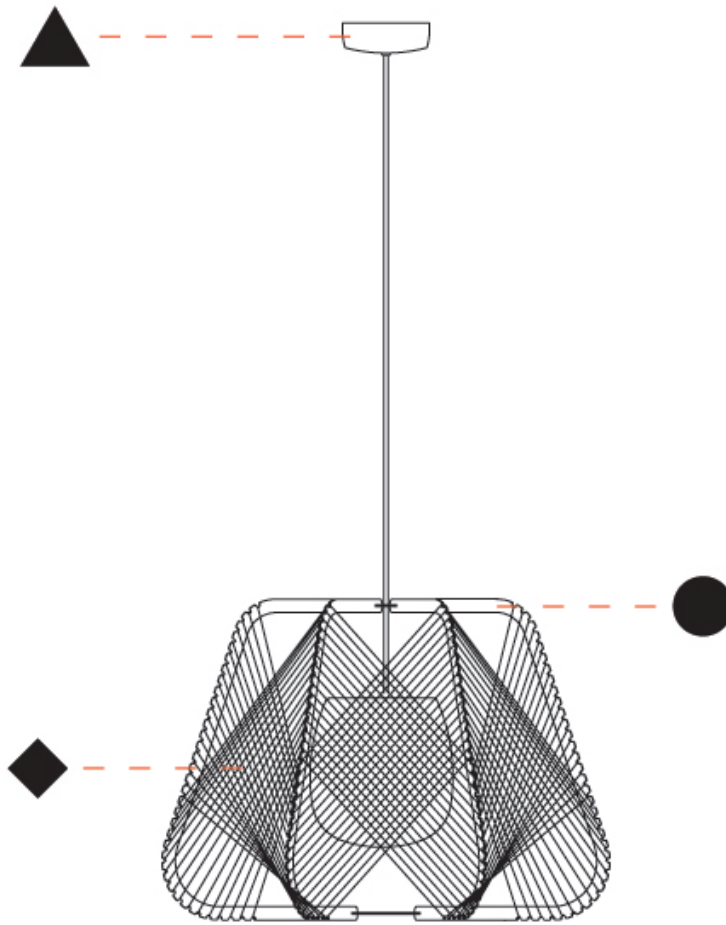

ONNA SUSPENSION

E111201-

PROJECT

TYPE

SPECIFIER

QUANTITY

DATE

E