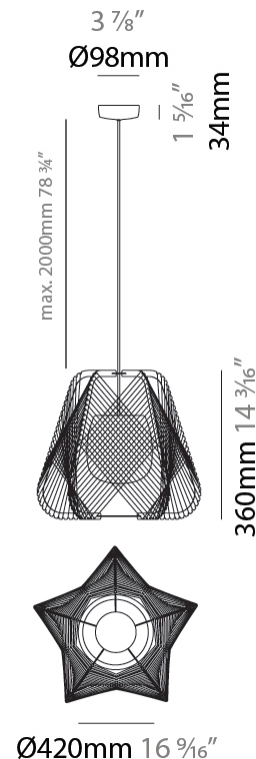

PROJECT	
TYPE	
SPECIFIER	
QUANTITY	
DATE	

ONNA SUSPENSION

E111200-

base number	Finish Options	Finish Options	Finish Options

1. To build a product code in our configurator select the specify button on the base model # product page
2. To build a manual product code on this datasheet choose from the options listed below in blue font and add the suffix to the base model #

GENERAL

Series: Onna
Brand: Ole
Division: Exterior
Mounting Type: Suspension
Mounting Location: Ceiling
Subcategory: Pendant

PHYSICAL

Shape: Abstract
Diameter (mm): 420
Diameter (in): 16 ⁹/₁₆
Height (mm): 360
Height (in): 14 ³/₁₆
Max. Overall Height (mm): 2360
Max. Overall Height (in): 95 ¹⁵/₁₆
Light Distribution: Omnidirectional
Fixture Finish: BEI / BLK / BLU / COG / DGN / GRY / MRN / MOC / MUS / OLV / SIL / STN / TER / WHI
Holder Finish: WHI / BLK
Accent Finish: MWH / MBK
Fixture Material: Fabric Cord / Metal
Cable Details: 2,000mm/78 3/4" Transparent Cable

ELECTRICAL

Number of Lamps: 1
Lamp Type: LED Retrofit
Lamp Shape: A19
Bulb Included: Bulb Not Included
Max. Wattage Per Lamp (W): 15
Lamp Base: E26
Input Voltage (V): 120

LED

OPTICAL

RATINGS AND CERTIFICATIONS

Certified By: Certified for North American Standards
IP rating: IP66