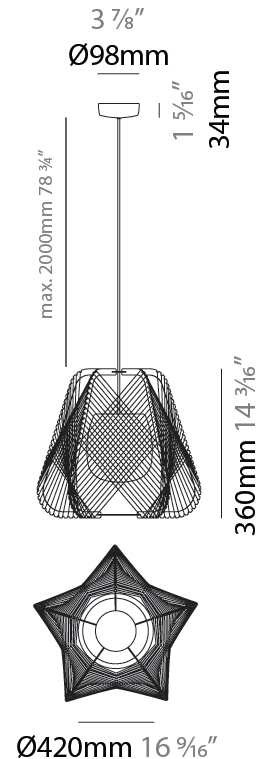

PROJECT	
TYPE	
SPECIFIER	
QUANTITY	
DATE	

ONNA SUSPENSION

E111200-

base number   Finish
Options

1. To build a product code in our configurator select the specify button on the base model # product page
2. To build a manual product code on this datasheet choose from the options listed below in blue font and add the suffix to the base model #

GENERAL

Series: Onna
Partner: Ole
Division: Exterior
Installation: Suspension
Product Type: Pendant
Mounting Location: Ceiling

PHYSICAL

Shape: Abstract
Diameter (mm): 420
Diameter (in): 16 ⁹/₁₆
Height (mm): 360
Height (in): 14 ³/₁₆
Max. Overall Height (mm): 2360
Max. Overall Height (in): 95 ¹⁵/₁₆
Fixture Finish: BEI / BLK / BLU / COG / DGN / GRY / MRN / MOC / MUS / OLV / SIL / STN / TER / WHI
Holder Finish: BLK
Accent Finish: MBK
Fixture Material: Fabric Cord / Metal
Primary Material: Fabric - Recycled
Cable Details: 2000mm/78 3/4" Transparent Cable
Upon Request: Matte White Holder

ELECTRICAL

Number of Lamps: 1
Lamp Type: LED Retrofit
Lamp Shape: A19
Bulb Included: Bulb Not Included
Max. Wattage Per Lamp (W): 15
Lamp Base: E26
Input Voltage (V): 120

LED

OPTICAL

RATINGS AND CERTIFICATIONS

Certified By: Certified for North American Standards
IP rating: IP66