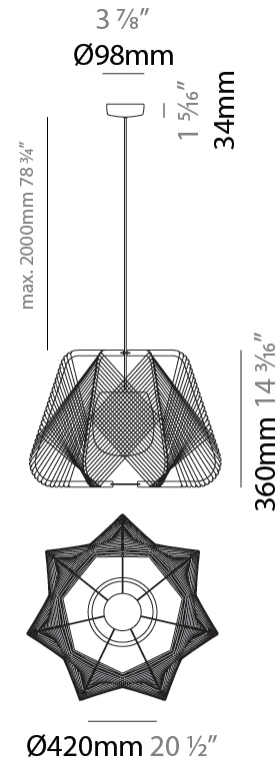

GENERAL

Series: Onna
 Partner: Ole
 Division: Exterior
 Installation: Suspension
 Product Type: Pendant
 Mounting Location: Ceiling

PHYSICAL

Shape: Abstract
 Diameter (mm): 420
 Diameter (in): 16 ⁹/₁₆
 Height (mm): 360
 Height (in): 14 ³/₁₆
 Max. Overall Height (mm): 2360
 Max. Overall Height (in): 95 ¹⁵/₁₆
 Fixture Finish: BEI / BLK / BLU / COG / DGN / GRY / MRN / MOC / MUS / OLV / SIL / STN / TER / WHI
 Holder Finish: BLK
 Accent Finish: MBK
 Fixture Material: Fabric Cord / Metal
 Primary Material: Fabric - Recycled
 Cable Details: 2000mm/78 3/4" Transparent Cable
 Upon Request: Matte White Holder

ELECTRICAL

Number of Lamps: 1
 Lamp Type: LED Retrofit
 Lamp Shape: A19
 Bulb Included: Bulb Not Included
 Max. Wattage Per Lamp (W): 15
 Lamp Base: E26
 Input Voltage (V): 120

LED

OPTICAL

RATINGS AND CERTIFICATIONS

GENERAL

Series: Onna
 Partner: Ole
 Division: Exterior
 Installation: Suspension
 Product Type: Pendant
 Mounting Location: Ceiling

PHYSICAL

Shape: Abstract
 Diameter (mm): 520
 Diameter (in): 20 1/2
 Height (mm): 360
 Height (in): 14 3/16
 Max. Overall Height (mm): 2360
 Max. Overall Height (in): 95 15/16
 Fixture Finish: BEI / BLK / BLU / COG / DGN / GRY / MRN / MOC / MUS / OLV / SIL / STN / TER / WHI
 Holder Finish: BLK
 Accent Finish: MBK
 Fixture Material: Fabric Cord / Metal
 Primary Material: Fabric - Recycled
 Cable Details: 2000mm/78 3/4" Transparent Cable
 Upon Request: Matte White Holder

ELECTRICAL

Number of Lamps: 1
 Lamp Type: LED Retrofit
 Bulb Included: Bulb Not Included
 Max. Wattage Per Lamp (W): 15
 Lamp Base: E26
 Input Voltage (V): 120

LED

OPTICAL

RATINGS AND CERTIFICATIONS

Certified By: Certified for North American Standards
 IP rating: IP66