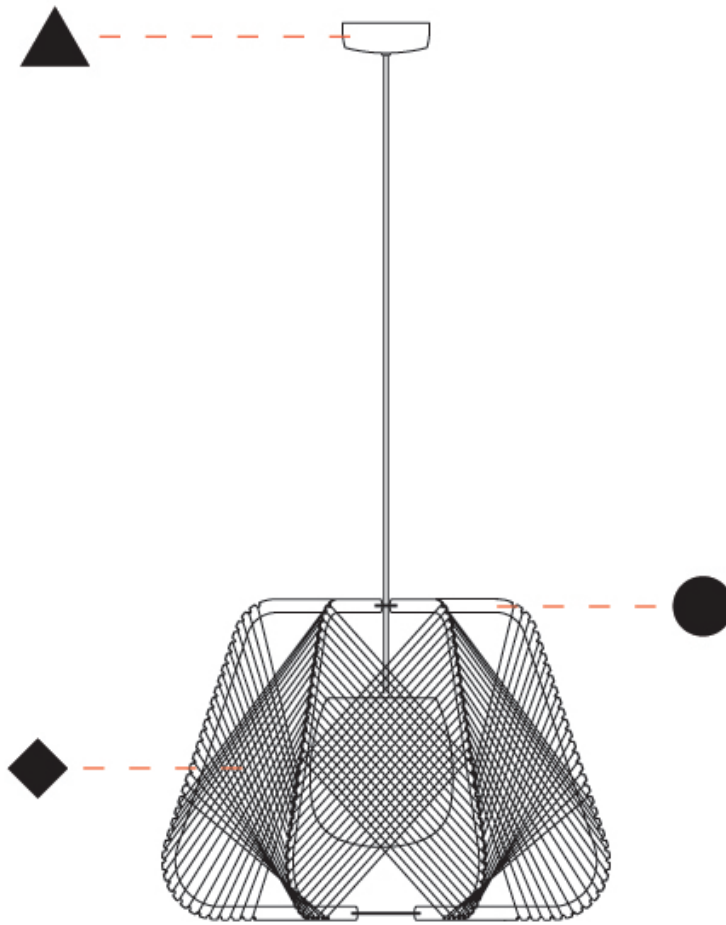

ONNA SUSPENSION

E111201-

PROJECT

TYPE

SPECIFIER

QUANTITY

DATE