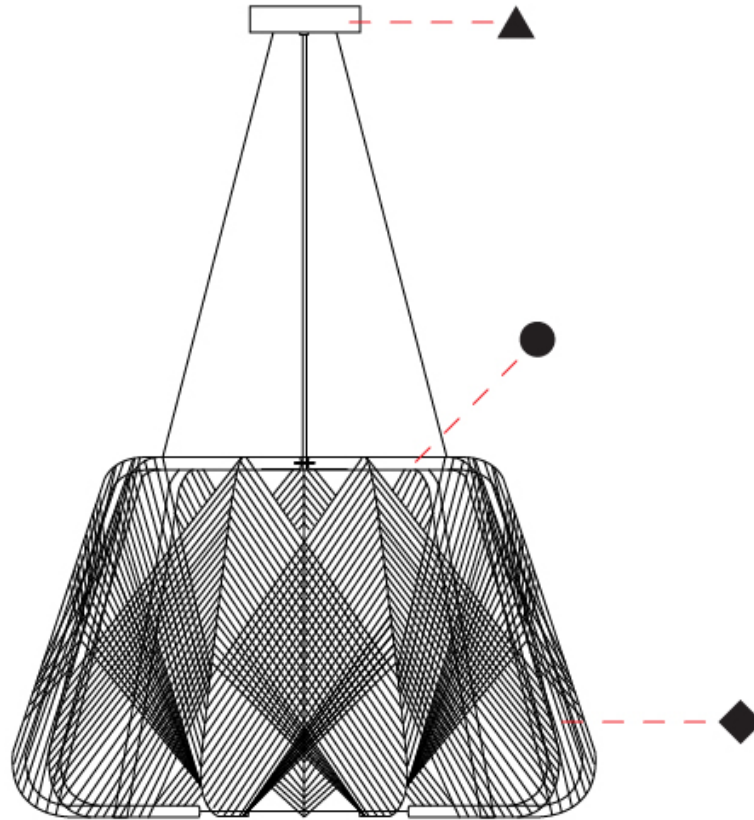

ONNA SUSPENSION

E111215-

PROJECT	_____
TYPE	_____
SPECIFIER	_____
QUANTITY	_____
DATE	_____

E