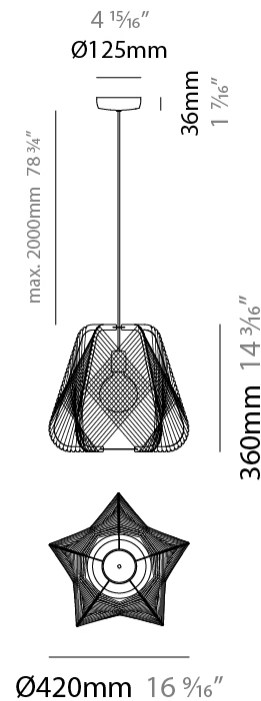

ONNA SUSPENSION

D111183-

base number   Finish Options   Finish Options   Finish Options

1. To build a product code in our configurator select the specify button on the base model # product page
2. To build a manual product code on this datasheet choose from the options listed below in blue font and add the suffix to the base model #

GENERAL

Series: Onna
Partner: Ole
Division: Design
Installation: Suspension
Product Type: Pendant
Mounting Location: Ceiling

PHYSICAL

Shape: Abstract
Diameter (mm): 420
Diameter (in): 16 ⁹/₁₆
Height (mm): 360
Height (in): 14 ³/₁₆
Max. Overall Height (mm): 2360
Max. Overall Height (in): 95 ¹⁵/₁₆
Fixture Finish: BEI / BLK / BLU / COG / DGN / GRY / MRN / MOC / MUS / OLV / SIL / STN / TER / WHI
Holder Finish: MWH/MBK/CHR/SNI
Accent Finish: MWH / MBK
Fixture Material: Fabric Cord / Metal
Primary Material: Fabric - Recycled
Cable Details: 2000mm/78 3/4" Transparent Cable

ELECTRICAL

Number of Lamps: 1
Lamp Type: LED Retrofit
Lamp Shape: A19
Bulb Included: Bulb Not Included
Max. Wattage Per Lamp (W): 20
Lamp Base: E26
Input Voltage (V): 120
Upon Request: 277Vac / GU24

LED

OPTICAL

RATINGS AND CERTIFICATIONS

Certified By: Certified for North American Standards
IP rating: IP20

PROJECT
TYPE
SPECIFIER
QUANTITY
DATE