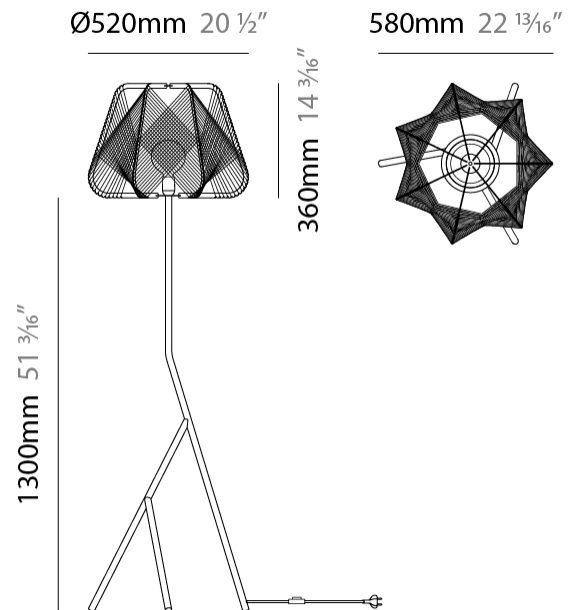

PROJECT	_____
TYPE	_____
SPECIFIER	_____
QUANTITY	_____
DATE	_____

ONNA PORTABLE

D114025-

base number   Finish
Options

1. To build a product code in our configurator select the specify button on the base model # product page
2. To build a manual product code on this datasheet choose from the options listed below in blue font and add the suffix to the base model #

GENERAL

Series: Onna _____
Partner: Ole _____
Division: Design _____
Installation: Portable _____
Product Type: Floor _____
Mounting Location: Floor _____

PHYSICAL

Shape: Abstract _____
Diameter (mm): 520 _____
Diameter (in): 20 ½ _____
Height (mm): 1660 _____
Height (in): 65 ⅜ _____
Fixture Finish: BEI / BLK / BLU / COG / DGN / GRY / MRN / MOC / MUS / OLV / SIL / STN / TER / WHI _____
Holder Finish: MBK _____
Accent Finish: MBK _____
Fixture Material: Fabric Cord / Metal _____
Primary Material: Fabric - Recycled _____
Cable Details: 100/100 Cord _____
Upon Request: Matte White Holder _____

ELECTRICAL

Number of Lamps: 1 _____
Lamp Type: LED Retrofit _____
Lamp Shape: A19 _____
Bulb Included: Bulb Not Included _____
Max. Wattage Per Lamp (W): 15 _____
Lamp Base: E26 _____
Input Voltage (V): 120 _____
Upon Request: 277Vac / GU24 _____

LED

OPTICAL

RATINGS AND CERTIFICATIONS

Certified By: Certified for North American Standards _____
IP rating: IP20 _____