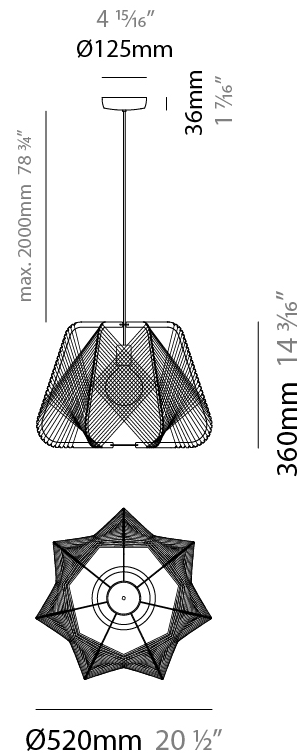

PROJECT	
TYPE	
SPECIFIER	
QUANTITY	
DATE	

ONNA SUSPENSION

D111184-

base number	Finish Options	Finish Options	Finish Options

1. To build a product code in our configurator select the specify button on the base model # product page
2. To build a manual product code on this datasheet choose from the options listed below in blue font and add the suffix to the base model #

GENERAL

Series: Onna
Partner: Ole
Division: Design
Installation: Suspension
Product Type: Pendant
Mounting Location: Ceiling

PHYSICAL

Shape: Abstract
Diameter (mm): 520
Diameter (in): 20 1/2
Height (mm): 360
Height (in): 14 3/16
Max. Overall Height (mm): 2360
Max. Overall Height (in): 95 15/16
Fixture Finish: BEI / BLK / BLU / COG / DGN / GRY / MRN / MOC / MUS / OLV / SIL / STN / TER / WHI
Holder Finish: MWH/MBK/CHR/SNI
Accent Finish: MWH / MBK
Fixture Material: Fabric Cord / Metal
Primary Material: Fabric - Recycled
Cable Details: 2000mm/78 3/4" Transparent Cable

ELECTRICAL

Number of Lamps: 1
Lamp Type: LED Retrofit
Bulb Included: Bulb Not Included
Max. Wattage Per Lamp (W): 20
Lamp Base: E26
Input Voltage (V): 120
Upon Request: 277Vac / GU24

LED

OPTICAL

RATINGS AND CERTIFICATIONS

Certified By: Certified for North American Standards
IP rating: IP20