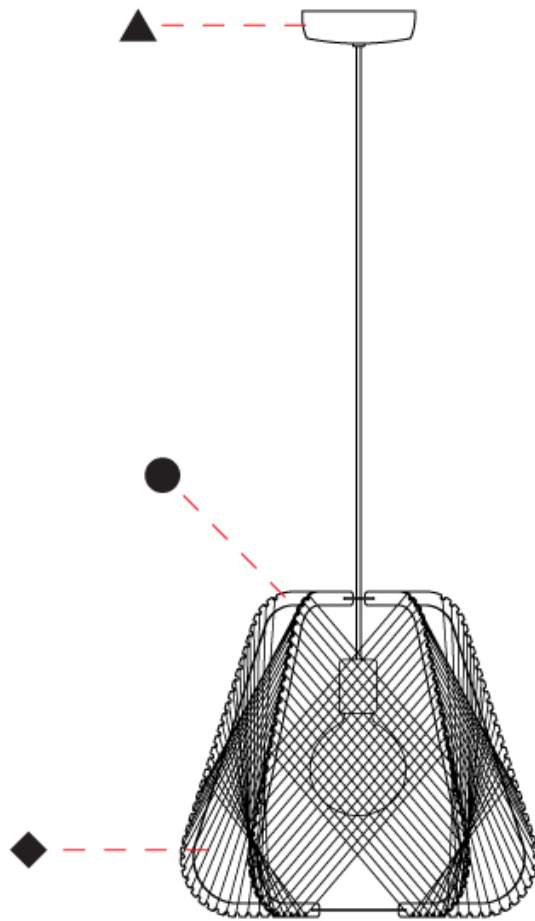

ONNA SUSPENSION

D111183-

PROJECT

TYPE

SPECIFIER

QUANTITY

DATE

D