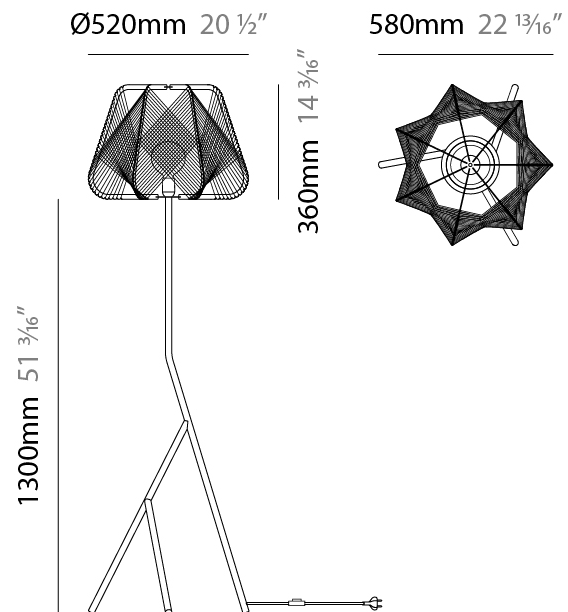

ONNA PORTABLE

D114025-

base number   Finish Options   -   Finish Options

1. To build a product code in our configurator select the specify button on the base model # product page
2. To build a manual product code on this datasheet choose from the options listed below in blue font and add the suffix to the base model #

GENERAL

Series: Onna
Brand: Ole
Division: Design
Mounting Type: Portable
Mounting Location: Floor
Subcategory: Ambient

PHYSICAL

Shape: Abstract
Diameter (mm): 520
Diameter (in): 20 1/2
Height (mm): 1660
Height (in): 65 3/8
Light Distribution: Omnidirectional
Fixture Finish: BEI / BLK / BLU / COG / DGN / GRY / MRN / MOC / MUS / OLV / SIL / STN / TER / WHI
Holder Finish: MWH / MBK
Accent Finish: MWH / MBK
Fixture Material: Fabric Cord / Metal
Cable Details: 100/100 Cord

ELECTRICAL

Number of Lamps: 1
Lamp Type: LED Retrofit
Lamp Shape: A19
Bulb Included: Bulb Not Included
Max. Wattage Per Lamp (W): 15
Lamp Base: E26
Input Voltage (V): 120
Upon Request: 277Vac / GU24

LED

OPTICAL

RATINGS AND CERTIFICATIONS

Certified By: Certified for North American Standards
IP rating: IP20

PROJECT _____
TYPE _____
SPECIFIER _____
QUANTITY _____
DATE _____