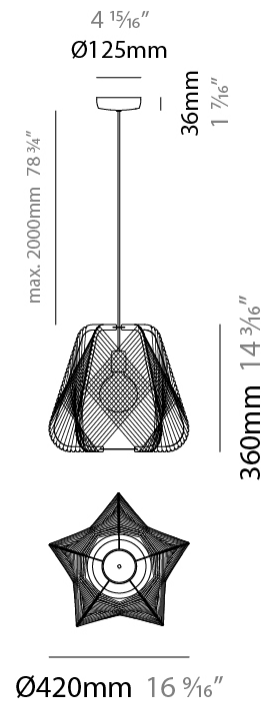

ONNA SUSPENSION

D111183-

base number   Finish Options   Finish Options   Finish Options

1. To build a product code in our configurator select the specify button on the base model # product page
2. To build a manual product code on this datasheet choose from the options listed below in blue font and add the suffix to the base model #

GENERAL

Series: Onna
Partner: Ole
Division: Design
Installation: Suspension
Product Type: Pendant
Mounting Location: Ceiling

PHYSICAL

Shape: Abstract
Diameter (mm): 420
Diameter (in): 16 ⁹/₁₆
Height (mm): 360
Height (in): 14 ³/₁₆
Max. Overall Height (mm): 2360
Max. Overall Height (in): 95 ¹⁵/₁₆
Fixture Finish: BEI / BLK / BLU / COG / DGN / GRY / MRN / MOC / MUS / OLV / SIL / STN / TER / WHI
Holder Finish: MWH/MBK/CHR/SNI
Accent Finish: MWH / MBK
Fixture Material: Fabric Cord / Metal
Primary Material: Fabric - Recycled
Cable Details: 2000mm/78 3/4" Transparent Cable

ELECTRICAL

Number of Lamps: 1
Lamp Type: LED Retrofit
Lamp Shape: A19
Bulb Included: Bulb Not Included
Max. Wattage Per Lamp (W): 20
Lamp Base: E26
Input Voltage (V): 120
Upon Request: 277Vac / GU24

LED

OPTICAL

RATINGS AND CERTIFICATIONS

Certified By: Certified for North American Standards
IP rating: IP20