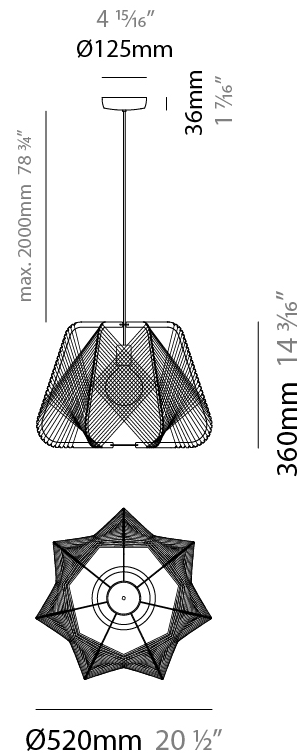

PROJECT	_____
TYPE	_____
SPECIFIER	_____
QUANTITY	_____
DATE	_____

ONNA SUSPENSION

D111184-

base number	Finish Options	Finish Options	Finish Options

1. To build a product code in our configurator select the specify button on the base model # product page
2. To build a manual product code on this datasheet choose from the options listed below in blue font and add the suffix to the base model #

GENERAL

Series: Onna
Partner: Ole
Division: Design
Installation: Suspension
Product Type: Pendant
Mounting Location: Ceiling

PHYSICAL

Shape: Abstract
Diameter (mm): 520
Diameter (in): 20 1/2
Height (mm): 360
Height (in): 14 3/16
Max. Overall Height (mm): 2360
Max. Overall Height (in): 95 15/16
Fixture Finish: BEI / BLK / BLU / COG / DGN / GRY / MRN / MOC / MUS / OLV / SIL / STN / TER / WHI
Holder Finish: MWH/MBK/CHR/SNI
Accent Finish: MWH / MBK
Fixture Material: Fabric Cord / Metal
Primary Material: Fabric - Recycled
Cable Details: 2000mm/78 3/4" Transparent Cable

ELECTRICAL

Number of Lamps: 1
Lamp Type: LED Retrofit
Bulb Included: Bulb Not Included
Max. Wattage Per Lamp (W): 20
Lamp Base: E26
Input Voltage (V): 120
Upon Request: 277Vac / GU24

LED

OPTICAL

RATINGS AND CERTIFICATIONS

Certified By: Certified for North American Standards
IP rating: IP20