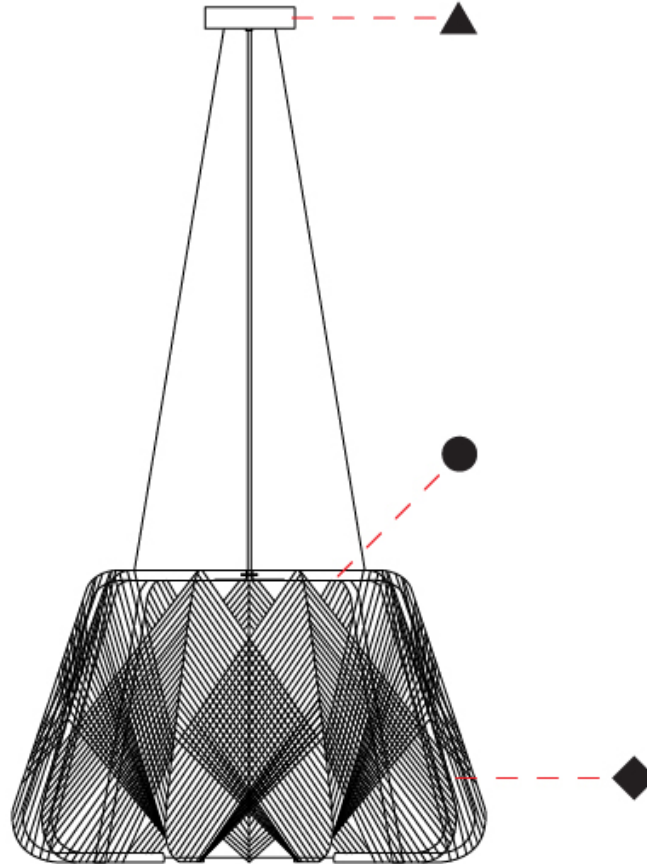

ONNA SUSPENSION

E11214-

PROJECT _____

TYPE _____

SPECIFIER _____

QUANTITY _____

DATE _____

E