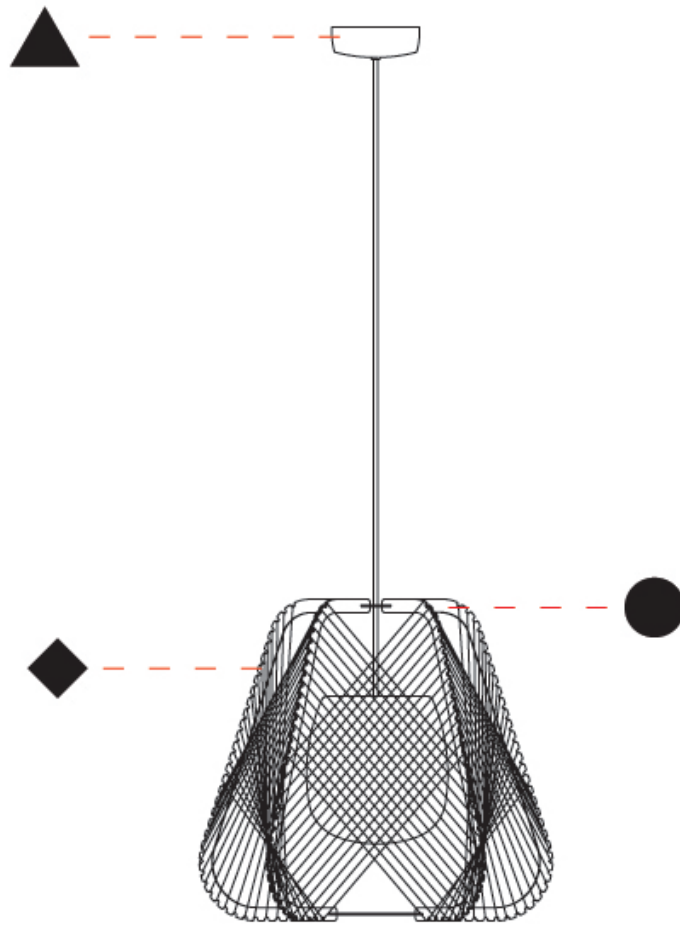

ONNA SUSPENSION

E111200-

PROJECT

TYPE

SPECIFIER

QUANTITY

DATE