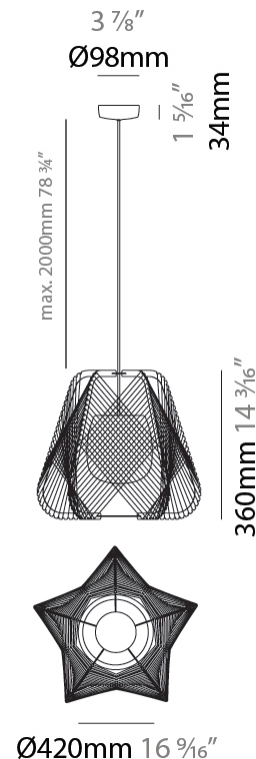

PROJECT	_____
TYPE	_____
SPECIFIER	_____
QUANTITY	_____
DATE	_____

ONNA SUSPENSION

E111200-

base number	Finish Options	Finish Options	Finish Options

1. To build a product code in our configurator select the specify button on the base model # product page
2. To build a manual product code on this datasheet choose from the options listed below in blue font and add the suffix to the base model #

GENERAL

Series: Onna
Brand: Ole
Division: Exterior
Mounting Type: Suspension
Mounting Location: Ceiling
Subcategory: Pendant

PHYSICAL

Shape: Abstract
Diameter (mm): 420
Diameter (in): 16 ⁹/₁₆
Height (mm): 360
Height (in): 14 ³/₁₆
Max. Overall Height (mm): 2360
Max. Overall Height (in): 95 ¹⁵/₁₆
Light Distribution: Omnidirectional
Fixture Finish: BEI / BLK / BLU / COG / DGN / GRY / MRN / MOC / MUS / OLV / SIL / STN / TER / WHI
Holder Finish: WHI / BLK
Accent Finish: MWH / MBK
Fixture Material: Fabric Cord / Metal
Cable Details: 2,000mm/78 3/4" Transparent Cable

ELECTRICAL

Number of Lamps: 1
Lamp Type: LED Retrofit
Lamp Shape: A19
Bulb Included: Bulb Not Included
Max. Wattage Per Lamp (W): 15
Lamp Base: E26
Input Voltage (V): 120

LED

OPTICAL

RATINGS AND CERTIFICATIONS

Certified By: Certified for North American Standards
IP rating: IP66