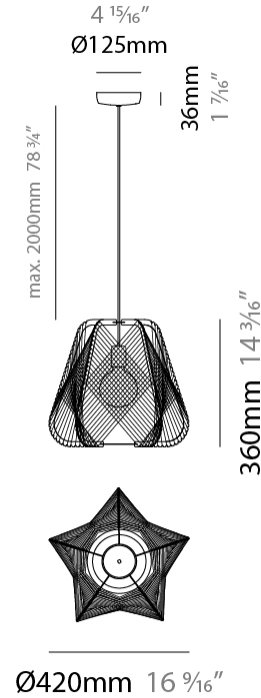

ONNA SUSPENSION

D111183-

base number   Finish Options   Finish Options   Finish Options

1. To build a product code in our configurator select the specify button on the base model # product page
2. To build a manual product code on this datasheet choose from the options listed below in blue font and add the suffix to the base model #

GENERAL

Series: Onna
Brand: Ole
Division: Design
Mounting Type: Suspension
Mounting Location: Ceiling
Subcategory: Pendant

PHYSICAL

Shape: Abstract
Diameter (mm): 420
Diameter (in): 16 ⁹/₁₆
Height (mm): 360
Height (in): 14 ³/₁₆
Max. Overall Height (mm): 2360
Max. Overall Height (in): 95 ¹⁵/₁₆
Light Distribution: Omnidirectional
Fixture Finish: BEI / BLK / BLU / COG / DGN / GRY / MRN / MOC / MUS / OLV / SIL / STN / TER / WHI
Holder Finish: MWH/MBK/CHR/SNI
Accent Finish: MWH / MBK
Fixture Material: Fabric Cord / Metal
Cable Details: 2000mm/78 3/4" Transparent Cable

ELECTRICAL

Number of Lamps: 1
Lamp Type: LED Retrofit
Lamp Shape: A19
Bulb Included: Bulb Not Included
Max. Wattage Per Lamp (W): 20
Lamp Base: E26
Input Voltage (V): 120
Upon Request: 277Vac / GU24

LED

OPTICAL

RATINGS AND CERTIFICATIONS

Certified By: Certified for North American Standards
IP rating: IP20