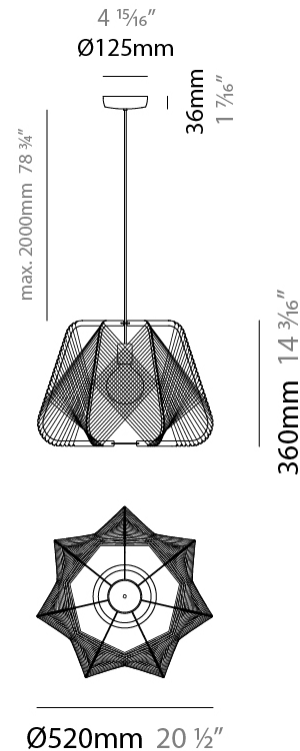

ONNA SUSPENSION

D111184-

base number   Finish Options   Finish Options   Finish Options

1. To build a product code in our configurator select the specify button on the base model # product page
2. To build a manual product code on this datasheet choose from the options listed below in blue font and add the suffix to the base model #

GENERAL

Series: Onna
Brand: Ole
Division: Design
Mounting Type: Suspension
Mounting Location: Ceiling
Subcategory: Pendant

PHYSICAL

Shape: Abstract
Diameter (mm): 520
Diameter (in): 20 1/2
Height (mm): 360
Height (in): 14 3/16
Max. Overall Height (mm): 2360
Max. Overall Height (in): 95 15/16
Light Distribution: Omnidirectional
Fixture Finish: BEI / BLK / BLU / COG / DGN / GRY / MRN / MOC / MUS / OLV / SIL / STN / TER / WHI
Holder Finish: MWH/MBK/CHR/SNI
Accent Finish: MWH / MBK
Fixture Material: Fabric Cord / Metal
Cable Details: 2000mm/78 3/4" Transparent Cable

ELECTRICAL

Number of Lamps: 1
Lamp Type: LED Retrofit
Bulb Included: Bulb Not Included
Max. Wattage Per Lamp (W): 20
Lamp Base: E26
Input Voltage (V): 120
Upon Request: 277Vac / GU24

LED

OPTICAL

RATINGS AND CERTIFICATIONS

Certified By: Certified for North American Standards
IP rating: IP20

PROJECT
TYPE
SPECIFIER
QUANTITY
DATE