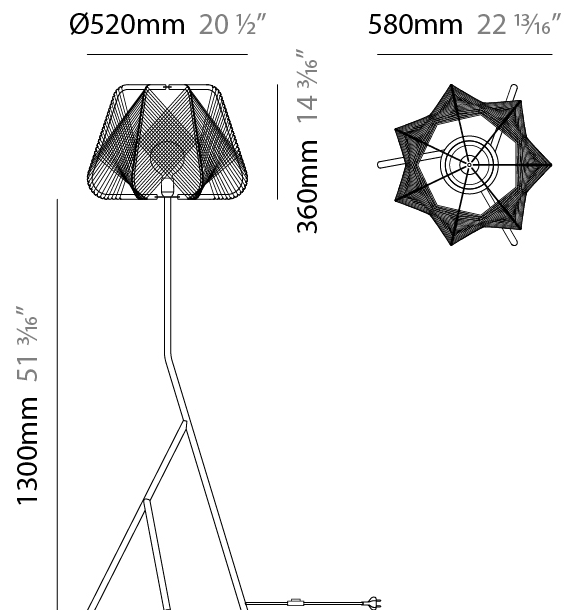

PROJECT	
TYPE	
SPECIFIER	
QUANTITY	
DATE	

ONNA PORTABLE

D114025-

base number   Finish Options   -   Finish Options

1. To build a product code in our configurator select the specify button on the base model # product page
2. To build a manual product code on this datasheet choose from the options listed below in blue font and add the suffix to the base model #

GENERAL

Series: Onna
Brand: Ole
Division: Design
Mounting Type: Portable
Mounting Location: Floor
Subcategory: Ambient

PHYSICAL

Shape: Abstract
Diameter (mm): 520
Diameter (in): 20 1/2
Height (mm): 1660
Height (in): 65 3/8
Light Distribution: Omnidirectional
Fixture Finish: BEI / BLK / BLU / COG / DGN / GRY / MRN / MOC / MUS / OLV / SIL / STN / TER / WHI
Holder Finish: MWH / MBK
Accent Finish: MWH / MBK
Fixture Material: Fabric Cord / Metal
Cable Details: 100/100 Cord

ELECTRICAL

Number of Lamps: 1
Lamp Type: LED Retrofit
Lamp Shape: A19
Bulb Included: Bulb Not Included
Max. Wattage Per Lamp (W): 15
Lamp Base: E26
Input Voltage (V): 120
Upon Request: 277Vac / GU24

LED

OPTICAL

RATINGS AND CERTIFICATIONS

Certified By: Certified for North American Standards
IP rating: IP20