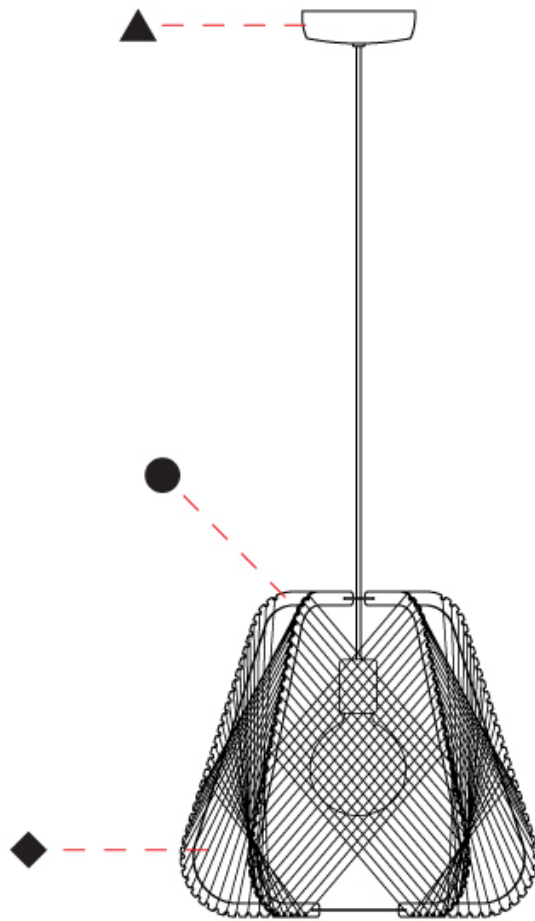

ONNA SUSPENSION

D111183-

PROJECT	_____
TYPE	_____
SPECIFIER	_____
QUANTITY	_____
DATE	_____

D