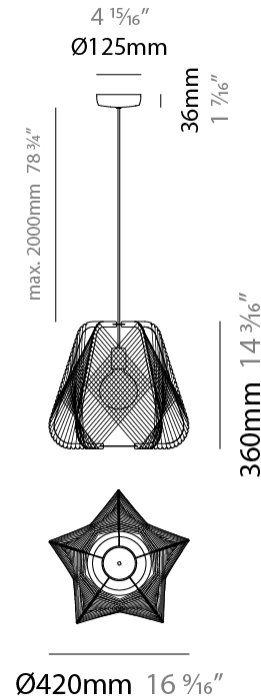

PROJECT
TYPE
SPECIFIER
QUANTITY
DATE

ONNA SUSPENSION

D111183-

base number	Finish Options	Finish Options	Finish Options

1. To build a product code in our configurator select the specify button on the base model # product page
2. To build a manual product code on this datasheet choose from the options listed below in blue font and add the suffix to the base model #

GENERAL

Series: Onna
Brand: Ole
Division: Design
Mounting Type: Suspension
Mounting Location: Ceiling
Subcategory: Pendant

PHYSICAL

Shape: Abstract
Diameter (mm): 420
Diameter (in): 16 ⁹/₁₆
Height (mm): 360
Height (in): 14 ³/₁₆
Max. Overall Height (mm): 2360
Max. Overall Height (in): 95 ¹⁵/₁₆
Light Distribution: Omnidirectional
Fixture Finish: BEI / BLK / BLU / COG / DGN / GRY / MRN / MOC / MUS / OLV / SIL / STN / TER / WHI
Holder Finish: MWH/MBK/CHR/SNI
Accent Finish: MWH / MBK
Fixture Material: Fabric Cord / Metal
Cable Details: 2000mm/78 3/4" Transparent Cable

ELECTRICAL

Number of Lamps: 1
Lamp Type: LED Retrofit
Lamp Shape: A19
Bulb Included: Bulb Not Included
Max. Wattage Per Lamp (W): 20
Lamp Base: E26
Input Voltage (V): 120
Upon Request: 277Vac / GU24

LED

OPTICAL

RATINGS AND CERTIFICATIONS

Certified By: Certified for North American Standards
IP rating: IP20