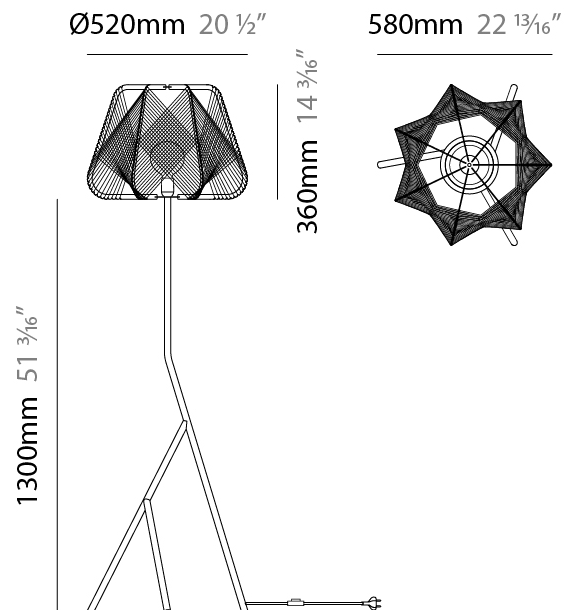

PROJECT	
TYPE	
SPECIFIER	
QUANTITY	
DATE	

ONNA PORTABLE

D114025-

base number	Finish Options	Finish Options

1. To build a product code in our configurator select the specify button on the base model # product page
2. To build a manual product code on this datasheet choose from the options listed below in blue font and add the suffix to the base model #

GENERAL

Series: Onna
Brand: Ole
Division: Design
Mounting Type: Portable
Mounting Location: Floor
Subcategory: Ambient

PHYSICAL

Shape: Abstract
Diameter (mm): 520
Diameter (in): 20 1/2
Height (mm): 1660
Height (in): 65 3/8
Light Distribution: Omnidirectional
Fixture Finish: BEI / BLK / BLU / COG / DGN / GRY / MRN / MOC / MUS / OLV / SIL / STN / TER / WHI
Holder Finish: MWH / MBK
Accent Finish: MWH / MBK
Fixture Material: Fabric Cord / Metal
Cable Details: 100/100 Cord

ELECTRICAL

Number of Lamps: 1
Lamp Type: LED Retrofit
Lamp Shape: A19
Bulb Included: Bulb Not Included
Max. Wattage Per Lamp (W): 15
Lamp Base: E26
Input Voltage (V): 120
Upon Request: 277Vac / GU24

LED

OPTICAL

RATINGS AND CERTIFICATIONS

Certified By: Certified for North American Standards
IP rating: IP20