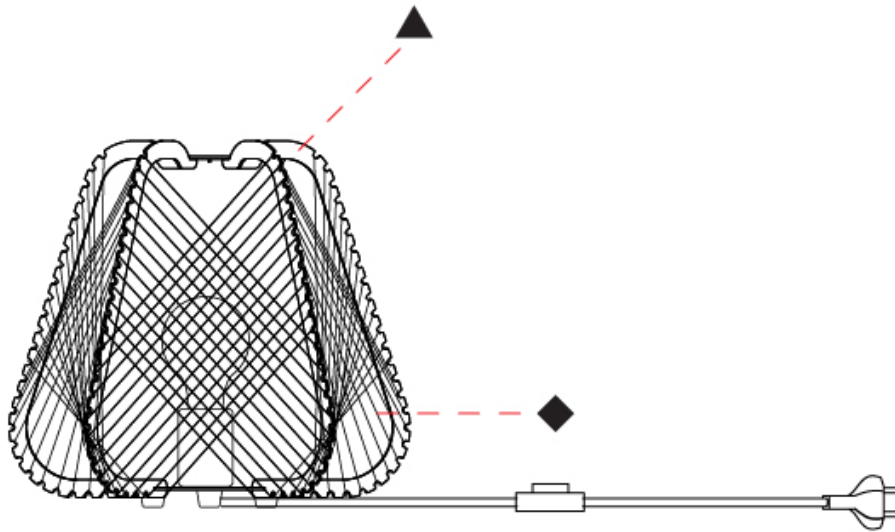

ONNA PORTABLE

D114024-

PROJECT

TYPE

SPECIFIER

QUANTITY

DATE

D