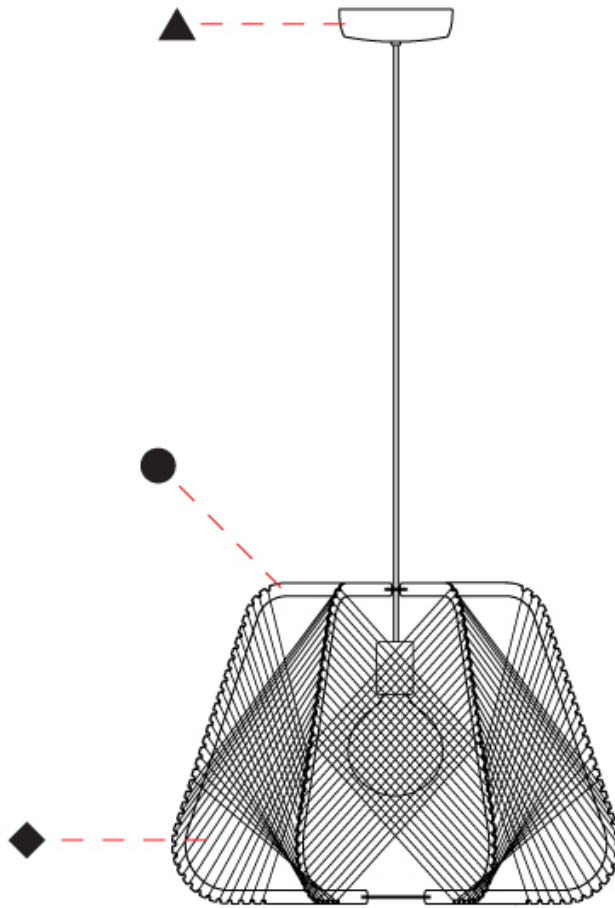

ONNA SUSPENSION

D111184-

PROJECT _____

TYPE _____

SPECIFIER _____

QUANTITY _____

DATE _____

D