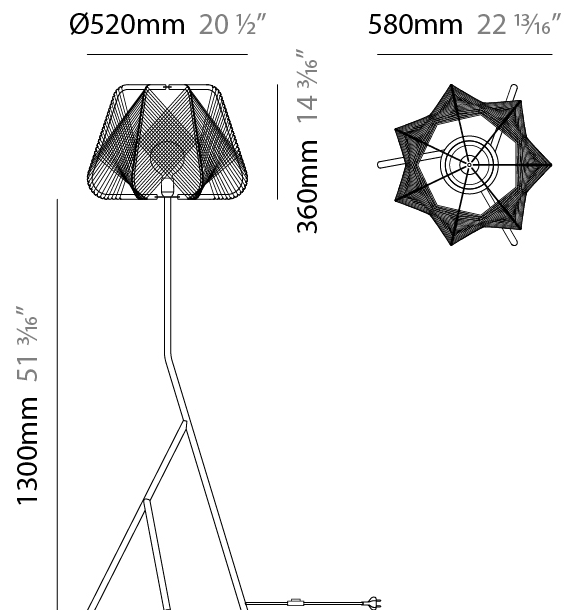

PROJECT	_____
TYPE	_____
SPECIFIER	_____
QUANTITY	_____
DATE	_____

ONNA PORTABLE

D114025-

base number	Finish Options	Finish Options

1. To build a product code in our configurator select the specify button on the base model # product page
2. To build a manual product code on this datasheet choose from the options listed below in blue font and add the suffix to the base model #

GENERAL

Series: Onna
Brand: Ole
Division: Design
Mounting Type: Portable
Mounting Location: Floor
Subcategory: Ambient

PHYSICAL

Shape: Abstract
Diameter (mm): 520
Diameter (in): 20 1/2
Height (mm): 1660
Height (in): 65 3/8
Light Distribution: Omnidirectional
Fixture Finish: BEI / BLK / BLU / COG / DGN / GRY / MRN / MOC / MUS / OLV / SIL / STN / TER / WHI
Holder Finish: MWH / MBK
Accent Finish: MWH / MBK
Fixture Material: Fabric Cord / Metal
Cable Details: 100/100 Cord

ELECTRICAL

Number of Lamps: 1
Lamp Type: LED Retrofit
Lamp Shape: A19
Bulb Included: Bulb Not Included
Max. Wattage Per Lamp (W): 15
Lamp Base: E26
Input Voltage (V): 120
Upon Request: 277Vac / GU24

LED

OPTICAL

RATINGS AND CERTIFICATIONS

Certified By: Certified for North American Standards
IP rating: IP20