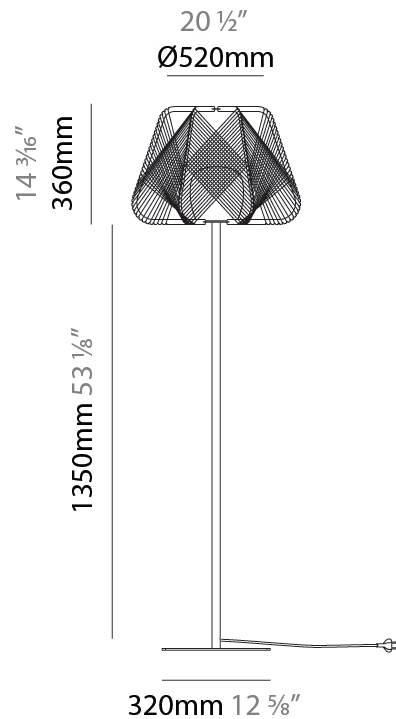

ONNA PORTABLE

E114035-

base number   Finish Options   Finish Options   Finish Options

1. To build a product code in our configurator select the specify button on the base model # product page
2. To build a manual product code on this datasheet choose from the options listed below in blue font and add the suffix to the base model #

GENERAL

Series: Onna
Brand: Ole
Division: Exterior
Mounting Type: Portable
Mounting Location: Floor
Subcategory: Ambient

PHYSICAL

Shape: Abstract
Diameter (mm): 520
Diameter (in): 20 1/2
Height (mm): 1386
Height (in): 54 1/4
Light Distribution: Omnidirectional
Fixture Finish: BEI / BLK / BLU / COG / DGN / GRY / MRN / MOC / MUS / OLV / SIL / STN / TER / WHI
Holder Finish: WHI / BLK
Accent Finish: GBL / GWT
Fixture Material: Fabric Cord / Metal
Cable Details: 100/100 Cord

ELECTRICAL

Number of Lamps: 1
Lamp Type: LED Retrofit
Lamp Shape: A19
Bulb Included: Bulb Not Included
Max. Wattage Per Lamp (W): 15
Lamp Base: E26
Input Voltage (V): 120

LED

OPTICAL

RATINGS AND CERTIFICATIONS

Certified By: Certified for North American Standards
IP rating: IP66

PROJECT _____
TYPE _____
SPECIFIER _____
QUANTITY _____
DATE _____