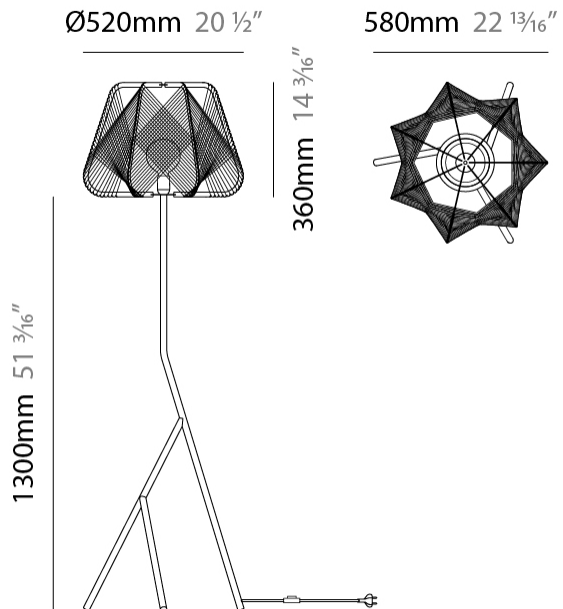

ONNA PORTABLE

D114025-

base number   Finish Options   -   Finish Options

1. To build a product code in our configurator select the specify button on the base model # product page
2. To build a manual product code on this datasheet choose from the options listed below in blue font and add the suffix to the base model #

GENERAL

Series: Onna
Brand: Ole
Division: Design
Mounting Type: Portable
Mounting Location: Floor
Subcategory: Ambient

PHYSICAL

Shape: Abstract
Diameter (mm): 520
Diameter (in): 20 1/2
Height (mm): 1660
Height (in): 65 3/8
Light Distribution: Omnidirectional
Fixture Finish: BEI / BLK / BLU / COG / DGN / GRY / MRN / MOC / MUS / OLV / SIL / STN / TER / WHI
Holder Finish: MWH / MBK
Accent Finish: MWH / MBK
Fixture Material: Fabric Cord / Metal
Cable Details: 100/100 Cord

ELECTRICAL

Number of Lamps: 1
Lamp Type: LED Retrofit
Lamp Shape: A19
Bulb Included: Bulb Not Included
Max. Wattage Per Lamp (W): 15
Lamp Base: E26
Input Voltage (V): 120
Upon Request: 277Vac / GU24

LED

OPTICAL

RATINGS AND CERTIFICATIONS

Certified By: Certified for North American Standards
IP rating: IP20

PROJECT
TYPE
SPECIFIER
QUANTITY
DATE