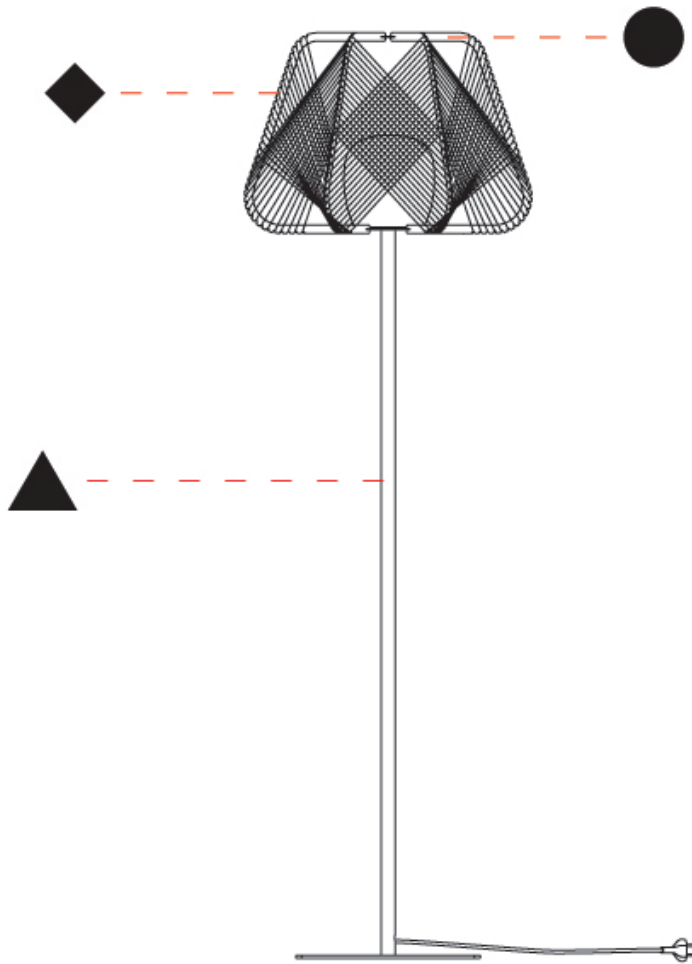

ONNA PORTABLE

E114035-

PROJECT

TYPE

SPECIFIER

QUANTITY

DATE