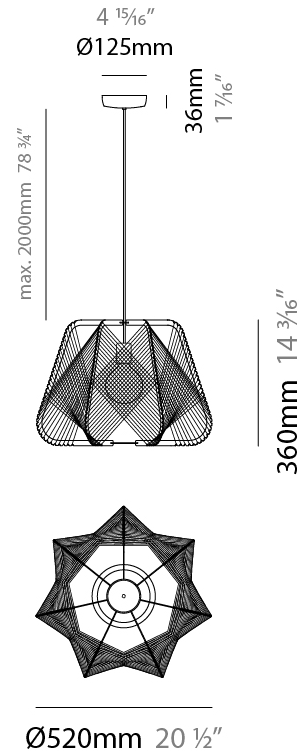

PROJECT	_____
TYPE	_____
SPECIFIER	_____
QUANTITY	_____
DATE	_____

ONNA SUSPENSION

D111184-

base number	Finish Options	Finish Options	Finish Options

1. To build a product code in our configurator select the specify button on the base model # product page
2. To build a manual product code on this datasheet choose from the options listed below in blue font and add the suffix to the base model #

GENERAL

Series: Onna
Brand: Ole
Division: Design
Mounting Type: Suspension
Mounting Location: Ceiling
Subcategory: Pendant

PHYSICAL

Shape: Abstract
Diameter (mm): 520
Diameter (in): 20 1/2
Height (mm): 360
Height (in): 14 3/16
Max. Overall Height (mm): 2360
Max. Overall Height (in): 95 15/16
Light Distribution: Omnidirectional
Fixture Finish: BEI / BLK / BLU / COG / DGN / GRY / MRN / MOC / MUS / OLV / SIL / STN / TER / WHI
Holder Finish: MWH/MBK/CHR/SNI
Accent Finish: MWH / MBK
Fixture Material: Fabric Cord / Metal
Cable Details: 2000mm/78 3/4" Transparent Cable

ELECTRICAL

Number of Lamps: 1
Lamp Type: LED Retrofit
Bulb Included: Bulb Not Included
Max. Wattage Per Lamp (W): 20
Lamp Base: E26
Input Voltage (V): 120
Upon Request: 277Vac / GU24

LED

OPTICAL

RATINGS AND CERTIFICATIONS

Certified By: Certified for North American Standards
IP rating: IP20