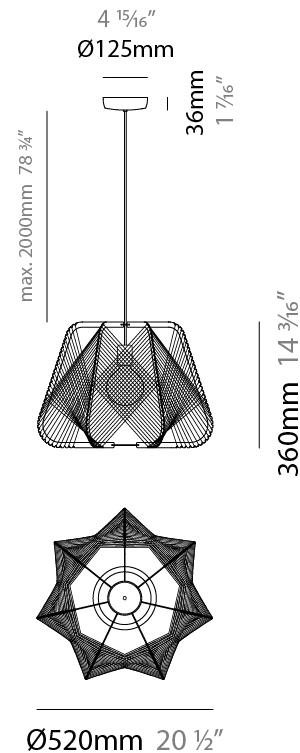

ONNA SUSPENSION

D111184-

base number   Finish Options   Finish Options   Finish Options

1. To build a product code in our configurator select the specify button on the base model # product page
2. To build a manual product code on this datasheet choose from the options listed below in blue font and add the suffix to the base model #

GENERAL

Series: Onna
Partner: Ole
Division: Design
Installation: Suspension
Product Type: Pendant
Mounting Location: Ceiling

PHYSICAL

Shape: Abstract
Diameter (mm): 520
Diameter (in): 20 1/2
Height (mm): 360
Height (in): 14 3/16
Max. Overall Height (mm): 2360
Max. Overall Height (in): 95 15/16
Fixture Finish: BEI / BLK / BLU / COG / DGN / GRY / MRN / MOC / MUS / OLV / SIL / STN / TER / WHI
Holder Finish: MWH/MBK/CHR/SNI
Accent Finish: MWH / MBK
Fixture Material: Fabric Cord / Metal
Primary Material: Fabric - Recycled
Cable Details: 2000mm/78 3/4" Transparent Cable

ELECTRICAL

Number of Lamps: 1
Lamp Type: LED Retrofit
Bulb Included: Bulb Not Included
Max. Wattage Per Lamp (W): 20
Lamp Base: E26
Input Voltage (V): 120
Upon Request: 277Vac / GU24

LED

OPTICAL

RATINGS AND CERTIFICATIONS

Certified By: Certified for North American Standards
IP rating: IP20

PROJECT
TYPE
SPECIFIER
QUANTITY
DATE