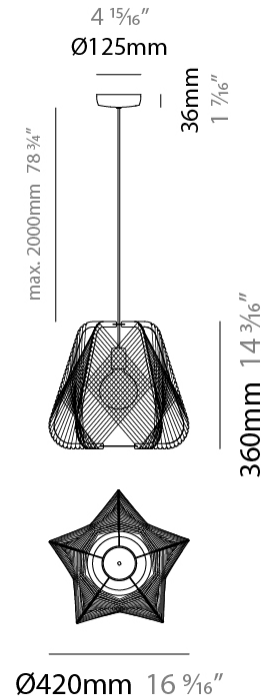

PROJECT	
TYPE	
SPECIFIER	
QUANTITY	
DATE	

ONNA SUSPENSION

D111183-

base number	Finish Options	Finish Options	Finish Options

1. To build a product code in our configurator select the specify button on the base model # product page
2. To build a manual product code on this datasheet choose from the options listed below in blue font and add the suffix to the base model #

GENERAL

Series: Onna
Brand: Ole
Division: Design
Mounting Type: Suspension
Mounting Location: Ceiling
Subcategory: Pendant

PHYSICAL

Shape: Abstract
Diameter (mm): 420
Diameter (in): 16 ⁹/₁₆
Height (mm): 360
Height (in): 14 ³/₁₆
Max. Overall Height (mm): 2360
Max. Overall Height (in): 95 ¹⁵/₁₆
Light Distribution: Omnidirectional
Fixture Finish: BEI / BLK / BLU / COG / DGN / GRY / MRN / MOC / MUS / OLV / SIL / STN / TER / WHI
Holder Finish: MWH/MBK/CHR/SNI
Accent Finish: MWH / MBK
Fixture Material: Fabric Cord / Metal
Cable Details: 2000mm/78 3/4" Transparent Cable

ELECTRICAL

Number of Lamps: 1
Lamp Type: LED Retrofit
Lamp Shape: A19
Bulb Included: Bulb Not Included
Max. Wattage Per Lamp (W): 20
Lamp Base: E26
Input Voltage (V): 120
Upon Request: 277Vac / GU24

LED

OPTICAL

RATINGS AND CERTIFICATIONS

Certified By: Certified for North American Standards
IP rating: IP20