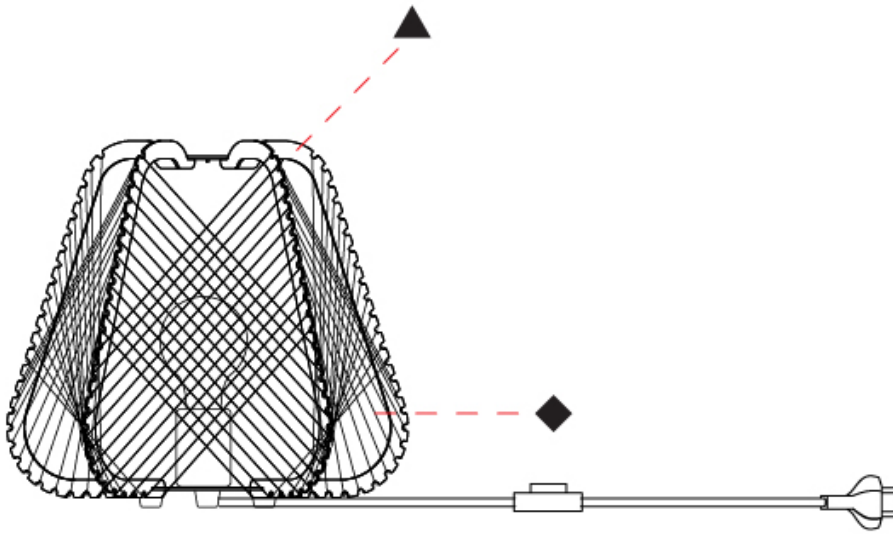

ONNA PORTABLE

D114024-

PROJECT	_____
TYPE	_____
SPECIFIER	_____
QUANTITY	_____
DATE	_____

D