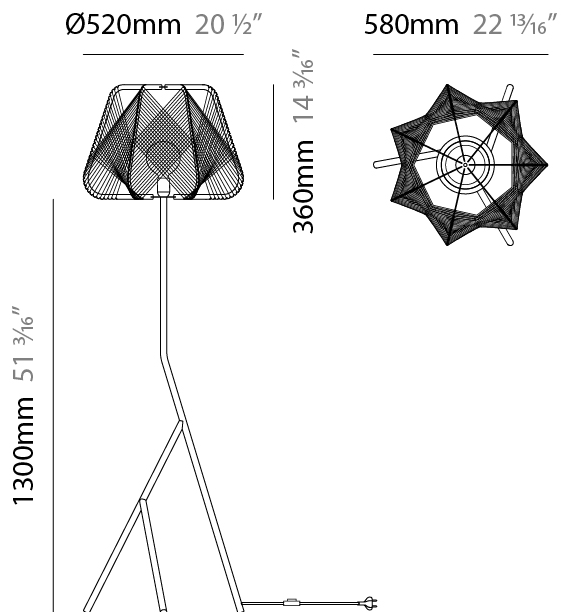

ONNA PORTABLE

D114025-

base number   Finish Options   -   Finish Options

1. To build a product code in our configurator select the specify button on the base model # product page
2. To build a manual product code on this datasheet choose from the options listed below in blue font and add the suffix to the base model #

GENERAL

Series: Onna
Brand: Ole
Division: Design
Mounting Type: Portable
Mounting Location: Floor
Subcategory: Ambient

PHYSICAL

Shape: Abstract
Diameter (mm): 520
Diameter (in): 20 1/2
Height (mm): 1660
Height (in): 65 3/8
Light Distribution: Omnidirectional
Fixture Finish: BEI / BLK / BLU / COG / DGN / GRY / MRN / MOC / MUS / OLV / SIL / STN / TER / WHI
Holder Finish: MWH / MBK
Accent Finish: MWH / MBK
Fixture Material: Fabric Cord / Metal
Cable Details: 100/100 Cord

ELECTRICAL

Number of Lamps: 1
Lamp Type: LED Retrofit
Lamp Shape: A19
Bulb Included: Bulb Not Included
Max. Wattage Per Lamp (W): 15
Lamp Base: E26
Input Voltage (V): 120
Upon Request: 277Vac / GU24

LED

OPTICAL

RATINGS AND CERTIFICATIONS

Certified By: Certified for North American Standards
IP rating: IP20

PROJECT	
TYPE	
SPECIFIER	
QUANTITY	
DATE