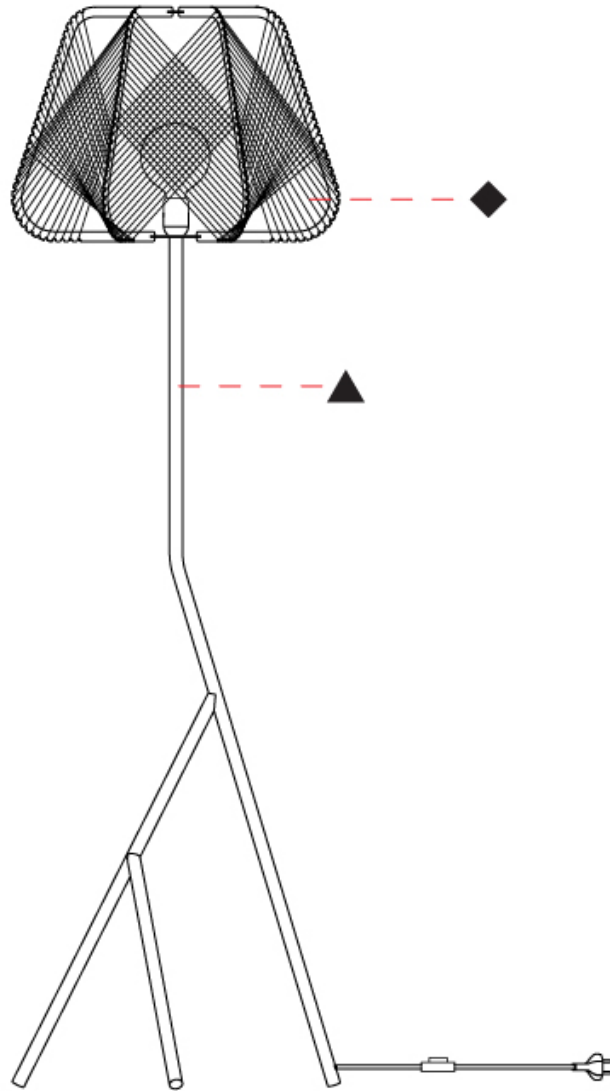

ONNA PORTABLE

D114025-

PROJECT	_____
TYPE	_____
SPECIFIER	_____
QUANTITY	_____
DATE	_____

D