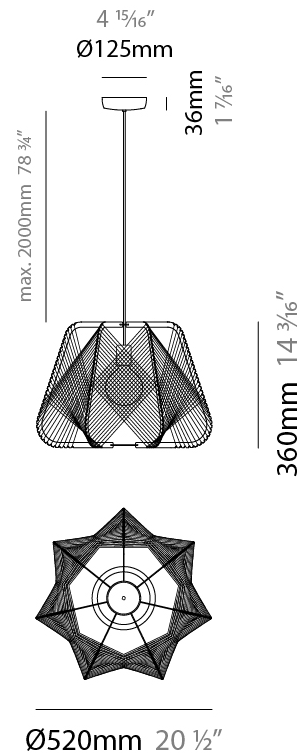

PROJECT	_____
TYPE	_____
SPECIFIER	_____
QUANTITY	_____
DATE	_____

ONNA SUSPENSION

D111184-

base number	Finish Options	Finish Options	Finish Options

1. To build a product code in our configurator select the specify button on the base model # product page
2. To build a manual product code on this datasheet choose from the options listed below in blue font and add the suffix to the base model #

GENERAL

Series: Onna
Brand: Ole
Division: Design
Mounting Type: Suspension
Mounting Location: Ceiling
Subcategory: Pendant

PHYSICAL

Shape: Abstract
Diameter (mm): 520
Diameter (in): 20 1/2
Height (mm): 360
Height (in): 14 3/16
Max. Overall Height (mm): 2360
Max. Overall Height (in): 95 15/16
Light Distribution: Omnidirectional
Fixture Finish: BEI / BLK / BLU / COG / DGN / GRY / MRN / MOC / MUS / OLV / SIL / STN / TER / WHI
Holder Finish: MWH/MBK/CHR/SNI
Accent Finish: MWH / MBK
Fixture Material: Fabric Cord / Metal
Cable Details: 2000mm/78 3/4" Transparent Cable

ELECTRICAL

Number of Lamps: 1
Lamp Type: LED Retrofit
Bulb Included: Bulb Not Included
Max. Wattage Per Lamp (W): 20
Lamp Base: E26
Input Voltage (V): 120
Upon Request: 277Vac / GU24

LED

OPTICAL

RATINGS AND CERTIFICATIONS

Certified By: Certified for North American Standards
IP rating: IP20