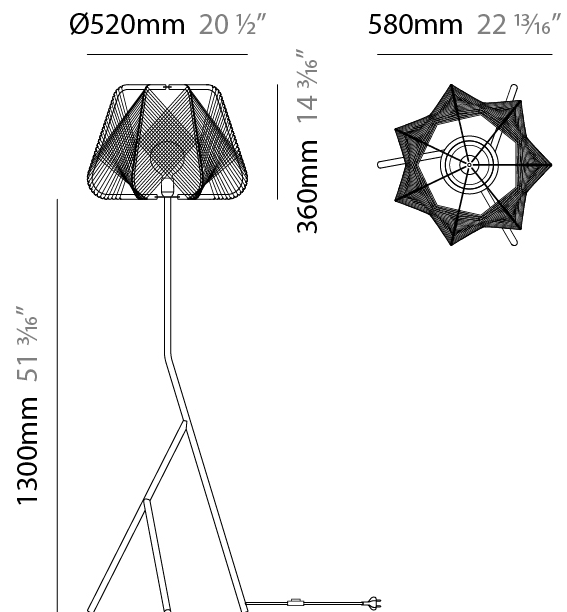

PROJECT	
TYPE	
SPECIFIER	
QUANTITY	
DATE	

ONNA PORTABLE

D114025-

base number   Finish Options   -   Finish Options

1. To build a product code in our configurator select the specify button on the base model # product page
2. To build a manual product code on this datasheet choose from the options listed below in blue font and add the suffix to the base model #

GENERAL

Series: Onna
Brand: Ole
Division: Design
Mounting Type: Portable
Mounting Location: Floor
Subcategory: Ambient

PHYSICAL

Shape: Abstract
Diameter (mm): 520
Diameter (in): 20 1/2
Height (mm): 1660
Height (in): 65 3/8
Light Distribution: Omnidirectional
Fixture Finish: BEI / BLK / BLU / COG / DGN / GRY / MRN / MOC / MUS / OLV / SIL / STN / TER / WHI
Holder Finish: MWH / MBK
Accent Finish: MWH / MBK
Fixture Material: Fabric Cord / Metal
Cable Details: 100/100 Cord

ELECTRICAL

Number of Lamps: 1
Lamp Type: LED Retrofit
Lamp Shape: A19
Bulb Included: Bulb Not Included
Max. Wattage Per Lamp (W): 15
Lamp Base: E26
Input Voltage (V): 120
Upon Request: 277Vac / GU24

LED

OPTICAL

RATINGS AND CERTIFICATIONS

Certified By: Certified for North American Standards
IP rating: IP20