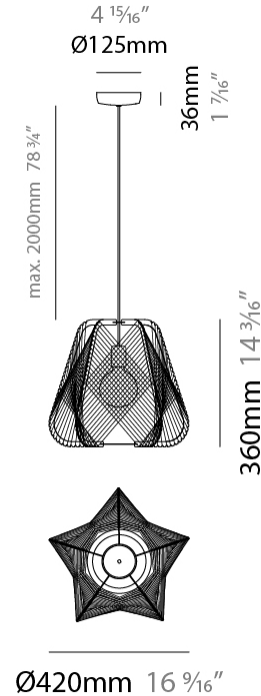

ONNA SUSPENSION

D111183-

base number   Finish Options   Finish Options   Finish Options

1. To build a product code in our configurator select the specify button on the base model # product page
2. To build a manual product code on this datasheet choose from the options listed below in blue font and add the suffix to the base model #

GENERAL

Series: Onna
Brand: Ole
Division: Design
Mounting Type: Suspension
Mounting Location: Ceiling
Subcategory: Pendant

PHYSICAL

Shape: Abstract
Diameter (mm): 420
Diameter (in): 16 ⁹/₁₆
Height (mm): 360
Height (in): 14 ³/₁₆
Max. Overall Height (mm): 2360
Max. Overall Height (in): 95 ¹⁵/₁₆
Light Distribution: Omnidirectional
Fixture Finish: BEI / BLK / BLU / COG / DGN / GRY / MRN / MOC / MUS / OLV / SIL / STN / TER / WHI
Holder Finish: MWH/MBK/CHR/SNI
Accent Finish: MWH / MBK
Fixture Material: Fabric Cord / Metal
Cable Details: 2000mm/78 3/4" Transparent Cable

ELECTRICAL

Number of Lamps: 1
Lamp Type: LED Retrofit
Lamp Shape: A19
Bulb Included: Bulb Not Included
Max. Wattage Per Lamp (W): 20
Lamp Base: E26
Input Voltage (V): 120
Upon Request: 277Vac / GU24

LED

OPTICAL

RATINGS AND CERTIFICATIONS

Certified By: Certified for North American Standards
IP rating: IP20