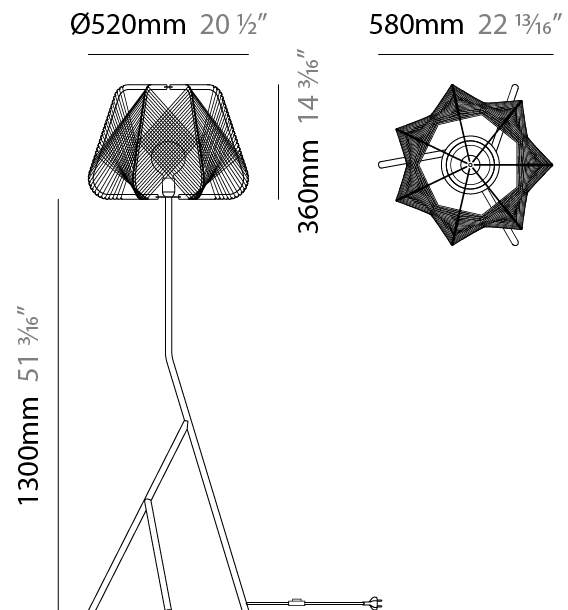

PROJECT _____
TYPE _____
SPECIFIER _____
QUANTITY _____
DATE _____

ONNA PORTABLE

D114025-

base number   Finish   Finish
Options   Options

1. To build a product code in our configurator select the specify button on the base model # product page
2. To build a manual product code on this datasheet choose from the options listed below in blue font and add the suffix to the base model #

GENERAL

Series: Onna
Brand: Ole
Division: Design
Mounting Type: Portable
Mounting Location: Floor
Subcategory: Ambient

PHYSICAL

Shape: Abstract
Diameter (mm): 520
Diameter (in): 20 1/2
Height (mm): 1660
Height (in): 65 3/8
Light Distribution: Omnidirectional
Fixture Finish: BEI / BLK / BLU / COG / DGN / GRY / MRN / MOC / MUS / OLV / SIL / STN / TER / WHI
Holder Finish: MWH / MBK
Accent Finish: MWH / MBK
Fixture Material: Fabric Cord / Metal
Cable Details: 100/100 Cord

ELECTRICAL

Number of Lamps: 1
Lamp Type: LED Retrofit
Lamp Shape: A19
Bulb Included: Bulb Not Included
Max. Wattage Per Lamp (W): 15
Lamp Base: E26
Input Voltage (V): 120
Upon Request: 277Vac / GU24

LED

OPTICAL

RATINGS AND CERTIFICATIONS

Certified By: Certified for North American Standards
IP rating: IP20