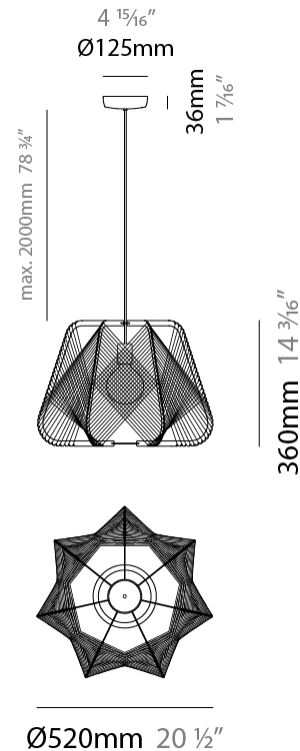

PROJECT	
TYPE	
SPECIFIER	
QUANTITY	
DATE	

ONNA SUSPENSION

D111184-

base number	Finish Options	Finish Options	Finish Options

1. To build a product code in our configurator select the specify button on the base model # product page
2. To build a manual product code on this datasheet choose from the options listed below in blue font and add the suffix to the base model #

GENERAL

Series: Onna
Partner: Ole
Division: Design
Installation: Suspension
Product Type: Pendant
Mounting Location: Ceiling

PHYSICAL

Shape: Abstract
Diameter (mm): 520
Diameter (in): 20 1/2
Height (mm): 360
Height (in): 14 3/16
Max. Overall Height (mm): 2360
Max. Overall Height (in): 95 15/16
Fixture Finish: BEI / BLK / BLU / COG / DGN / GRY / MRN / MOC / MUS / OLV / SIL / STN / TER / WHI
Holder Finish: MWH/MBK/CHR/SNI
Accent Finish: MWH / MBK
Fixture Material: Fabric Cord / Metal
Primary Material: Fabric - Recycled
Cable Details: 2000mm/78 3/4" Transparent Cable

ELECTRICAL

Number of Lamps: 1
Lamp Type: LED Retrofit
Bulb Included: Bulb Not Included
Max. Wattage Per Lamp (W): 20
Lamp Base: E26
Input Voltage (V): 120
Upon Request: 277Vac / GU24

LED

OPTICAL

RATINGS AND CERTIFICATIONS

Certified By: Certified for North American Standards
IP rating: IP20