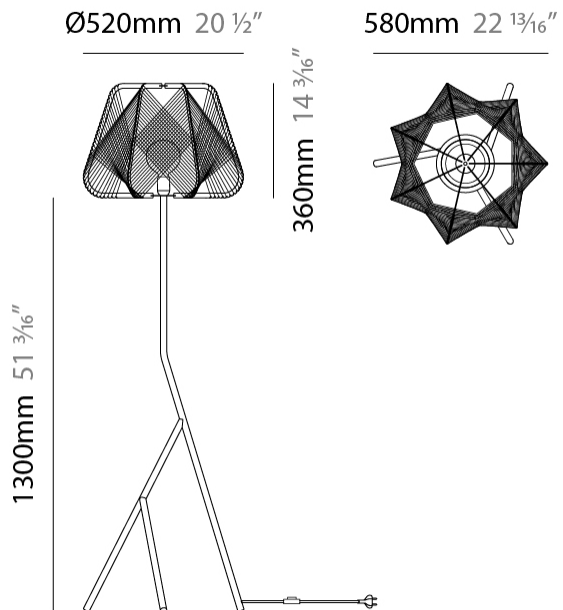

PROJECT	_____
TYPE	_____
SPECIFIER	_____
QUANTITY	_____
DATE	_____

ONNA PORTABLE

D114025-

base number   Finish
Options

1. To build a product code in our configurator select the specify button on the base model # product page
2. To build a manual product code on this datasheet choose from the options listed below in blue font and add the suffix to the base model #

GENERAL

Series: Onna _____
Partner: Ole _____
Division: Design _____
Installation: Portable _____
Product Type: Floor _____
Mounting Location: Floor _____

PHYSICAL

Shape: Abstract _____
Diameter (mm): 520 _____
Diameter (in): 20 ½ _____
Height (mm): 1660 _____
Height (in): 65 ⅜ _____
Fixture Finish: BEI / BLK / BLU / COG / DGN / GRY / MRN / MOC / MUS / OLV / SIL / STN / TER / WHI _____
Holder Finish: MBK _____
Accent Finish: MBK _____
Fixture Material: Fabric Cord / Metal _____
Primary Material: Fabric - Recycled _____
Cable Details: 100/100 Cord _____
Upon Request: Matte White Holder _____

ELECTRICAL

Number of Lamps: 1 _____
Lamp Type: LED Retrofit _____
Lamp Shape: A19 _____
Bulb Included: Bulb Not Included _____
Max. Wattage Per Lamp (W): 15 _____
Lamp Base: E26 _____
Input Voltage (V): 120 _____
Upon Request: 277Vac / GU24 _____

LED

OPTICAL

RATINGS AND CERTIFICATIONS

Certified By: Certified for North American Standards _____
IP rating: IP20 _____