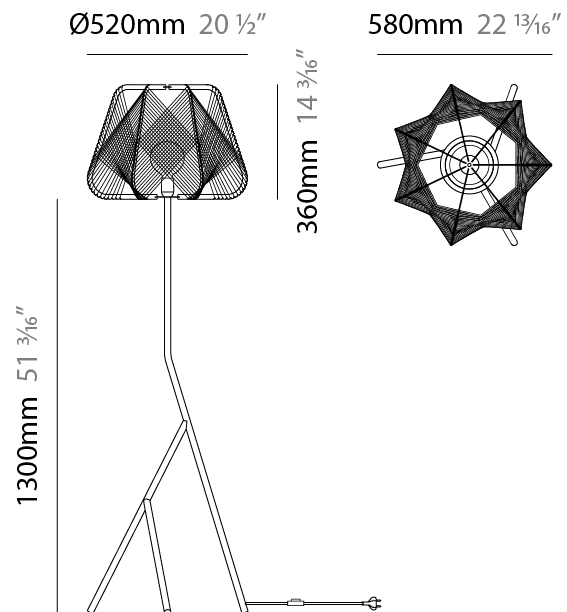

PROJECT	
TYPE	
SPECIFIER	
QUANTITY	
DATE	

ONNA PORTABLE

D114025-

base number	Finish Options	Finish Options

1. To build a product code in our configurator select the specify button on the base model # product page
2. To build a manual product code on this datasheet choose from the options listed below in blue font and add the suffix to the base model #

GENERAL

Series: Onna
Brand: Ole
Division: Design
Mounting Type: Portable
Mounting Location: Floor
Subcategory: Ambient

PHYSICAL

Shape: Abstract
Diameter (mm): 520
Diameter (in): 20 1/2
Height (mm): 1660
Height (in): 65 3/8
Light Distribution: Omnidirectional
Fixture Finish: BEI / BLK / BLU / COG / DGN / GRY / MRN / MOC / MUS / OLV / SIL / STN / TER / WHI
Holder Finish: MWH / MBK
Accent Finish: MWH / MBK
Fixture Material: Fabric Cord / Metal
Cable Details: 100/100 Cord

ELECTRICAL

Number of Lamps: 1
Lamp Type: LED Retrofit
Lamp Shape: A19
Bulb Included: Bulb Not Included
Max. Wattage Per Lamp (W): 15
Lamp Base: E26
Input Voltage (V): 120
Upon Request: 277Vac / GU24

LED

OPTICAL

RATINGS AND CERTIFICATIONS

Certified By: Certified for North American Standards
IP rating: IP20