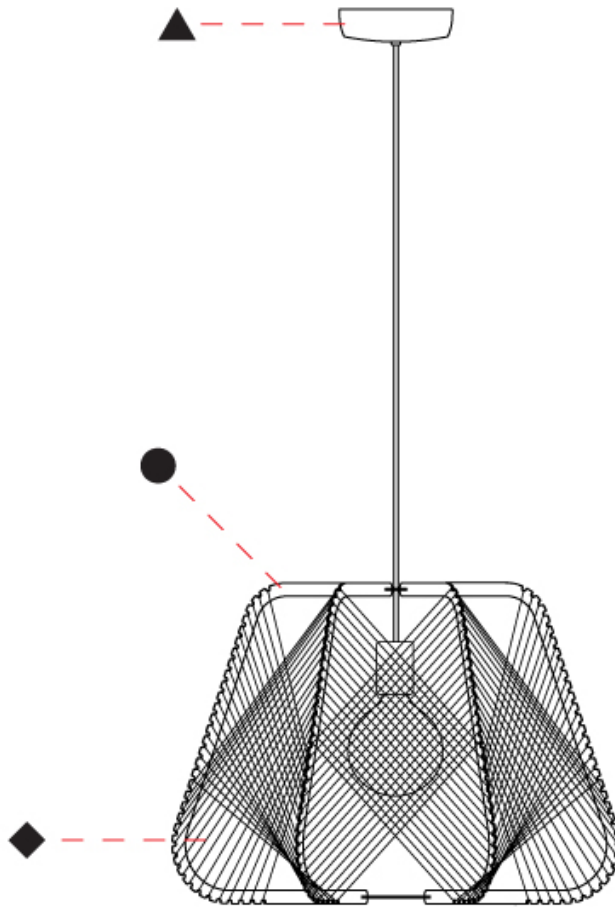

ONNA SUSPENSION

D111184-

PROJECT

TYPE

SPECIFIER

QUANTITY

DATE

D