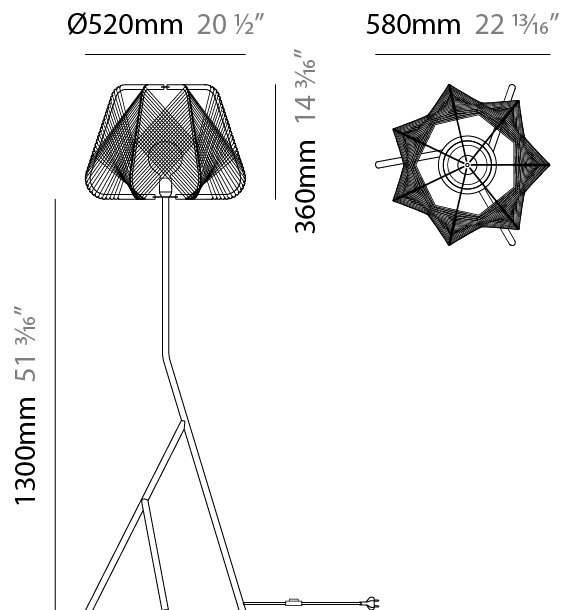

PROJECT	_____
TYPE	_____
SPECIFIER	_____
QUANTITY	_____
DATE	_____

ONNA PORTABLE

D114025-

base number	Finish Options	Finish Options

1. To build a product code in our configurator select the specify button on the base model # product page
2. To build a manual product code on this datasheet choose from the options listed below in blue font and add the suffix to the base model #

GENERAL

Series: Onna
Brand: Ole
Division: Design
Mounting Type: Portable
Mounting Location: Floor
Subcategory: Ambient

PHYSICAL

Shape: Abstract
Diameter (mm): 520
Diameter (in): 20 1/2
Height (mm): 1660
Height (in): 65 3/8
Light Distribution: Omnidirectional
Fixture Finish: BEI / BLK / BLU / COG / DGN / GRY / MRN / MOC / MUS / OLV / SIL / STN / TER / WHI
Holder Finish: MWH / MBK
Accent Finish: MWH / MBK
Fixture Material: Fabric Cord / Metal
Cable Details: 100/100 Cord

ELECTRICAL

Number of Lamps: 1
Lamp Type: LED Retrofit
Lamp Shape: A19
Bulb Included: Bulb Not Included
Max. Wattage Per Lamp (W): 15
Lamp Base: E26
Input Voltage (V): 120
Upon Request: 277Vac / GU24

LED

OPTICAL

RATINGS AND CERTIFICATIONS

Certified By: Certified for North American Standards
IP rating: IP20