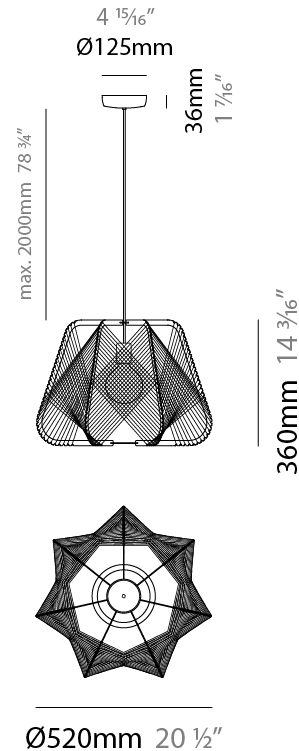

PROJECT	
TYPE	
SPECIFIER	
QUANTITY	
DATE	

ONNA SUSPENSION

D111184-

base number	Finish Options	Finish Options	Finish Options

1. To build a product code in our configurator select the specify button on the base model # product page
2. To build a manual product code on this datasheet choose from the options listed below in blue font and add the suffix to the base model #

GENERAL

Series: Onna
Brand: Ole
Division: Design
Mounting Type: Suspension
Mounting Location: Ceiling
Subcategory: Pendant

PHYSICAL

Shape: Abstract
Diameter (mm): 520
Diameter (in): 20 1/2
Height (mm): 360
Height (in): 14 3/16
Max. Overall Height (mm): 2360
Max. Overall Height (in): 95 15/16
Light Distribution: Omnidirectional
Fixture Finish: BEI / BLK / BLU / COG / DGN / GRY / MRN / MOC / MUS / OLV / SIL / STN / TER / WHI
Holder Finish: MWH/MBK/CHR/SNI
Accent Finish: MWH / MBK
Fixture Material: Fabric Cord / Metal
Cable Details: 2000mm/78 3/4" Transparent Cable

ELECTRICAL

Number of Lamps: 1
Lamp Type: LED Retrofit
Bulb Included: Bulb Not Included
Max. Wattage Per Lamp (W): 20
Lamp Base: E26
Input Voltage (V): 120
Upon Request: 277Vac / GU24

LED

OPTICAL

RATINGS AND CERTIFICATIONS

Certified By: Certified for North American Standards
IP rating: IP20