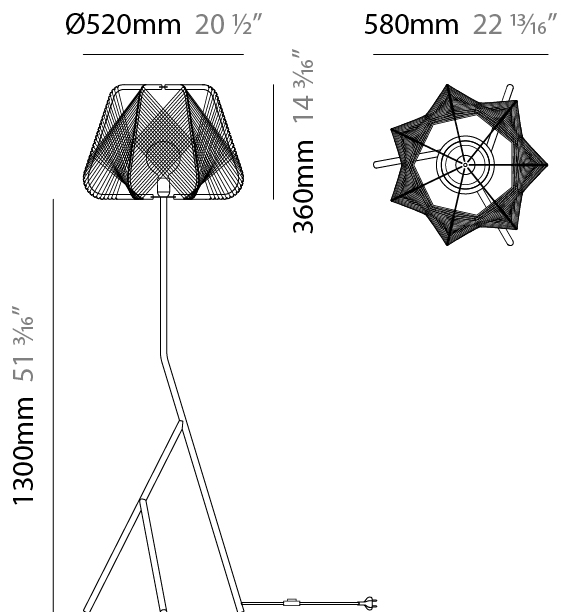

PROJECT	
TYPE	
SPECIFIER	
QUANTITY	
DATE	

ONNA PORTABLE

D114025-

base number   Finish Options   -   Finish Options

1. To build a product code in our configurator select the specify button on the base model # product page
2. To build a manual product code on this datasheet choose from the options listed below in blue font and add the suffix to the base model #

GENERAL

Series: Onna
Brand: Ole
Division: Design
Mounting Type: Portable
Mounting Location: Floor
Subcategory: Ambient

PHYSICAL

Shape: Abstract
Diameter (mm): 520
Diameter (in): 20 1/2
Height (mm): 1660
Height (in): 65 3/8
Light Distribution: Omnidirectional
Fixture Finish: BEI / BLK / BLU / COG / DGN / GRY / MRN / MOC / MUS / OLV / SIL / STN / TER / WHI
Holder Finish: MWH / MBK
Accent Finish: MWH / MBK
Fixture Material: Fabric Cord / Metal
Cable Details: 100/100 Cord

ELECTRICAL

Number of Lamps: 1
Lamp Type: LED Retrofit
Lamp Shape: A19
Bulb Included: Bulb Not Included
Max. Wattage Per Lamp (W): 15
Lamp Base: E26
Input Voltage (V): 120
Upon Request: 277Vac / GU24

LED

OPTICAL

RATINGS AND CERTIFICATIONS

Certified By: Certified for North American Standards
IP rating: IP20