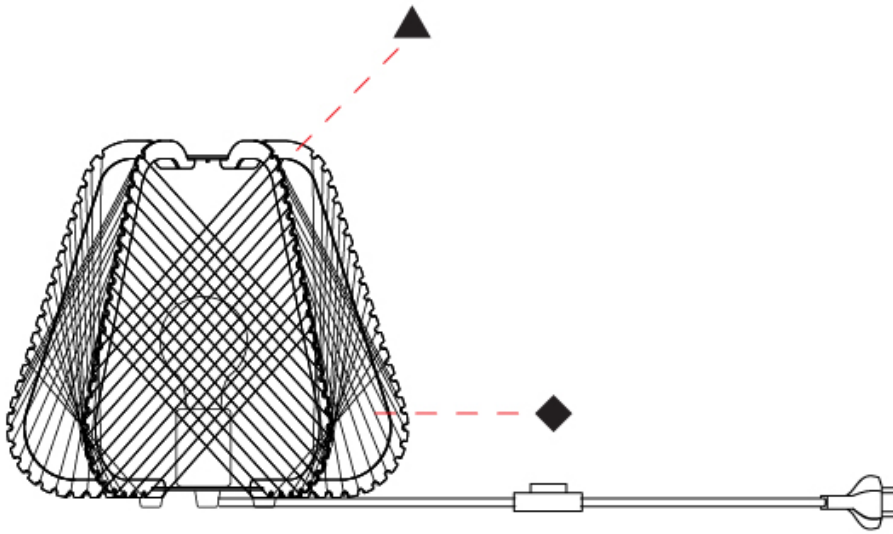

ONNA PORTABLE

D114024-

PROJECT

TYPE

SPECIFIER

QUANTITY

DATE

D