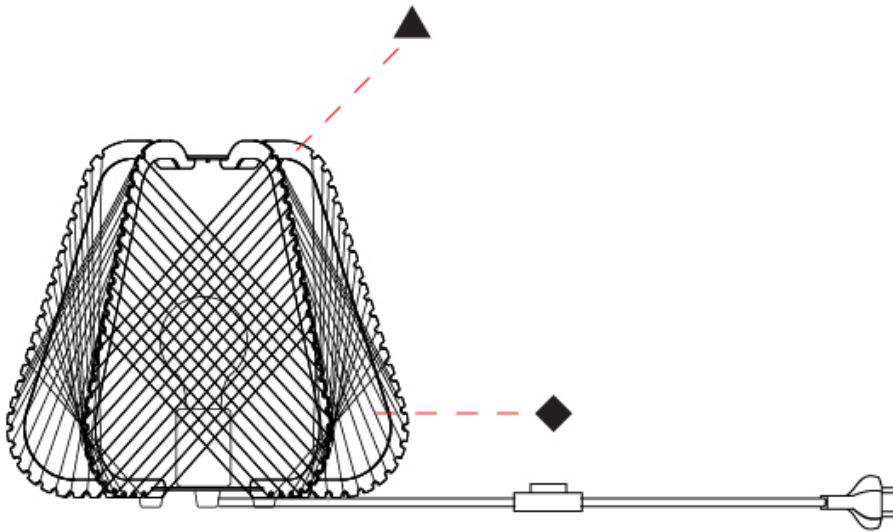

ONNA PORTABLE

D114024-

PROJECT

TYPE

SPECIFIER

QUANTITY

DATE

D