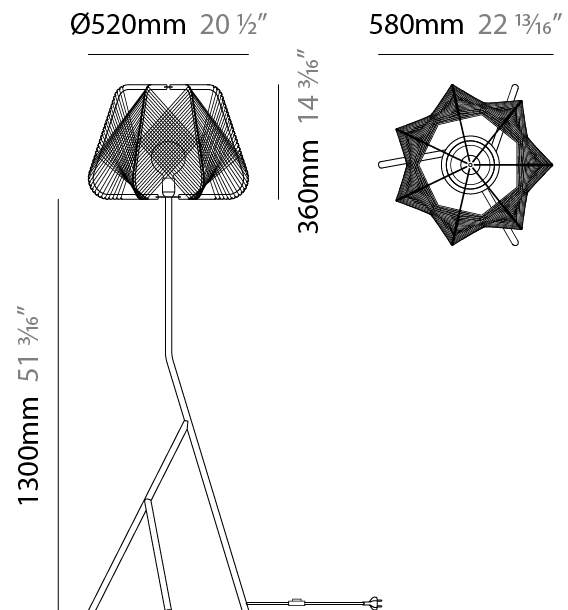

PROJECT	_____
TYPE	_____
SPECIFIER	_____
QUANTITY	_____
DATE	_____

ONNA PORTABLE

D114025-

base number	Finish Options	-	Finish Options

1. To build a product code in our configurator select the specify button on the base model # product page
2. To build a manual product code on this datasheet choose from the options listed below in blue font and add the suffix to the base model #

GENERAL

Series: Onna
Brand: Ole
Division: Design
Mounting Type: Portable
Mounting Location: Floor
Subcategory: Ambient

PHYSICAL

Shape: Abstract
Diameter (mm): 520
Diameter (in): 20 1/2
Height (mm): 1660
Height (in): 65 3/8
Light Distribution: Omnidirectional
Fixture Finish: BEI / BLK / BLU / COG / DGN / GRY / MRN / MOC / MUS / OLV / SIL / STN / TER / WHI
Holder Finish: MWH / MBK
Accent Finish: MWH / MBK
Fixture Material: Fabric Cord / Metal
Cable Details: 100/100 Cord

ELECTRICAL

Number of Lamps: 1
Lamp Type: LED Retrofit
Lamp Shape: A19
Bulb Included: Bulb Not Included
Max. Wattage Per Lamp (W): 15
Lamp Base: E26
Input Voltage (V): 120
Upon Request: 277Vac / GU24

LED

OPTICAL

RATINGS AND CERTIFICATIONS

Certified By: Certified for North American Standards
IP rating: IP20