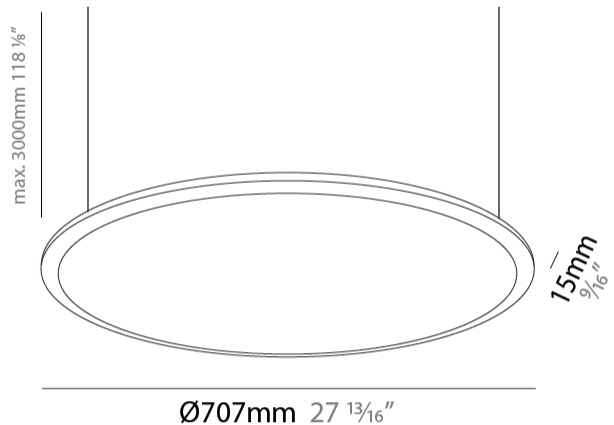

PROJECT _____
TYPE _____
SPECIFIER _____
QUANTITY _____
DATE _____

ORBITAL SUSPENSION

A51061- _____
base number   Color   Finish
                         Temperature   Options

1. To build a product code in our configurator select the specify button on the base model # product page
2. To build a manual product code on this datasheet choose from the options listed below in blue font and add the suffix to the base model #

GENERAL

Series: Orbital
Brand: Ivela
Division: Architectural
Mounting Type: Suspension
Mounting Location: Ceiling
Subcategory: Pendant

PHYSICAL

Shape: Round
Diameter (mm): 707
Diameter (in): 27 ¹³/₁₆"
Height (mm): 15
Height (in): 9/16
Max. Overall Height (mm): 2500
Max. Overall Height (in): 98 ⁷/₁₆"
Light Distribution: Direct
Diffuser: Opal Polycarbonate
Fixture Finish: WHI / BLK / GLD
Fixture Material: Aluminum

ELECTRICAL

Lamp Type: LED
Input Wattage (W): 44
Dimming: Tri-Mode (Non-Dimming and Phase Dimming (120Vac only) and 0-10V Dimming)
Driver Included: No
Driver Location: Remote
Driver Type: Constant Voltage - Universal
Driver Class: Class 2
Input Voltage (V): 120 - 277
Output Voltage (V): 24

LED

Color Temperature (°K): 2700 / 3000 / 4000
Max. Delivered Lumen (lm): 3168 / 3300 / 3498
Nominal Lumen (lm): 5280 / 5500 / 5830
CRI: >93 CRI
Lamp Life (hrs): 50000

OPTICAL

RATINGS AND CERTIFICATIONS

Certified By: Certified for North American Standards
IP rating: IP20