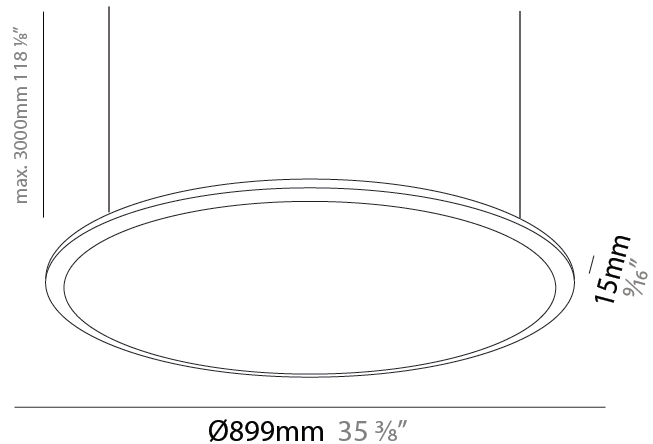

ORBITAL SUSPENSION

A51062-

base number   Color   Finish
Temperature   Options

PROJECT
TYPE
SPECIFIER
QUANTITY
DATE

1. To build a product code in our configurator select the specify button on the base model # product page
2. To build a manual product code on this datasheet choose from the options listed below in blue font and add the suffix to the base model #

GENERAL

Series: Orbital
Brand: Ivela
Division: Architectural
Mounting Type: Suspension
Mounting Location: Ceiling
Subcategory: Pendant

PHYSICAL

Shape: Round
Diameter (mm): 899
Diameter (in): 35 ³/₈
Height (mm): 19
Height (in): 3/4
Max. Overall Height (mm): 2500
Max. Overall Height (in): 98 ⁷/₁₆
Light Distribution: Direct
Diffuser: Opal Polycarbonate
Fixture Finish: WHI / BLK / GLD
Fixture Material: Aluminum

ELECTRICAL

Lamp Type: LED
Input Wattage (W): 56
Dimming: Tri-Mode (Non-Dimming and Phase Dimming (120Vac only) and 0-10V Dimming)
Driver Included: No
Driver Location: Remote
Driver Type: Constant Voltage - Universal
Driver Class: Class 2
Input Voltage (V): 120 - 277
Output Voltage (V): 24

LED

Color Temperature (°K): 2700 / 3000 / 4000
Max. Delivered Lumen (lm): 4032 / 4200 / 4452
Nominal Lumen (lm): 6720 / 7000 / 7420
CRI: >93 CRI
Lamp Life (hrs): 50000

OPTICAL

RATINGS AND CERTIFICATIONS

Certified By: Certified for North American Standards
IP rating: IP20