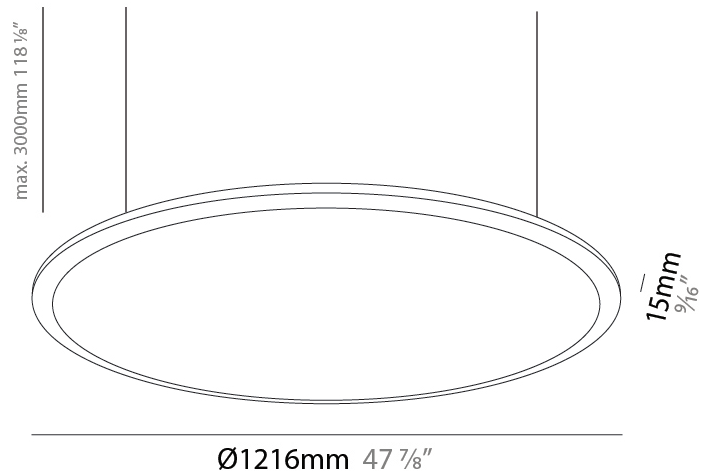

PROJECT
TYPE
SPECIFIER
QUANTITY
DATE

ORBITAL SUSPENSION

A51063-

base number   Color   Finish
Temperature   Options

1. To build a product code in our configurator select the specify button on the base model # product page
2. To build a manual product code on this datasheet choose from the options listed below in blue font and add the suffix to the base model #

GENERAL

Series: Orbital
Brand: Ivela
Division: Architectural
Mounting Type: Suspension
Mounting Location: Ceiling
Subcategory: Pendant

PHYSICAL

Shape: Round
Diameter (mm): 1216
Diameter (in): 47 7/8
Height (mm): 19
Height (in): 3/4
Max. Overall Height (mm): 2500
Max. Overall Height (in): 98 7/16
Light Distribution: Direct
Diffuser: Opal Polycarbonate
Fixture Finish: WHI / BLK / GLD
Fixture Material: Aluminum

ELECTRICAL

Lamp Type: LED
Input Wattage (W): 78
Dimming: Tri-Mode (Non-Dimming and Phase Dimming (120Vac only) and 0-10V Dimming)
Driver Included: No
Driver Location: Remote
Driver Type: Constant Voltage - Universal
Driver Class: Class 2
Input Voltage (V): 120 - 277
Output Voltage (V): 24

LED

Color Temperature (°K): 2700 / 3000 / 4000
Max. Delivered Lumen (lm): 5472 / 5700 / 6042
Nominal Lumen (lm): 9120 / 9500 / 10070
CRI: >93 CRI
Lamp Life (hrs): 50000

OPTICAL

RATINGS AND CERTIFICATIONS

Certified By: Certified for North American Standards
IP rating: IP20