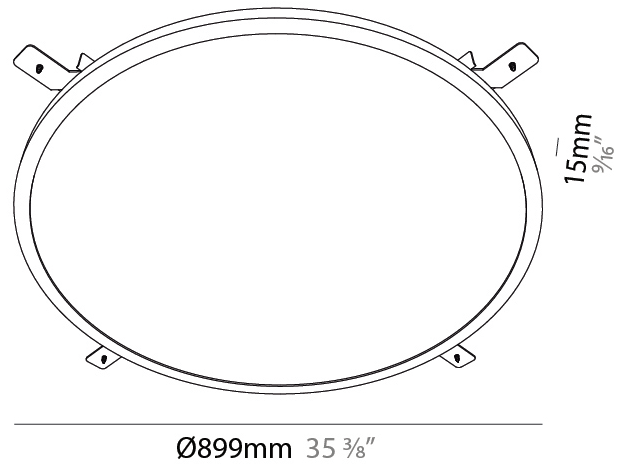

PROJECT	_____
TYPE	_____
SPECIFIER	_____
QUANTITY	_____
DATE	_____

ORBITAL RECESSED

A56183- _____ - _____

base number   Color   Finish
Temperature   Options

1. To build a product code in our configurator select the specify button on the base model # product page
2. To build a manual product code on this datasheet choose from the options listed below in blue font and add the suffix to the base model #

GENERAL

Series: Orbital
Brand: Ivela
Division: Architectural
Mounting Type: Recessed
Mounting Location: Ceiling
Subcategory: Ambient

PHYSICAL

Shape: Round
Diameter (mm): 899
Diameter (in): 35 ³/₈
Height (mm): 19
Height (in): 3/4
Light Distribution: Direct
Diffuser: PMMA - Opal
Fixture Finish: WHI / BLK / GLD
Fixture Material: Aluminum

ELECTRICAL

Lamp Type: LED
Input Wattage (W): 56
Dimming: Tri-Mode (Non-Dimming and Phase Dimming (120Vac only) and 0-10V Dimming)
Driver Included: No
Driver Location: Remote
Driver Type: Constant Voltage - Universal
Driver Class: Class 2
Input Voltage (V): 120 - 277
Output Voltage (V): 24

LED

Color Temperature (°K): 2700 / 3000 / 4000
Max. Delivered Lumen (lm): 4032 / 4200 / 4452
Nominal Lumen (lm): 6720 / 7000 / 7420
CRI: >93 CRI
Lamp Life (hrs): 50000

OPTICAL

RATINGS AND CERTIFICATIONS

Certified By: CSA Certified to UL and CSA Standards
IP rating: IP20