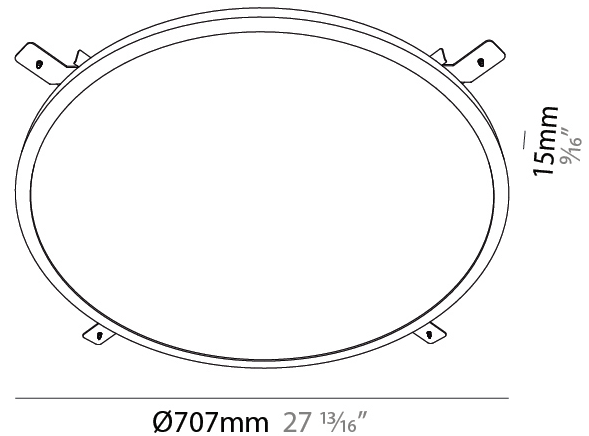

ORBITAL RECESSED

A56182- -

base number   Color   Finish
Temperature   Options

PROJECT
TYPE
SPECIFIER
QUANTITY
DATE

1. To build a product code in our configurator select the specify button on the base model # product page
2. To build a manual product code on this datasheet choose from the options listed below in blue font and add the suffix to the base model #

GENERAL

Series: Orbital
Brand: Ivela
Division: Architectural
Mounting Type: Recessed
Mounting Location: Ceiling
Subcategory: Ambient

PHYSICAL

Shape: Round
Diameter (mm): 707
Diameter (in): 287 ¹³/₁₆
Height (mm): 15
Height (in): 9/16
Light Distribution: Direct
Diffuser: PMMA - Opal
Fixture Finish: WHI / BLK / GLD
Fixture Material: Aluminum

ELECTRICAL

Lamp Type: LED
Input Wattage (W): 44
Dimming: Tri-Mode (Non-Dimming and Phase Dimming (120Vac only) and 0-10V Dimming)
Driver Included: No
Driver Location: Remote
Driver Type: Constant Voltage - Universal
Driver Class: Class 2
Input Voltage (V): 120 - 277
Output Voltage (V): 24

LED

Color Temperature (°K): 2700 / 3000 / 4000
Max. Delivered Lumen (lm): 3168 / 3300 / 3498
Nominal Lumen (lm): 5280 / 5500 / 5830
CRI: >93 CRI
Lamp Life (hrs): 50000

OPTICAL

RATINGS AND CERTIFICATIONS

Certified By: CSA Certified to UL and CSA Standards
IP rating: IP20