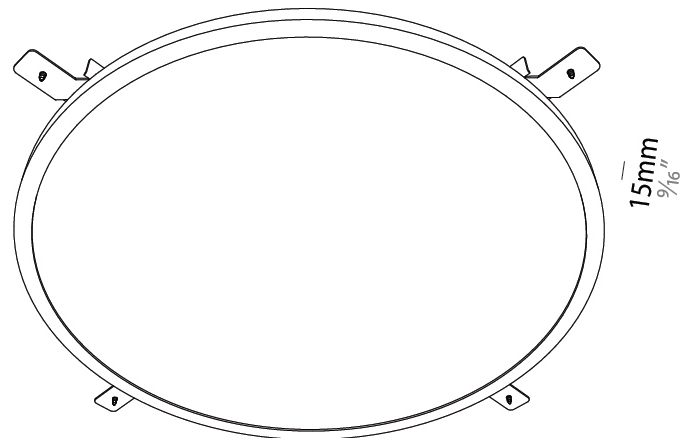

PROJECT	_____
TYPE	_____
SPECIFIER	_____
QUANTITY	_____
DATE	_____

ORBITAL RECESSED

A56184- _____ - _____
base number   Color   Finish
                         Temperature   Options

1. To build a product code in our configurator select the specify button on the base model # product page
2. To build a manual product code on this datasheet choose from the options listed below in blue font and add the suffix to the base model #

GENERAL

Series: Orbital
Brand: Ivela
Division: Architectural
Mounting Type: Recessed
Mounting Location: Ceiling
Subcategory: Pendant

PHYSICAL

Shape: Round
Diameter (mm): 1216
Diameter (in): 47 ⁷/₈
Height (mm): 19
Height (in): 3/4
Light Distribution: Direct
Diffuser: PMMA - Opal
Fixture Finish: WHI / BLK / GLD
Fixture Material: Aluminum

ELECTRICAL

Lamp Type: LED
Input Wattage (W): 76
Dimming: Tri-Mode (Non-Dimming and Phase Dimming (120Vac only) and 0-10V Dimming)
Driver Included: No
Driver Location: Remote
Driver Type: Constant Voltage - Universal
Driver Class: Class 2
Input Voltage (V): 120 - 277
Output Voltage (V): 24

LED

Color Temperature (°K): 2700 / 3000 / 4000
Max. Delivered Lumen (lm): 5472 / 5700 / 6042
Nominal Lumen (lm): 9120 / 9500 / 10070
CRI: >93 CRI
Lamp Life (hrs): 50000

OPTICAL

RATINGS AND CERTIFICATIONS

Certified By: CSA Certified to UL and CSA Standards
IP rating: IP20

Ø1216mm 47 ⁷/₈"