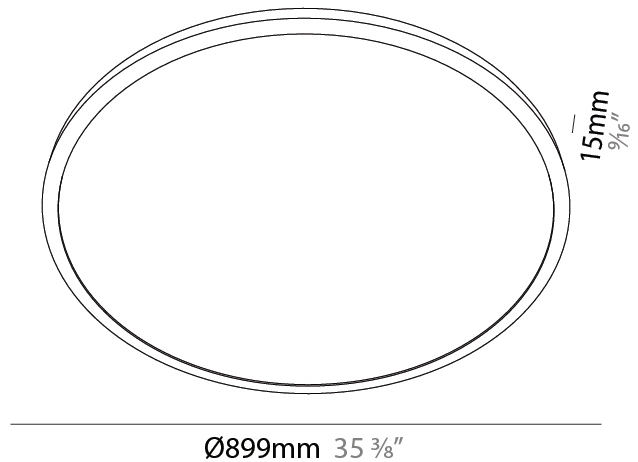

PROJECT	_____
TYPE	_____
SPECIFIER	_____
QUANTITY	_____
DATE	_____

ORBITAL SURFACE

A52033- _____ - _____
base number   Color   Finish
                         Temperature   Options

1. To build a product code in our configurator select the specify button on the base model # product page
2. To build a manual product code on this datasheet choose from the options listed below in blue font and add the suffix to the base model #

GENERAL

Series: Orbital
Brand: Ivela
Division: Architectural
Mounting Type: Surface
Mounting Location: Wall / Ceiling
Subcategory: Ambient

PHYSICAL

Shape: Round
Diameter (mm): 899
Diameter (in): 35 ³/₈
Height (mm): 19
Height (in): 3/4
Light Distribution: Direct
Diffuser: PMMA - Opal
Fixture Finish: WHI / BLK / GLD
Fixture Material: Aluminum

ELECTRICAL

Lamp Type: LED
Input Wattage (W): 56
Dimming: Tri-Mode (Non-Dimming and Phase Dimming (120Vac only) and 0-10V Dimming)
Driver Included: No
Driver Location: Remote
Driver Type: Constant Voltage - Universal
Driver Class: Class 2
Input Voltage (V): 120 - 277
Output Voltage (V): 24

LED

Color Temperature (°K): 2700 / 3000 / 4000
Max. Delivered Lumen (lm): 4032 / 4200 / 4452
Nominal Lumen (lm): 6720 / 7000 / 7420
CRI: >93 CRI
Lamp Life (hrs): 50000

OPTICAL

RATINGS AND CERTIFICATIONS

Certified By: CSA Certified to UL and CSA Standards
IP rating: IP20