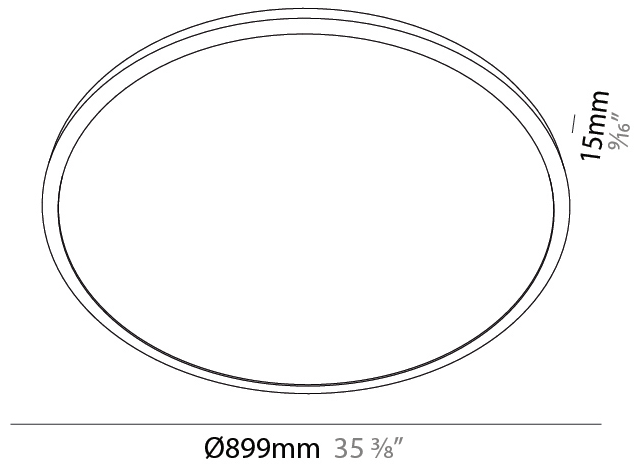

PROJECT	_____
TYPE	_____
SPECIFIER	_____
QUANTITY	_____
DATE	_____

ORBITAL SURFACE

A52033- _____ - _____
base number   Color   Finish
                         Temperature   Options

1. To build a product code in our configurator select the specify button on the base model # product page
2. To build a manual product code on this datasheet choose from the options listed below in blue font and add the suffix to the base model #

GENERAL

Series: Orbital
Brand: Ivela
Division: Architectural
Mounting Type: Surface
Mounting Location: Wall / Ceiling
Subcategory: Panels

PHYSICAL

Shape: Round
Diameter (mm): 899
Diameter (in): 35 ³/₈
Height (mm): 19
Height (in): 3/4
Light Distribution: Direct
Diffuser: PMMA - Opal
Fixture Finish: WHI / BLK / GLD
Fixture Material: Aluminum

ELECTRICAL

Lamp Type: LED
Input Wattage (W): 56
Dimming: Tri-Mode (Non-Dimming and Phase Dimming (120Vac only) and 0-10V Dimming)
Driver Included: No
Driver Location: Remote
Driver Type: Constant Voltage - Universal
Driver Class: Class 2
Housing: ENCP 5 (ERP) ENCP 8 (SC Power)
Input Voltage (V): 120 - 277
Output Voltage (V): 24

LED

Color Temperature (°K): 2700 / 3000 / 4000
Max. Delivered Lumen (lm): 4032 / 4200 / 4452
Nominal Lumen (lm): 6720 / 7000 / 7420
CRI: >93 CRI
Lamp Life (hrs): 50000

OPTICAL

RATINGS AND CERTIFICATIONS

Certified By: CSA Certified to UL and CSA Standards
IP rating: IP20