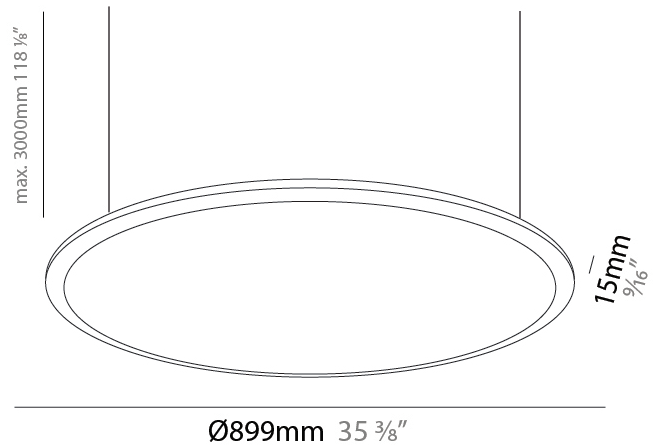

ORBITAL SUSPENSION

A51062-

base number   Color   Finish
Temperature   Options

PROJECT _____
TYPE _____
SPECIFIER _____
QUANTITY _____
DATE _____

1. To build a product code in our configurator select the specify button on the base model # product page
2. To build a manual product code on this datasheet choose from the options listed below in blue font and add the suffix to the base model #

GENERAL

Series: Orbital
Brand: Ivela
Division: Architectural
Mounting Type: Suspension
Mounting Location: Ceiling
Subcategory: Panels

PHYSICAL

Shape: Round
Diameter (mm): 899
Diameter (in): 35 ³/₈
Height (mm): 19
Height (in): 3/4
Max. Overall Height (mm): 2500
Max. Overall Height (in): 98 ⁷/₁₆
Light Distribution: Direct
Diffuser: Opal Polycarbonate
Fixture Finish: WHI / BLK / GLD
Fixture Material: Aluminum

ELECTRICAL

Lamp Type: LED
Input Wattage (W): 56
Dimming: Tri-Mode (Non-Dimming and Phase Dimming (120Vac only) and 0-10V Dimming)
Driver Included: No
Driver Location: Remote
Driver Type: Constant Voltage - Universal
Driver Class: Class 2
Housing: ENCP 5 (ERP) ENCP 8 (SC Power)
Input Voltage (V): 120 - 277
Output Voltage (V): 24

LED

Color Temperature (°K): 2700 / 3000 / 4000
Max. Delivered Lumen (lm): 4032 / 4200 / 4452
Nominal Lumen (lm): 6720 / 7000 / 7420
CRI: >93 CRI
Lamp Life (hrs): 50000

OPTICAL

RATINGS AND CERTIFICATIONS

Certified By: Certified for North American Standards
IP rating: IP20