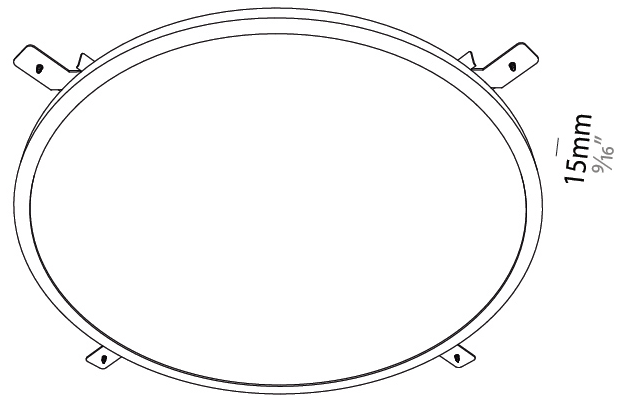

PROJECT	
TYPE	
SPECIFIER	
QUANTITY	
DATE	

ORBITAL RECESSED

A56183-

base number   Color   Finish
Temperature   Options

1. To build a product code in our configurator select the specify button on the base model # product page
2. To build a manual product code on this datasheet choose from the options listed below in blue font and add the suffix to the base model #

GENERAL

Series: Orbital
Brand: Ivela
Division: Architectural
Mounting Type: Recessed
Mounting Location: Ceiling
Subcategory: Panels

PHYSICAL

Shape: Round
Diameter (mm): 899
Diameter (in): 35 ³/₈
Height (mm): 19
Height (in): 3/4
Light Distribution: Direct
Diffuser: PMMA - Opal
Fixture Finish: WHI / BLK / GLD
Fixture Material: Aluminum

ELECTRICAL

Lamp Type: LED
Input Wattage (W): 56
Dimming: Tri-Mode (Non-Dimming and Phase Dimming (120Vac only) and 0-10V Dimming)
Driver Included: No
Driver Location: Remote
Driver Type: Constant Voltage - Universal
Driver Class: Class 2
Housing: ENCP 5 (ERP) ENCP 8 (SC Power)
Input Voltage (V): 120 - 277
Output Voltage (V): 24

LED

Color Temperature (°K): 2700 / 3000 / 4000
Max. Delivered Lumen (lm): 4032 / 4200 / 4452
Nominal Lumen (lm): 6720 / 7000 / 7420
CRI: >93 CRI
Lamp Life (hrs): 50000

OPTICAL

RATINGS AND CERTIFICATIONS

Certified By: CSA Certified to UL and CSA Standards
IP rating: IP20

Ø899mm 35 ³/₈"