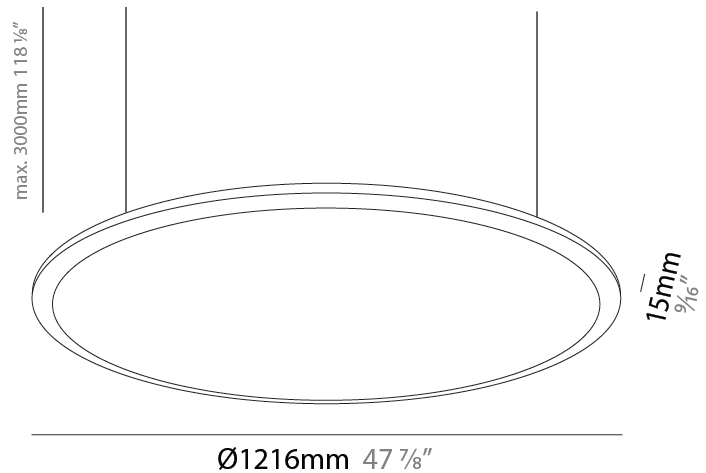

ORBITAL SUSPENSION

A51063-

base number   Color   Finish
Temperature   Options

1. To build a product code in our configurator select the specify button on the base model # product page
2. To build a manual product code on this datasheet choose from the options listed below in blue font and add the suffix to the base model #

GENERAL

Series: Orbital
Brand: Ivela
Division: Architectural
Mounting Type: Suspension
Mounting Location: Ceiling
Subcategory: Panels

PHYSICAL

Shape: Round
Diameter (mm): 1216
Diameter (in): 47 ⁷/₈
Height (mm): 19
Height (in): 3/4
Max. Overall Height (mm): 2500
Max. Overall Height (in): 98 ⁷/₁₆
Light Distribution: Direct
Diffuser: Opal Polycarbonate
Fixture Finish: WHI / BLK / GLD
Fixture Material: Aluminum

ELECTRICAL

Lamp Type: LED
Input Wattage (W): 78
Dimming: Tri-Mode (Non-Dimming and Phase Dimming (120Vac only) and 0-10V Dimming)
Driver Included: No
Driver Location: Remote
Driver Type: Constant Voltage - Universal
Driver Class: Class 2
Housing: ENCP 5 (ERP) ENCP 8 (SC Power)
Input Voltage (V): 120 - 277
Output Voltage (V): 24

LED

Color Temperature (°K): 2700 / 3000 / 4000
Max. Delivered Lumen (lm): 5472 / 5700 / 6042
Nominal Lumen (lm): 9120 / 9500 / 10070
CRI: >93 CRI
Lamp Life (hrs): 50000

OPTICAL

RATINGS AND CERTIFICATIONS

Certified By: Certified for North American Standards
IP rating: IP20

PROJECT _____
TYPE _____
SPECIFIER _____
QUANTITY _____
DATE _____