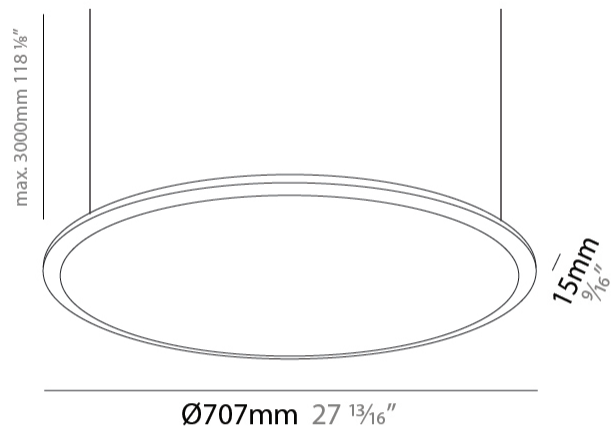

PROJECT	_____
TYPE	_____
SPECIFIER	_____
QUANTITY	_____
DATE	_____

ORBITAL SUSPENSION

A51061- -

base number   Color   Finish
Temperature   Options

1. To build a product code in our configurator select the specify button on the base model # product page
2. To build a manual product code on this datasheet choose from the options listed below in blue font and add the suffix to the base model #

GENERAL

Series: Orbital
Brand: Ivela
Division: Architectural
Mounting Type: Suspension
Mounting Location: Ceiling
Subcategory: Panels

PHYSICAL

Shape: Round
Diameter (mm): 707
Diameter (in): 27 ¹³/₁₆"
Height (mm): 15
Height (in): 9/16
Max. Overall Height (mm): 2500
Max. Overall Height (in): 98 ⁷/₁₆"
Light Distribution: Direct
Diffuser: Opal Polycarbonate
Fixture Finish: WHI / BLK / GLD
Fixture Material: Aluminum

ELECTRICAL

Lamp Type: LED
Input Wattage (W): 44
Dimming: Tri-Mode (Non-Dimming and Phase Dimming (120Vac only) and 0-10V Dimming)
Driver Included: No
Driver Location: Remote
Driver Type: Constant Voltage - Universal
Driver Class: Class 2
Housing: ENCP 5 (ERP) ENCP 13 (SC Power)
Input Voltage (V): 120 - 277
Output Voltage (V): 24

LED

Color Temperature (°K): 2700 / 3000 / 4000
Max. Delivered Lumen (lm): 3168 / 3300 / 3498
Nominal Lumen (lm): 5280 / 5500 / 5830
CRI: >93 CRI
Lamp Life (hrs): 50000

OPTICAL

RATINGS AND CERTIFICATIONS

Certified By: Certified for North American Standards
IP rating: IP20