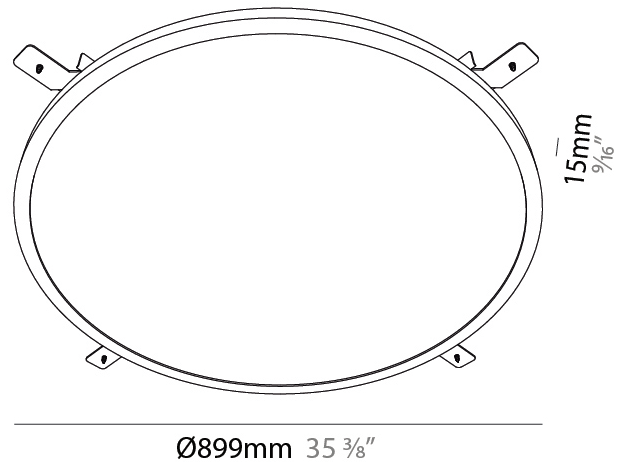

PROJECT	_____
TYPE	_____
SPECIFIER	_____
QUANTITY	_____
DATE	_____

ORBITAL RECESSED

A56183- -

base number   Color   Finish
Temperature   Options

1. To build a product code in our configurator select the specify button on the base model # product page
2. To build a manual product code on this datasheet choose from the options listed below in blue font and add the suffix to the base model #

GENERAL

Series: Orbital
Brand: Ivela
Division: Architectural
Mounting Type: Recessed
Mounting Location: Ceiling
Subcategory: Panels

PHYSICAL

Shape: Round
Diameter (mm): 899
Diameter (in): 35 ³/₈
Height (mm): 19
Height (in): 3/4
Light Distribution: Direct
Diffuser: PMMA - Opal
Fixture Finish: WHI / BLK / GLD
Fixture Material: Aluminum

ELECTRICAL

Lamp Type: LED
Input Wattage (W): 56
Dimming: Tri-Mode (Non-Dimming and Phase Dimming (120Vac only) and 0-10V Dimming)
Driver Included: No
Driver Location: Remote
Driver Type: Constant Voltage - Universal
Driver Class: Class 2
Input Voltage (V): 120 - 277
Output Voltage (V): 24

LED

Color Temperature (°K): 2700 / 3000 / 4000
Max. Delivered Lumen (lm): 4032 / 4200 / 4452
Nominal Lumen (lm): 6720 / 7000 / 7420
CRI: >93 CRI
Lamp Life (hrs): 50000

OPTICAL

RATINGS AND CERTIFICATIONS

Certified By: CSA Certified to UL and CSA Standards
IP rating: IP20