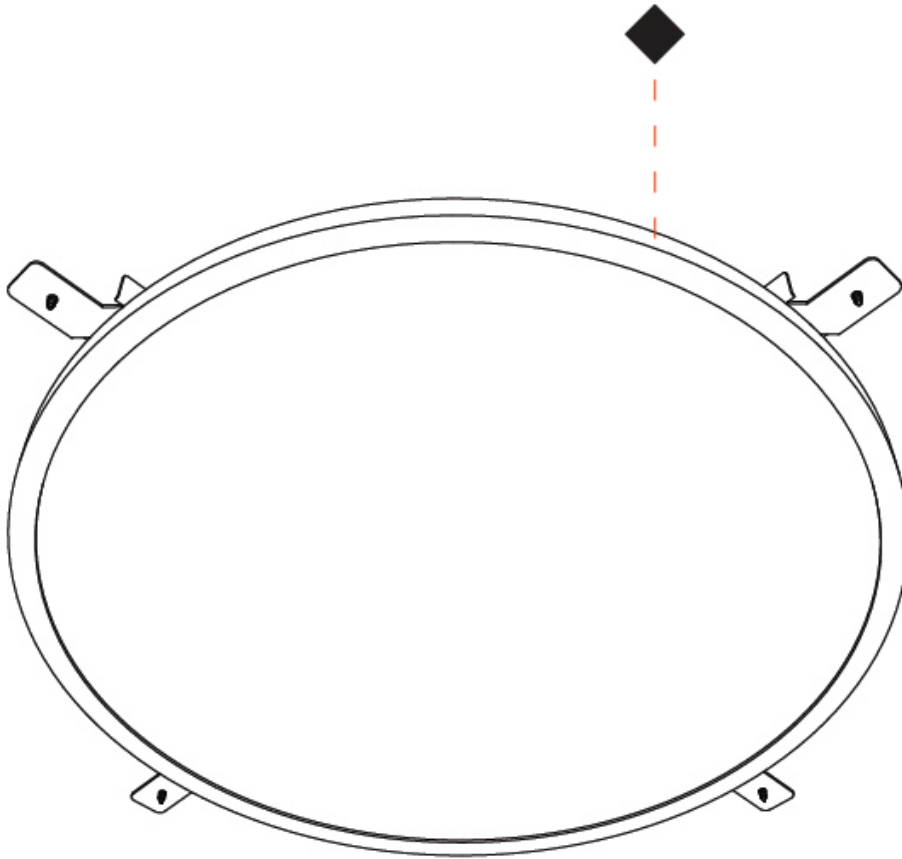

ORBITAL RECESSED

A56183-

PROJECT _____

TYPE _____

SPECIFIER _____

QUANTITY _____

DATE _____