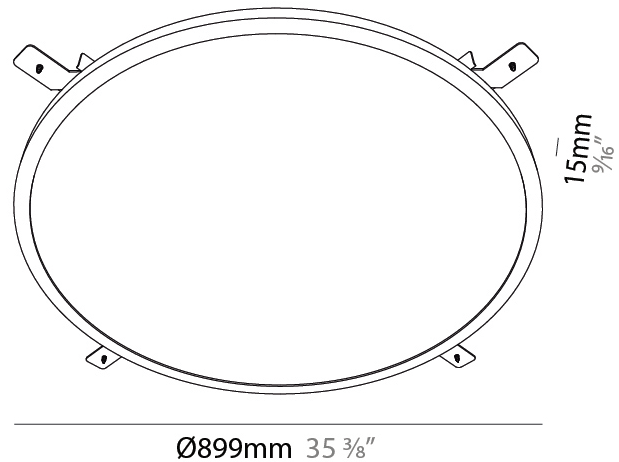

PROJECT	_____
TYPE	_____
SPECIFIER	_____
QUANTITY	_____
DATE	_____

ORBITAL RECESSED

A56183- _____ - _____

base number   Color   Finish
Temperature   Options

1. To build a product code in our configurator select the specify button on the base model # product page
2. To build a manual product code on this datasheet choose from the options listed below in blue font and add the suffix to the base model #

GENERAL

Series: Orbital
Brand: Ivela
Division: Architectural
Mounting Type: Recessed
Mounting Location: Ceiling
Subcategory: Panels

PHYSICAL

Shape: Round
Diameter (mm): 899
Diameter (in): 35 3/8
Height (mm): 19
Height (in): 3/4
Light Distribution: Direct
Diffuser: PMMA - Opal
Fixture Finish: WHI / BLK / GLD
Fixture Material: Aluminum

ELECTRICAL

Lamp Type: LED
Input Wattage (W): 56
Dimming: Tri-Mode (Non-Dimming and Phase Dimming (120Vac only) and 0-10V Dimming)
Driver Included: No
Driver Location: Remote
Driver Type: Constant Voltage - Universal
Driver Class: Class 2
Input Voltage (V): 120 - 277
Output Voltage (V): 24

LED

Color Temperature (°K): 2700 / 3000 / 4000
Max. Delivered Lumen (lm): 4032 / 4200 / 4452
Nominal Lumen (lm): 6720 / 7000 / 7420
CRI: >93 CRI
Lamp Life (hrs): 50000

OPTICAL

RATINGS AND CERTIFICATIONS

Certified By: CSA Certified to UL and CSA Standards
IP rating: IP20